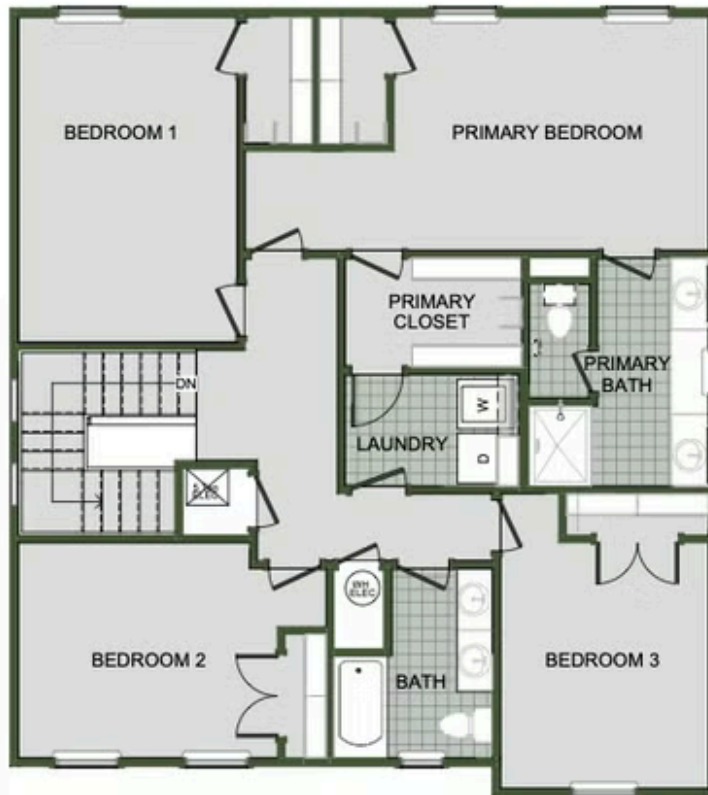

RIVERTON PARK

2000 Two Story

Floor Plan

STARTING AT **\$362,000**  3 - 4  2.5 - 3  2  2,000 FT²

Introducing our 2000 Two Story this 3 - 4 bedroom, 2.5 to 3.5 bathroom with 1979 square foot home is the epitome of versatility for your family's needs! This floor plan offers an open-concept layout on the ground floor, with options for an upstairs loft, a fourth bedroom, or even a bedroom en-suite. Discover a home that adapts to your lifestyle with the 2000 Two Story – w...

FIRST FLOOR

LOFT OPTION

4 BEDROOM EN-SUITE OPTION

4 BEDROOM OPTION