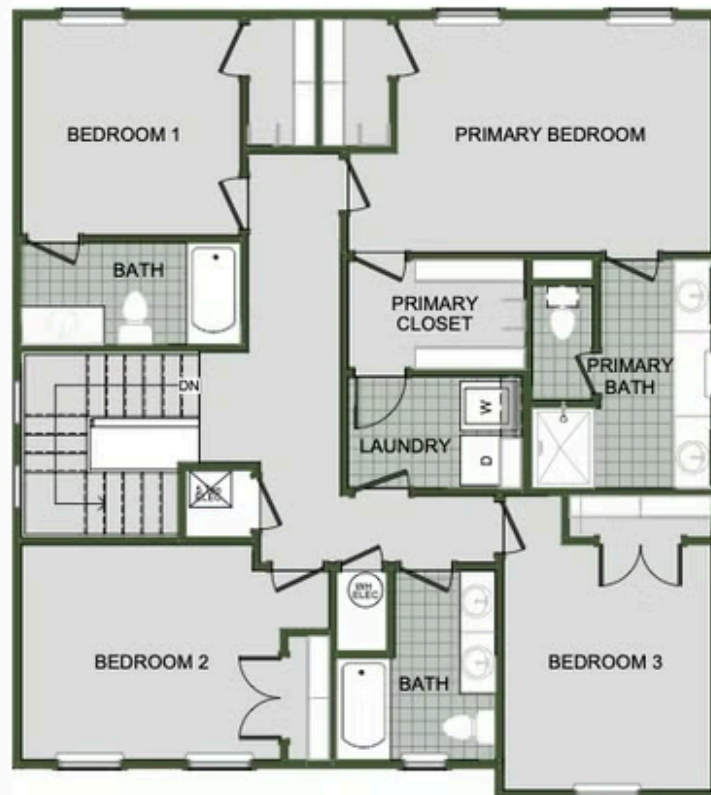

RIVERTON PARK

2000 Two Story

Floor Plan

STARTING AT **\$362,000**  3 - 4  2.5 - 3  2  2,000 FT²

Introducing our 2000 Two Story this 3 - 4 bedroom, 2.5 to 3.5 bathroom with 1979 square foot home is the epitome of versatility for your family's needs! This floor plan offers an open-concept layout on the ground floor, with options for an upstairs loft, a fourth bedroom, or even a bedroom en-suite. Discover a home that adapts to your lifestyle with the 2000 Two Story – w...

FIRST FLOOR

LOFT OPTION

4 BEDROOM EN-SUITE OPTION

4 BEDROOM OPTION