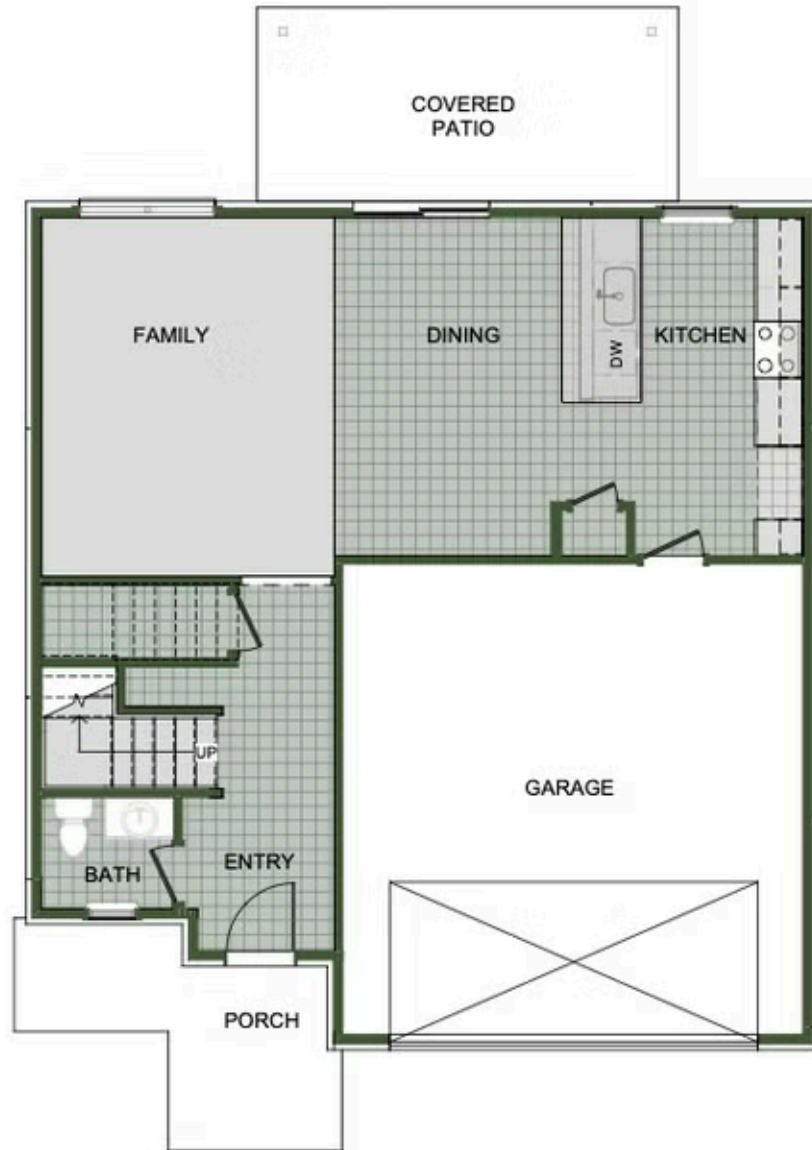

RIVERTON PARK

2000 Two Story

Floor Plan

STARTING AT **\$362,000**  3 - 4  2.5 - 3  2  2,000 FT²

Introducing our 2000 Two Story this 3 - 4 bedroom, 2.5 to 3.5 bathroom with 1979 square foot home is the epitome of versatility for your family's needs! This floor plan offers an open-concept layout on the ground floor, with options for an upstairs loft, a fourth bedroom, or even a bedroom en-suite. Discover a home that adapts to your lifestyle with the 2000 Two Story – w...

FIRST FLOOR

LOFT OPTION

4 BEDROOM EN-SUITE OPTION

4 BEDROOM OPTION