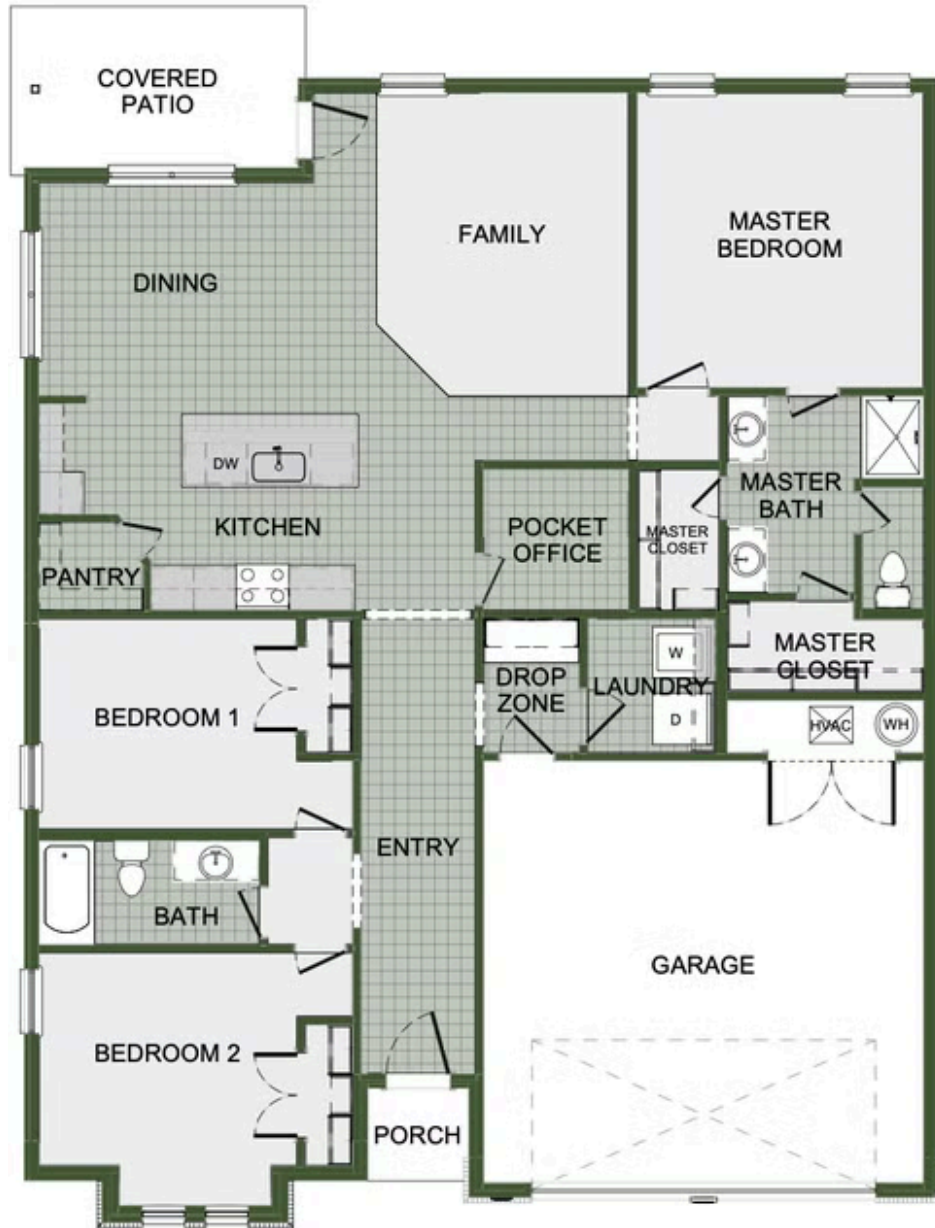

STARTING AT **\$311,000** 🛏️ 3 🚿 2 🚗 2 📏 1,726 FT²

This 3 bed, 2 bath 1714 square foot floor plan is customizable to your needs. Take your pick from a flexible living space, coffee bar, or pocket office in this 1,700-square-foot home. The ability to choose from structural options to best suit your lifestyle makes this house a home! With an open-concept living space and covered patio, this house is perfect for entertaining...

AMENITIES

SIDEWALKS

KIMMIE

LISA

VICTORIA

MARIA

POCKET OFFICE OPTION

FLEX SPACE OPTION

COFFEE BAR OPTION