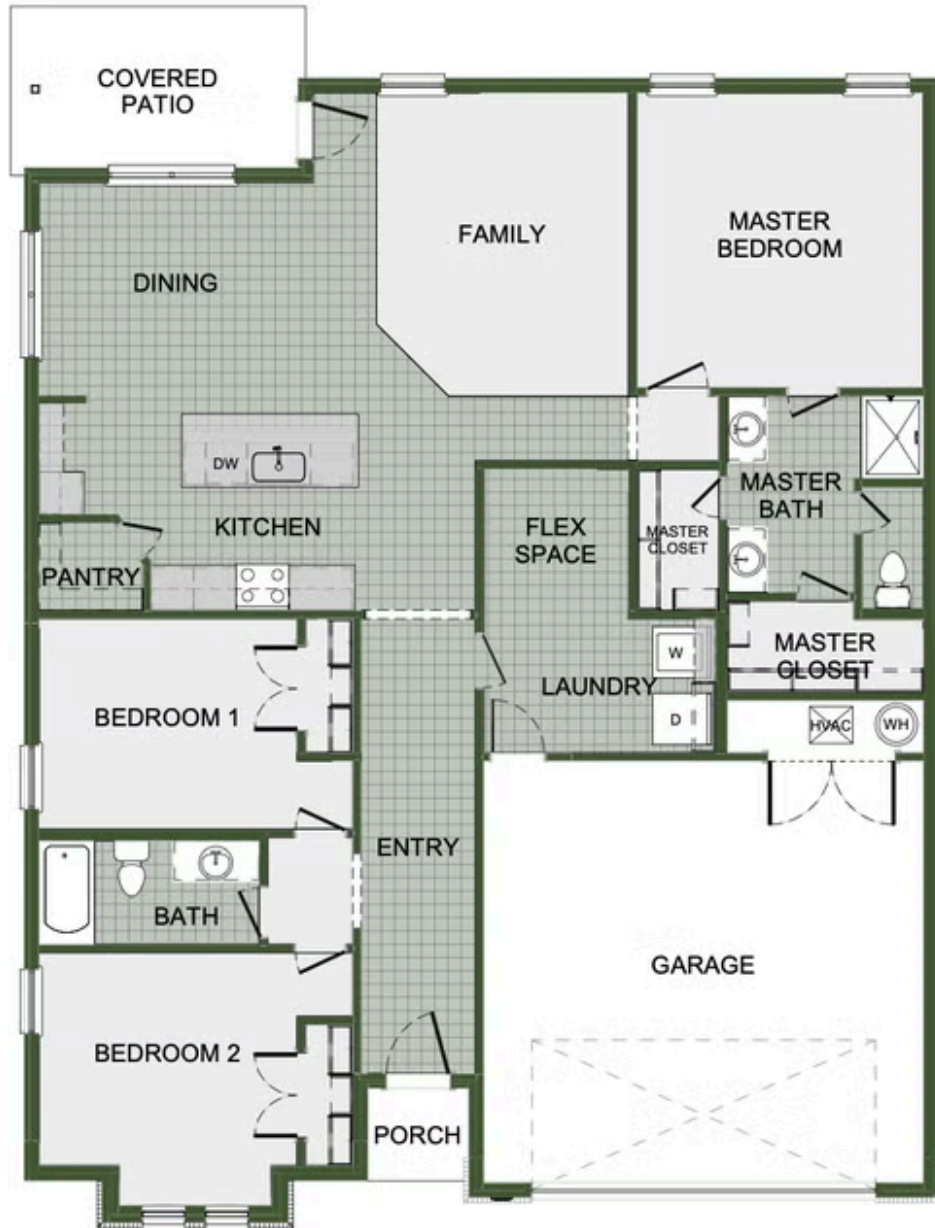

STARTING AT **\$311,000** 🛏️ 3 🚿 2 🚗 2 📏 1,726 FT²

This 3 bed, 2 bath 1714 square foot floor plan is customizable to your needs. Take your pick from a flexible living space, coffee bar, or pocket office in this 1,700-square-foot home. The ability to choose from structural options to best suit your lifestyle makes this house a home! With an open-concept living space and covered patio, this house is perfect for entertaining...

AMENITIES

SIDEWALKS

KIMMIE

LISA

VICTORIA

MARIA

POCKET OFFICE OPTION

FLEX SPACE OPTION

COFFEE BAR OPTION