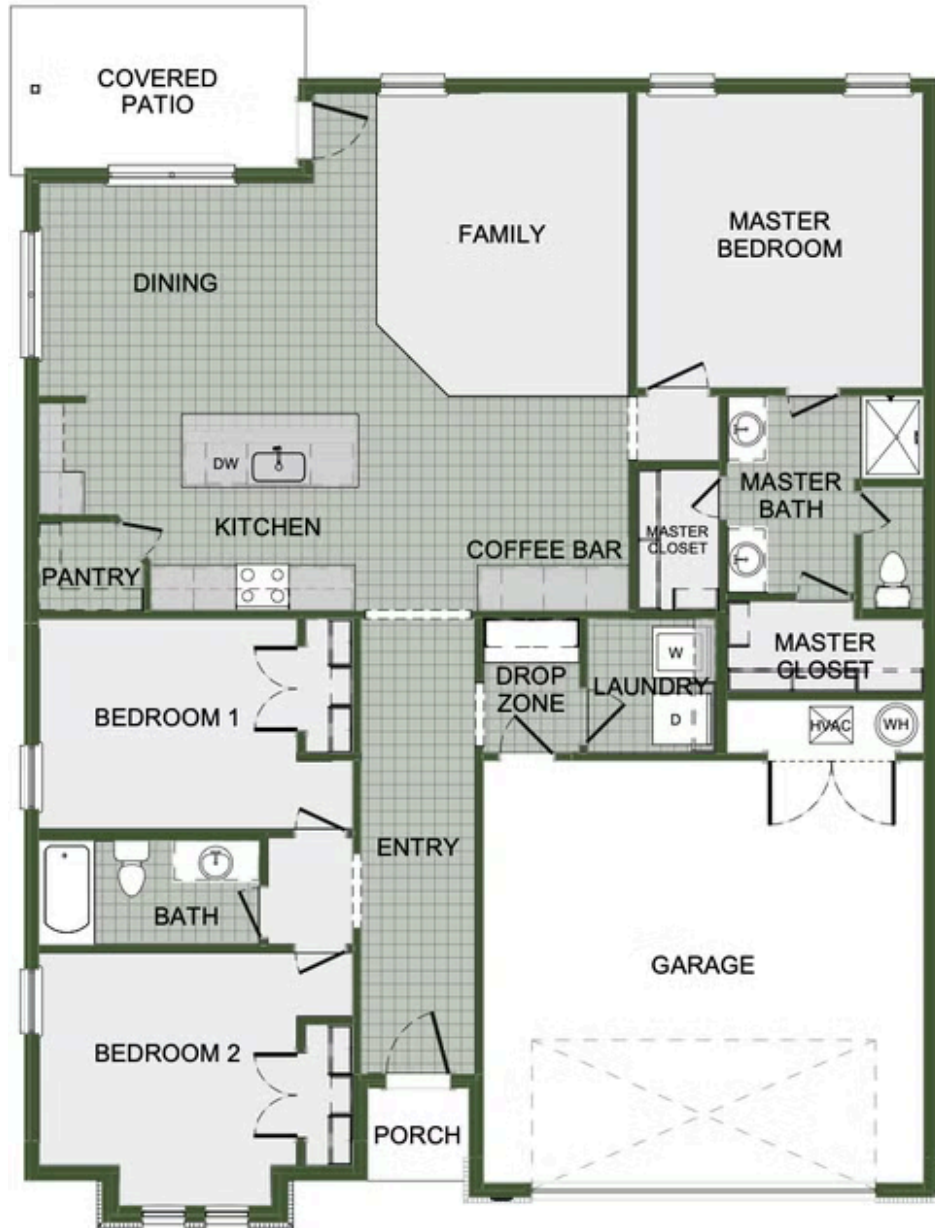

STARTING AT **\$311,000** 🛏️ 3 🚿 2 🚗 2 📏 1,726 FT²

This 3 bed, 2 bath 1714 square foot floor plan is customizable to your needs. Take your pick from a flexible living space, coffee bar, or pocket office in this 1,700-square-foot home. The ability to choose from structural options to best suit your lifestyle makes this house a home! With an open-concept living space and covered patio, this house is perfect for entertaining...

AMENITIES

SIDEWALKS

KIMMIE

LISA

VICTORIA

MARIA

POCKET OFFICE OPTION

FLEX SPACE OPTION

COFFEE BAR OPTION