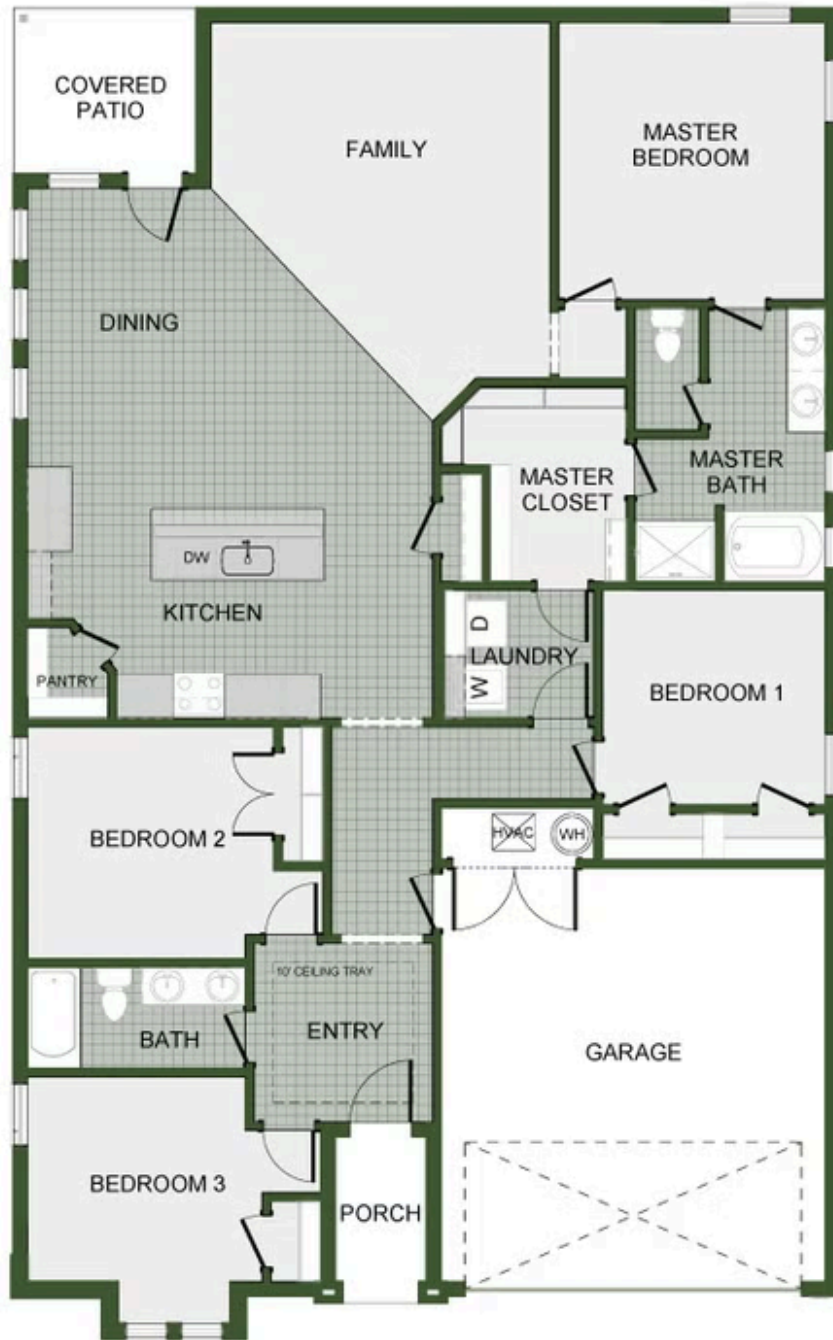

STARTING AT **\$347,000** 🛏️ 4 🚿 2 🚿 2 📏 1,950 FT²

This 1950 square foot 4 bedroom, 2 bathroom home features a spacious and open floor plan. The main living area includes a large living room that flows seamlessly into a modern kitchen and dining area, creating the perfect space for entertaining guests. The home includes four bedrooms and two full bathrooms. With its thoughtful design and practical amenities, this home is ...

AMENITIES

SIDEWALKS

MINDEE

BRITTANY

1950-4