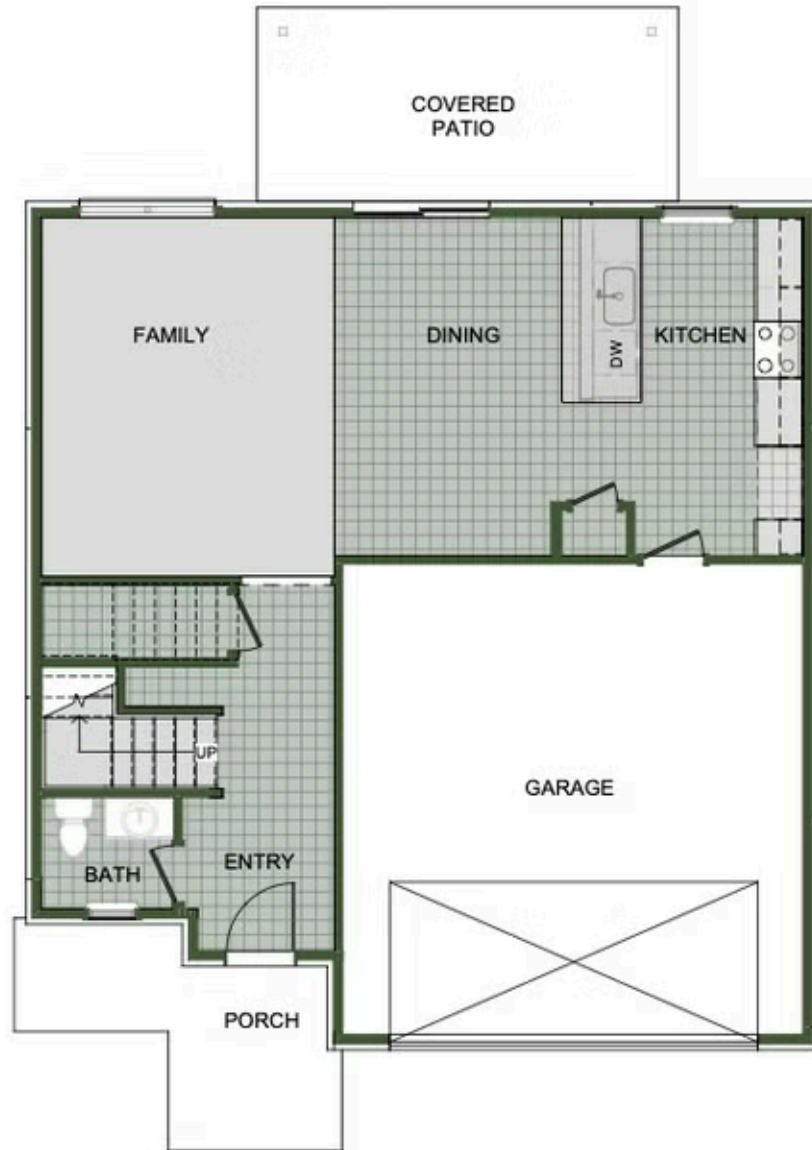

# 2000 Two Story

Floor Plan

STARTING AT **\$355,000**  3 - 4  2.5 - 3  2  2,000 FT<sup>2</sup>

Introducing our 2000 Two Story this 3 - 4 bedroom, 2.5 to 3.5 bathroom with 1979 square foot home is the epitome of versatility for your family's needs! This floor plan offers an open-concept layout on the ground floor, with options for an upstairs loft, a fourth bedroom, or even a bedroom en-suite. Discover a home that adapts to your lifestyle with the 2000 Two Story – w...

## AMENITIES

SIDEWALKS

FIRST FLOOR

LOFT OPTION

4 BEDROOM EN-SUITE OPTION

4 BEDROOM OPTION