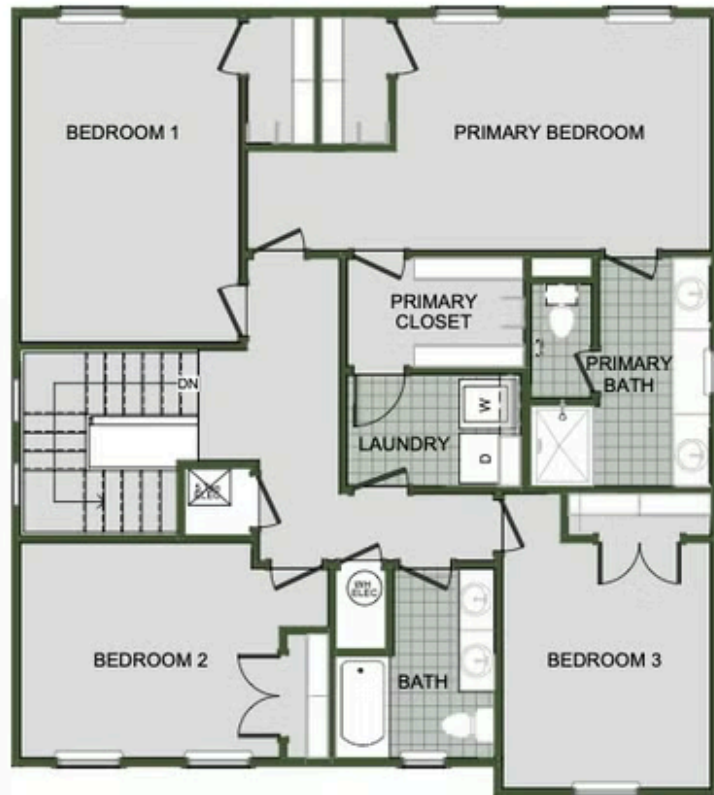

STARTING AT \$355,000  3 - 4  2.5 - 3  2  2,000 FT<sup>2</sup>

Introducing our 2000 Two Story this 3 - 4 bedroom, 2.5 to 3.5 bathroom with 1979 square foot home is the epitome of versatility for your family's needs! This floor plan offers an open-concept layout on the ground floor, with options for an upstairs loft, a fourth bedroom, or even a bedroom en-suite. Discover a home that adapts to your lifestyle with the 2000 Two Story – w...

#### AMENITIES

SIDEWALKS

NEW LADY 1

NEW LADY 2

FINLEY CROSSING  
**2000 Two Story**  
Floor Plan

NEW LADY 3

FIRST FLOOR

LOFT OPTION

#### 4 BEDROOM EN-SUITE OPTION

4 BEDROOM OPTION