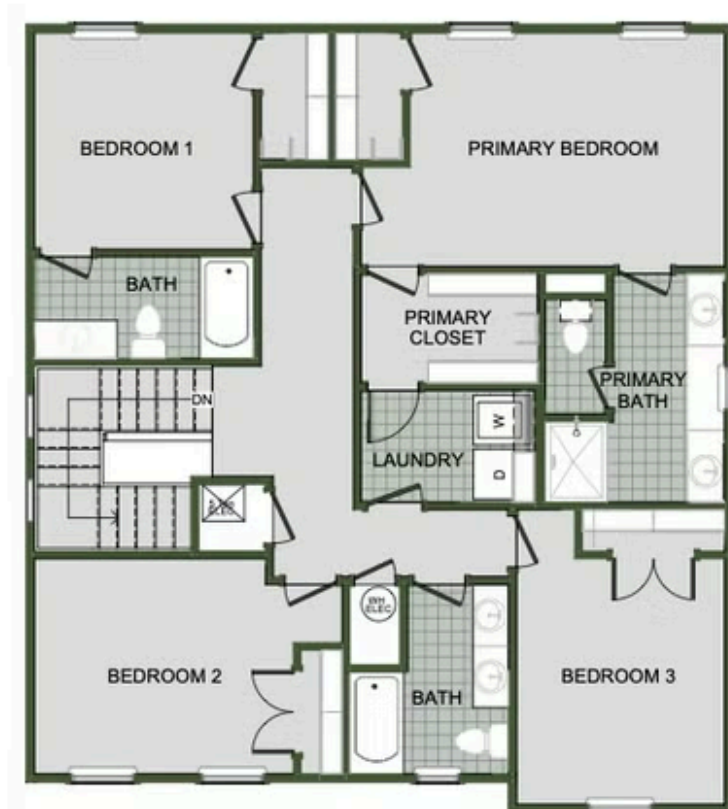

STARTING AT \$355,000  3 - 4  2.5 - 3  2  2,000 FT<sup>2</sup>

Introducing our 2000 Two Story this 3 - 4 bedroom, 2.5 to 3.5 bathroom with 1979 square foot home is the epitome of versatility for your family's needs! This floor plan offers an open-concept layout on the ground floor, with options for an upstairs loft, a fourth bedroom, or even a bedroom en-suite. Discover a home that adapts to your lifestyle with the 2000 Two Story – w...

#### AMENITIES

SIDEWALKS

NEW LADY 1

NEW LADY 2

FINLEY CROSSING  
**2000 Two Story**  
Floor Plan

NEW LADY 3

FIRST FLOOR

LOFT OPTION

#### 4 BEDROOM EN-SUITE OPTION

4 BEDROOM OPTION