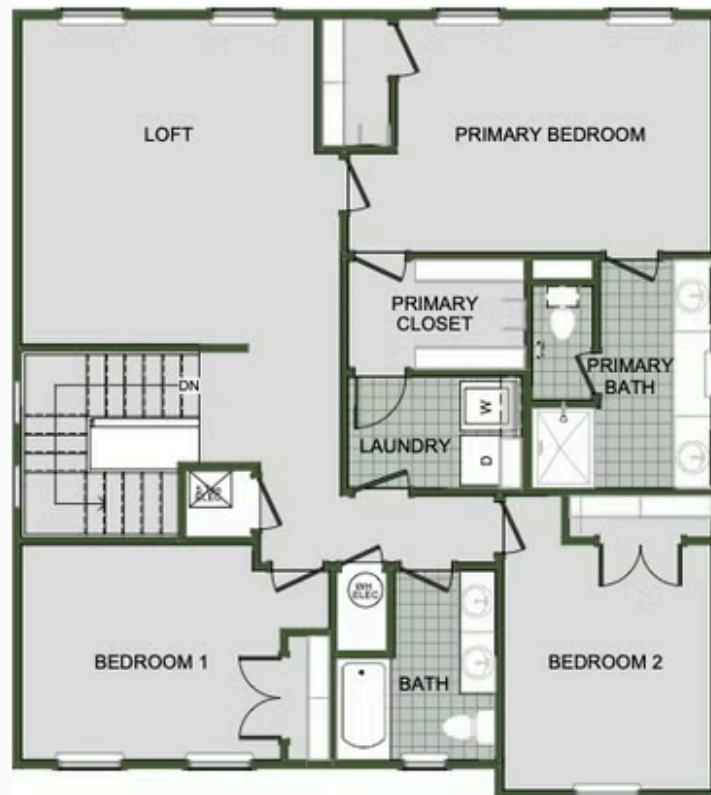

# 2000 Two Story

Floor Plan

STARTING AT **\$355,000**  3 - 4  2.5 - 3  2  2,000 FT<sup>2</sup>

Introducing our 2000 Two Story this 3 - 4 bedroom, 2.5 to 3.5 bathroom with 1979 square foot home is the epitome of versatility for your family's needs! This floor plan offers an open-concept layout on the ground floor, with options for an upstairs loft, a fourth bedroom, or even a bedroom en-suite. Discover a home that adapts to your lifestyle with the 2000 Two Story – w...

## AMENITIES

SIDEWALKS

FIRST FLOOR

LOFT OPTION

4 BEDROOM EN-SUITE OPTION

4 BEDROOM OPTION