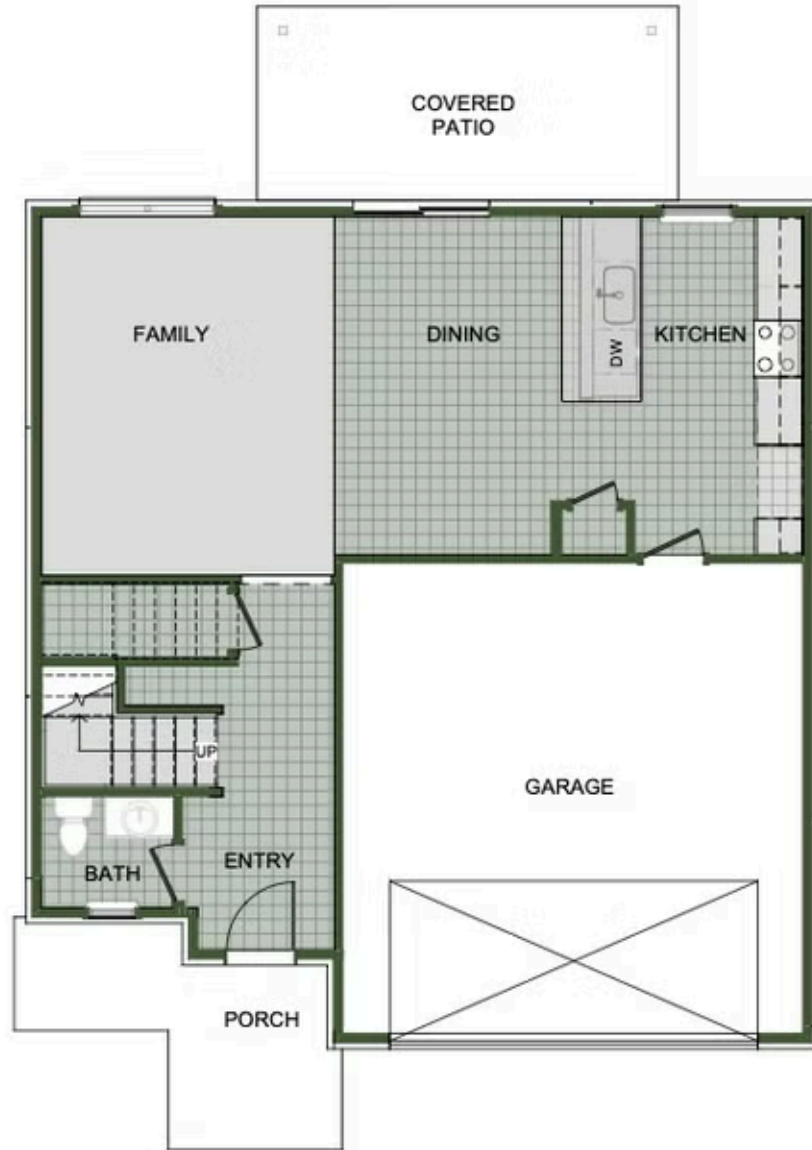

STARTING AT \$355,000  3 - 4  2.5 - 3  2  2,000 FT<sup>2</sup>

Introducing our 2000 Two Story this 3 - 4 bedroom, 2.5 to 3.5 bathroom with 1979 square foot home is the epitome of versatility for your family's needs! This floor plan offers an open-concept layout on the ground floor, with options for an upstairs loft, a fourth bedroom, or even a bedroom en-suite. Discover a home that adapts to your lifestyle with the 2000 Two Story – w...

#### AMENITIES

SIDEWALKS

NEW LADY 1

NEW LADY 2

FINLEY CROSSING  
**2000 Two Story**  
Floor Plan

NEW LADY 3

FIRST FLOOR

LOFT OPTION

#### 4 BEDROOM EN-SUITE OPTION

4 BEDROOM OPTION