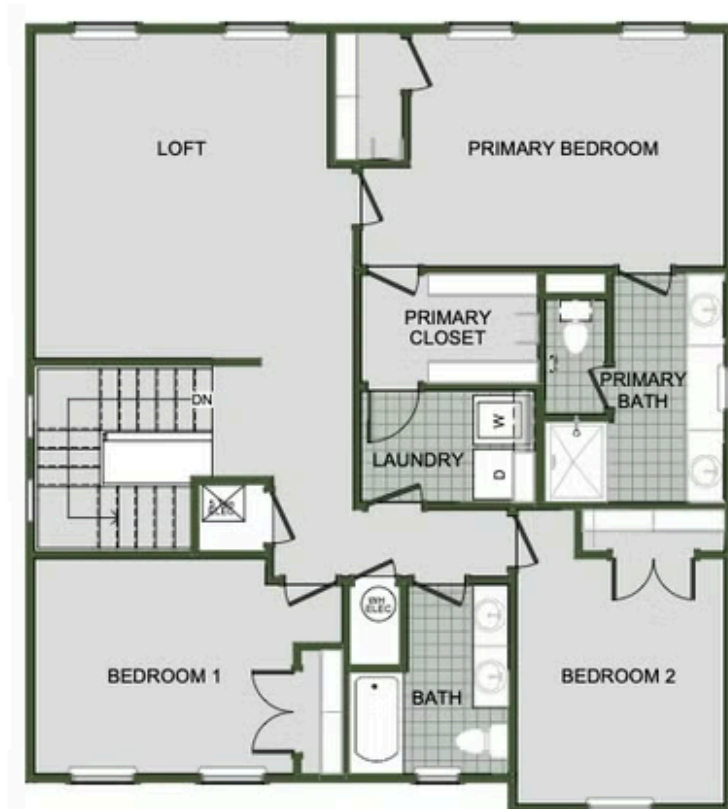

STARTING AT \$355,000  3 - 4  2.5 - 3  2  2,000 FT<sup>2</sup>

Introducing our 2000 Two Story this 3 - 4 bedroom, 2.5 to 3.5 bathroom with 1979 square foot home is the epitome of versatility for your family's needs! This floor plan offers an open-concept layout on the ground floor, with options for an upstairs loft, a fourth bedroom, or even a bedroom en-suite. Discover a home that adapts to your lifestyle with the 2000 Two Story – w...

#### AMENITIES

SIDEWALKS

NEW LADY 1

NEW LADY 2

FINLEY CROSSING  
**2000 Two Story**  
Floor Plan

NEW LADY 3

FIRST FLOOR

LOFT OPTION

#### 4 BEDROOM EN-SUITE OPTION

4 BEDROOM OPTION