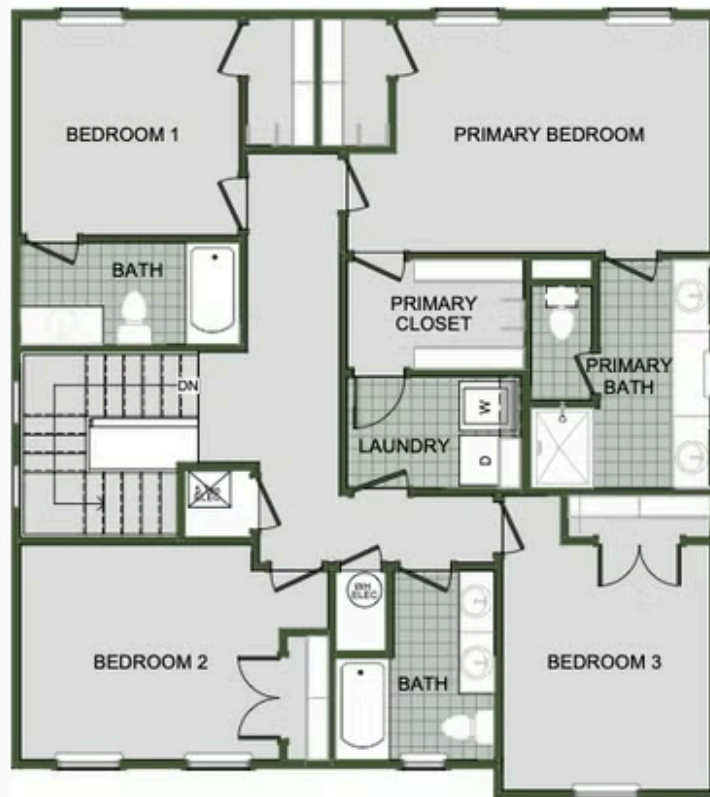

# 2000 Two Story

Floor Plan

STARTING AT **\$355,000**  3 - 4  2.5 - 3  2  2,000 FT<sup>2</sup>

Introducing our 2000 Two Story this 3 - 4 bedroom, 2.5 to 3.5 bathroom with 1979 square foot home is the epitome of versatility for your family's needs! This floor plan offers an open-concept layout on the ground floor, with options for an upstairs loft, a fourth bedroom, or even a bedroom en-suite. Discover a home that adapts to your lifestyle with the 2000 Two Story – w...

## AMENITIES

SIDEWALKS

FIRST FLOOR

LOFT OPTION

4 BEDROOM EN-SUITE OPTION

4 BEDROOM OPTION