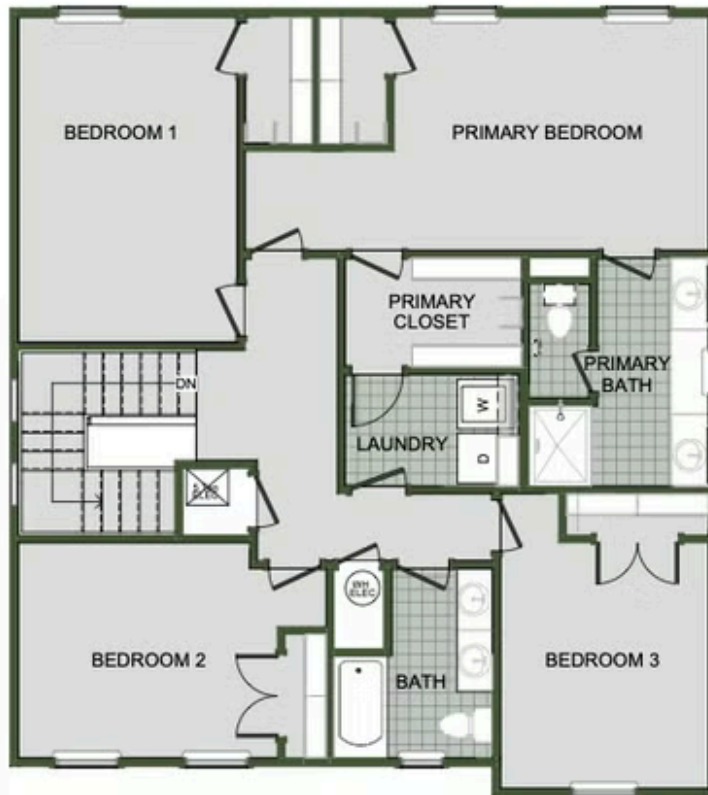

# 2000 Two Story

Floor Plan

STARTING AT **\$355,000**  3 - 4  2.5 - 3  2  2,000 FT<sup>2</sup>

Introducing our 2000 Two Story this 3 - 4 bedroom, 2.5 to 3.5 bathroom with 1979 square foot home is the epitome of versatility for your family's needs! This floor plan offers an open-concept layout on the ground floor, with options for an upstairs loft, a fourth bedroom, or even a bedroom en-suite. Discover a home that adapts to your lifestyle with the 2000 Two Story – w...

## AMENITIES

SIDEWALKS

FIRST FLOOR

LOFT OPTION

4 BEDROOM EN-SUITE OPTION

4 BEDROOM OPTION