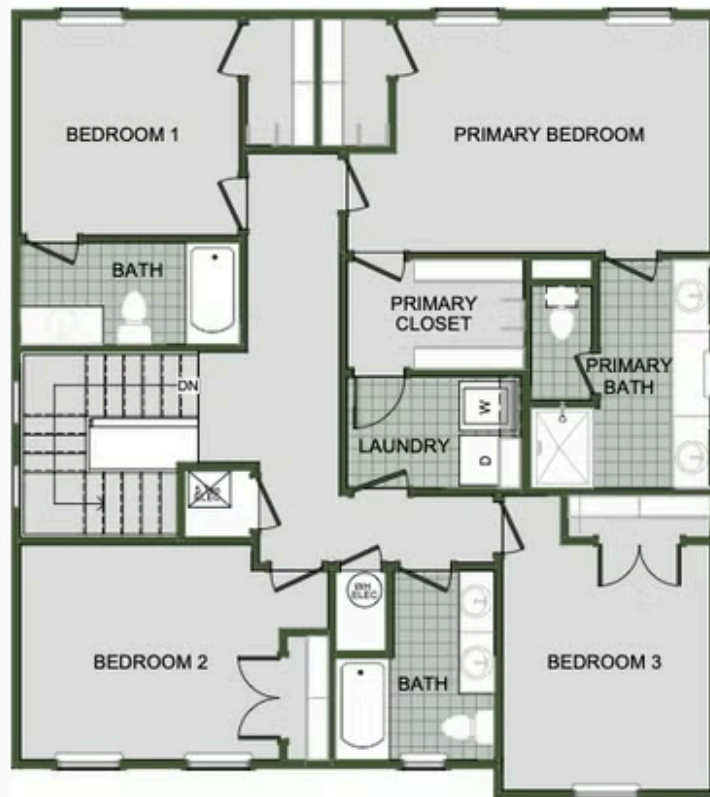

# 2000 Two Story

Floor Plan

STARTING AT **\$343,000**  3 - 4  2.5 - 3  2  2,000 FT<sup>2</sup>

Introducing our 2000 Two Story this 3 - 4 bedroom, 2.5 to 3.5 bathroom with 1979 square foot home is the epitome of versatility for your family's needs! This floor plan offers an open-concept layout on the ground floor, with options for an upstairs loft, a fourth bedroom, or even a bedroom en-suite. Discover a home that adapts to your lifestyle with the 2000 Two Story – w...

FIRST FLOOR

LOFT OPTION

4 BEDROOM EN-SUITE OPTION

4 BEDROOM OPTION