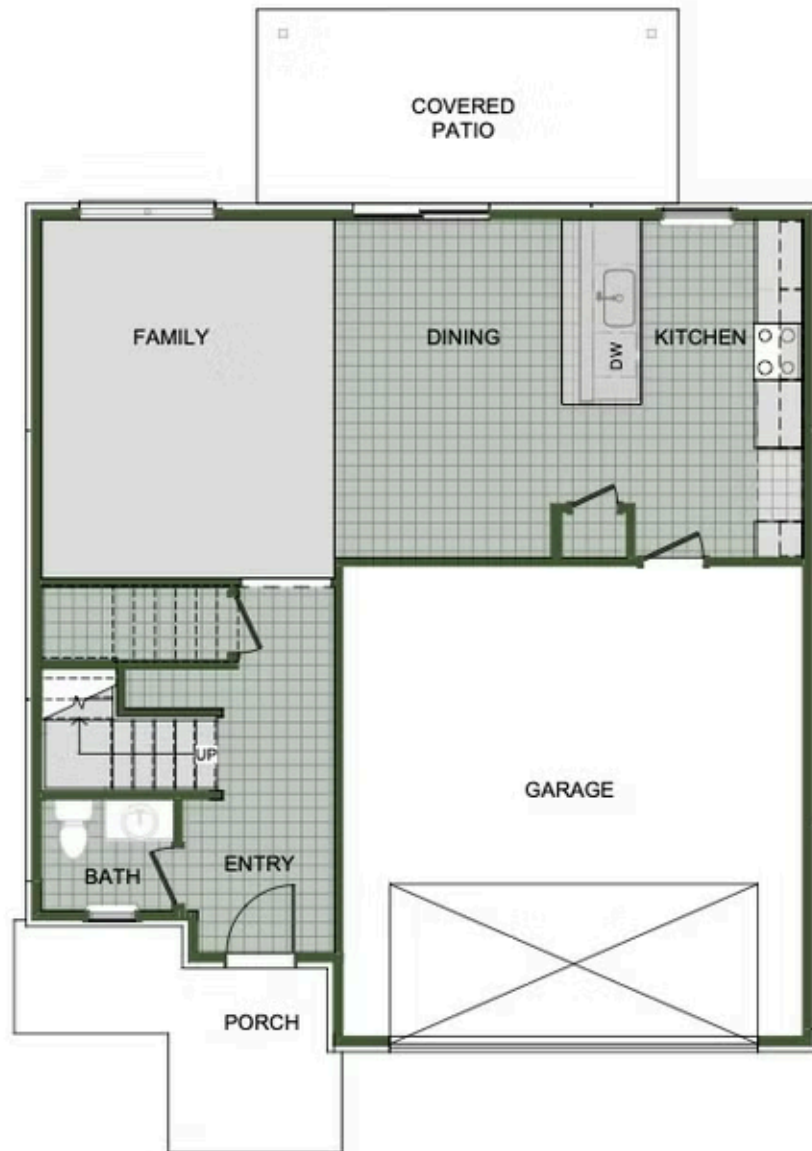

# 2000 Two Story

Floor Plan

STARTING AT **\$343,000**  3 - 4  2.5 - 3  2  2,000 FT<sup>2</sup>

Introducing our 2000 Two Story this 3 - 4 bedroom, 2.5 to 3.5 bathroom with 1979 square foot home is the epitome of versatility for your family's needs! This floor plan offers an open-concept layout on the ground floor, with options for an upstairs loft, a fourth bedroom, or even a bedroom en-suite. Discover a home that adapts to your lifestyle with the 2000 Two Story – w...

FIRST FLOOR

LOFT OPTION

4 BEDROOM EN-SUITE OPTION

4 BEDROOM OPTION