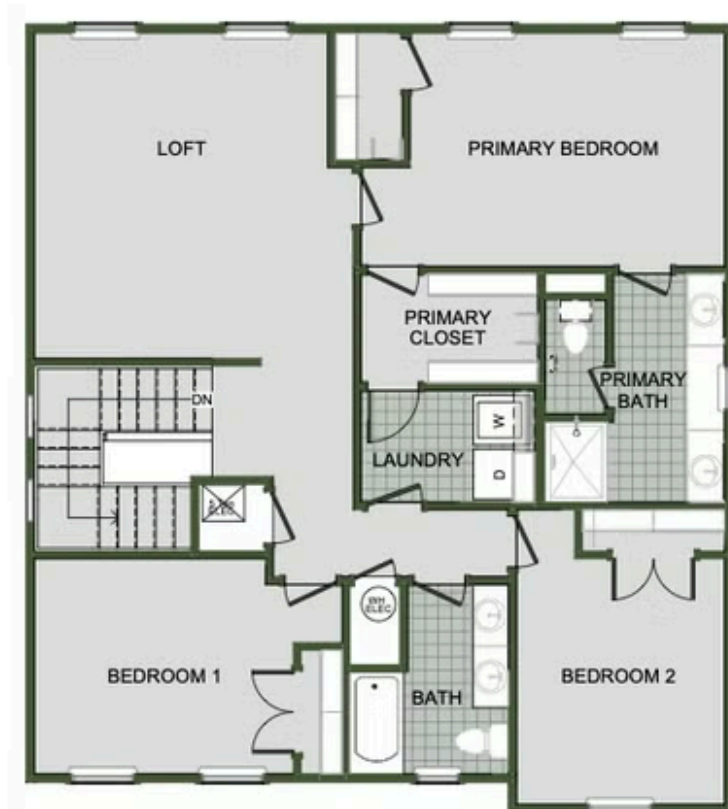

# 2000 Two Story

Floor Plan

STARTING AT **\$343,000**  3 - 4  2.5 - 3  2  2,000 FT<sup>2</sup>

Introducing our 2000 Two Story this 3 - 4 bedroom, 2.5 to 3.5 bathroom with 1979 square foot home is the epitome of versatility for your family's needs! This floor plan offers an open-concept layout on the ground floor, with options for an upstairs loft, a fourth bedroom, or even a bedroom en-suite. Discover a home that adapts to your lifestyle with the 2000 Two Story – w...

FIRST FLOOR

LOFT OPTION

4 BEDROOM EN-SUITE OPTION

4 BEDROOM OPTION