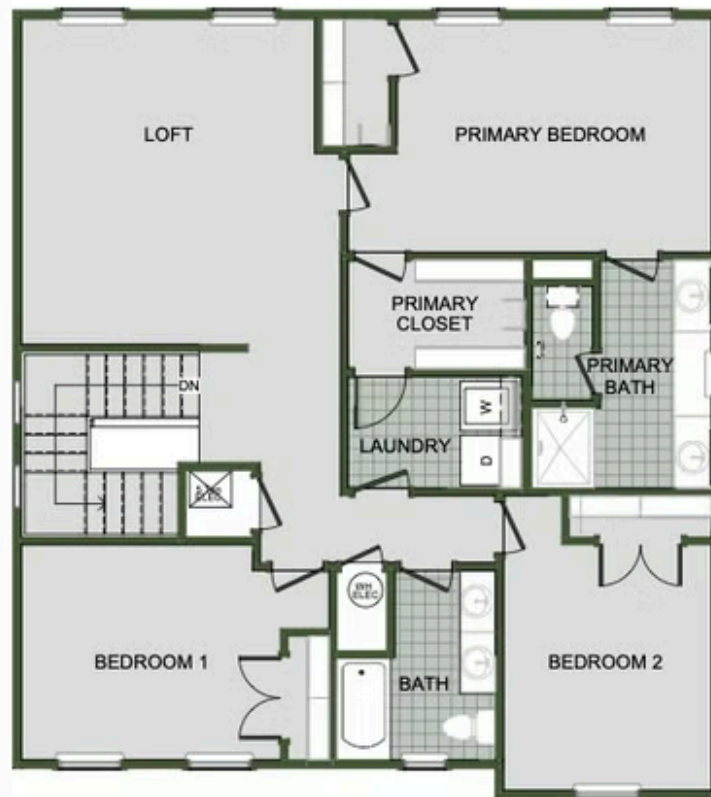

# 2000 Two Story

Floor Plan

STARTING AT **\$343,000**  3 - 4  2.5 - 3  2  2,000 FT<sup>2</sup>

Introducing our 2000 Two Story this 3 - 4 bedroom, 2.5 to 3.5 bathroom with 1979 square foot home is the epitome of versatility for your family's needs! This floor plan offers an open-concept layout on the ground floor, with options for an upstairs loft, a fourth bedroom, or even a bedroom en-suite. Discover a home that adapts to your lifestyle with the 2000 Two Story – w...

FIRST FLOOR

LOFT OPTION

4 BEDROOM EN-SUITE OPTION

4 BEDROOM OPTION