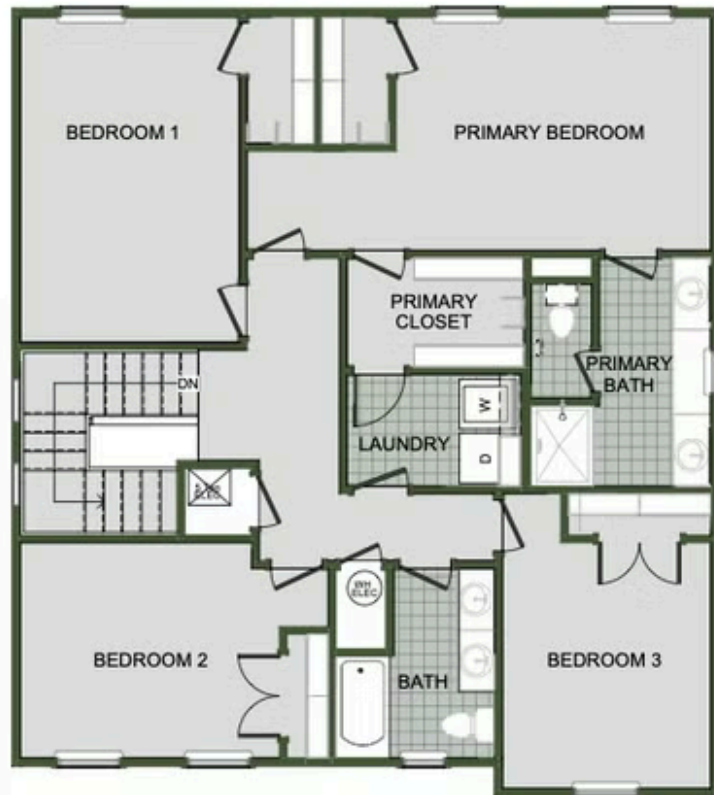

# 2000 Two Story

Floor Plan

STARTING AT **\$343,000**  3 - 4  2.5 - 3  2  2,000 FT<sup>2</sup>

Introducing our 2000 Two Story this 3 - 4 bedroom, 2.5 to 3.5 bathroom with 1979 square foot home is the epitome of versatility for your family's needs! This floor plan offers an open-concept layout on the ground floor, with options for an upstairs loft, a fourth bedroom, or even a bedroom en-suite. Discover a home that adapts to your lifestyle with the 2000 Two Story – w...

FIRST FLOOR

LOFT OPTION

4 BEDROOM EN-SUITE OPTION

4 BEDROOM OPTION