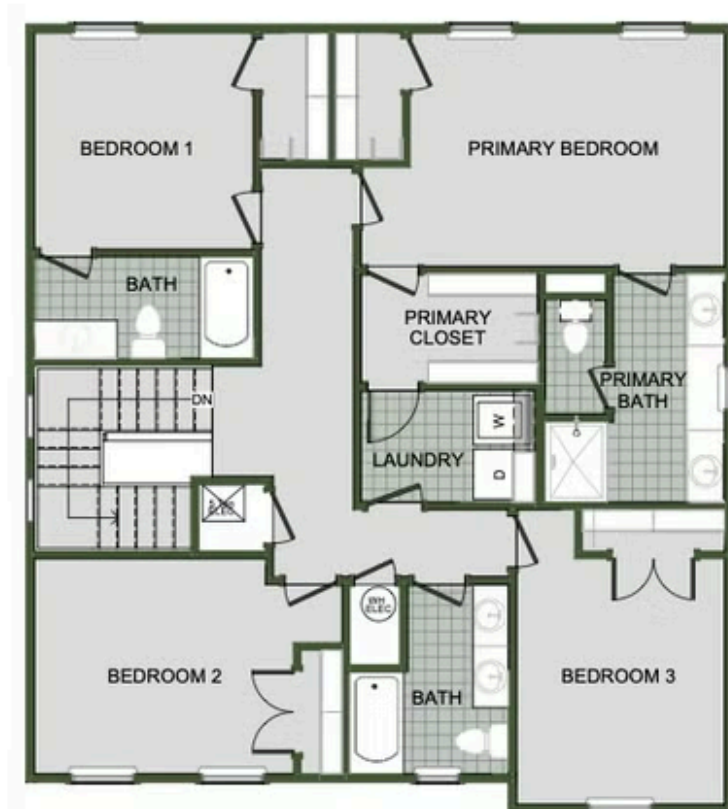

# 2000 Two Story

Floor Plan

STARTING AT **\$343,000**  3 - 4  2.5 - 3  2  2,000 FT<sup>2</sup>

Introducing our 2000 Two Story this 3 - 4 bedroom, 2.5 to 3.5 bathroom with 1979 square foot home is the epitome of versatility for your family's needs! This floor plan offers an open-concept layout on the ground floor, with options for an upstairs loft, a fourth bedroom, or even a bedroom en-suite. Discover a home that adapts to your lifestyle with the 2000 Two Story – w...

FIRST FLOOR

LOFT OPTION

4 BEDROOM EN-SUITE OPTION

4 BEDROOM OPTION