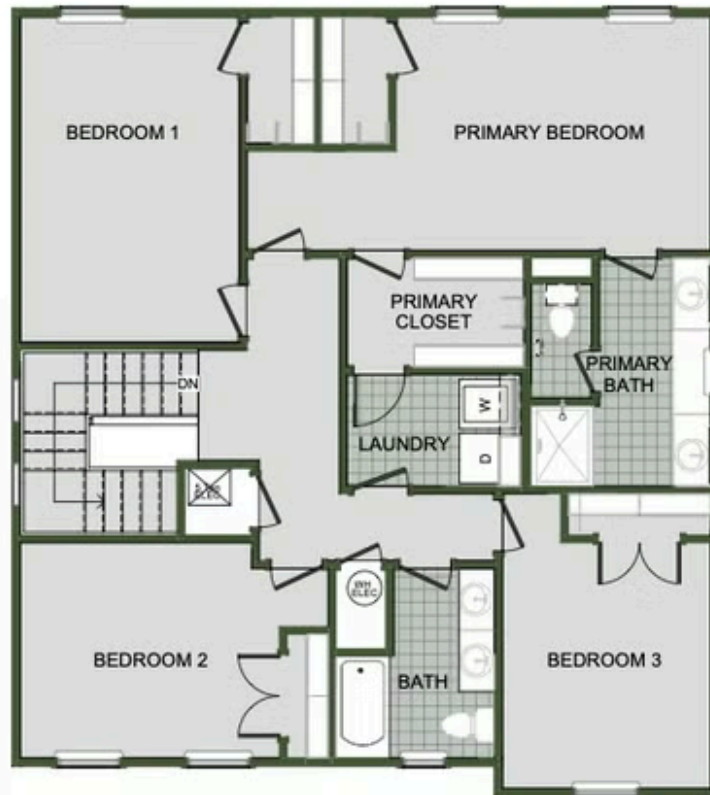

# 2000 Two Story

Floor Plan

STARTING AT **\$343,000**  3 - 4  2.5 - 3  2  2,000 FT<sup>2</sup>

Introducing our 2000 Two Story this 3 - 4 bedroom, 2.5 to 3.5 bathroom with 1979 square foot home is the epitome of versatility for your family's needs! This floor plan offers an open-concept layout on the ground floor, with options for an upstairs loft, a fourth bedroom, or even a bedroom en-suite. Discover a home that adapts to your lifestyle with the 2000 Two Story – w...

FIRST FLOOR

LOFT OPTION

4 BEDROOM EN-SUITE OPTION

4 BEDROOM OPTION