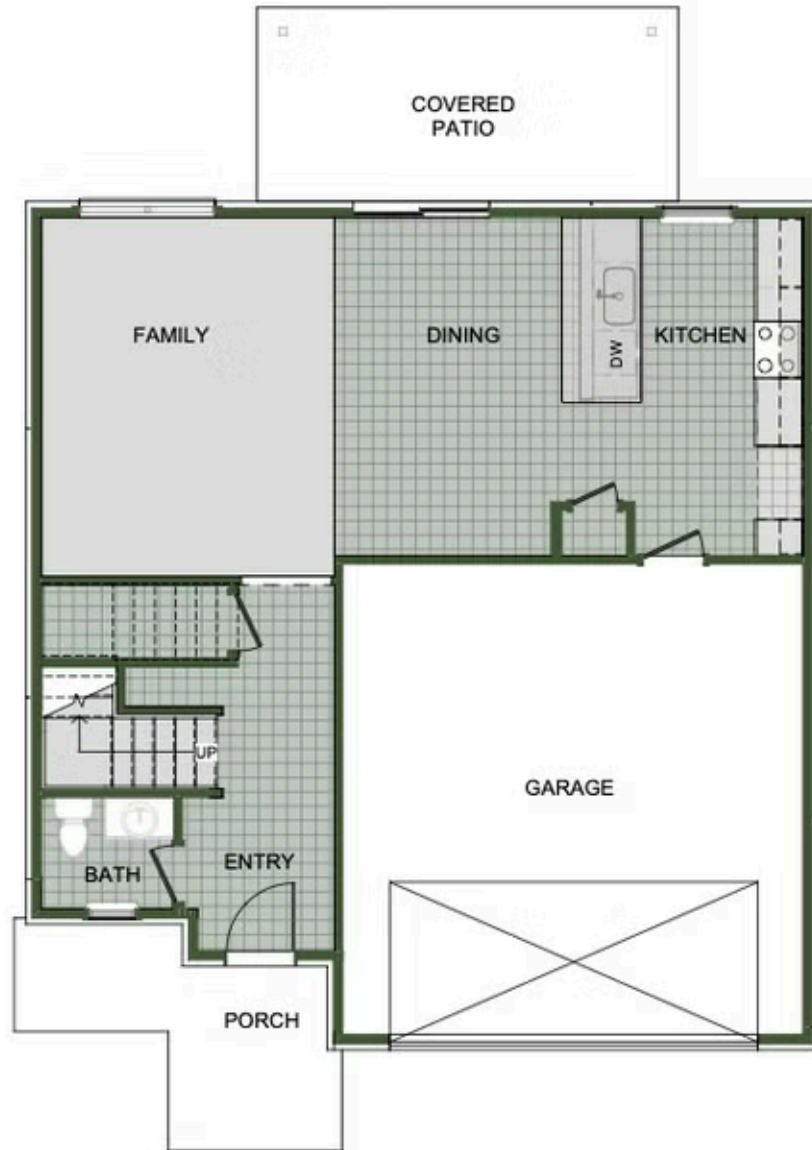

# 2000 Two Story

Floor Plan

STARTING AT **\$343,000**  3 - 4  2.5 - 3  2  2,000 FT<sup>2</sup>

Introducing our 2000 Two Story this 3 - 4 bedroom, 2.5 to 3.5 bathroom with 1979 square foot home is the epitome of versatility for your family's needs! This floor plan offers an open-concept layout on the ground floor, with options for an upstairs loft, a fourth bedroom, or even a bedroom en-suite. Discover a home that adapts to your lifestyle with the 2000 Two Story – w...

FIRST FLOOR

LOFT OPTION

4 BEDROOM EN-SUITE OPTION

4 BEDROOM OPTION