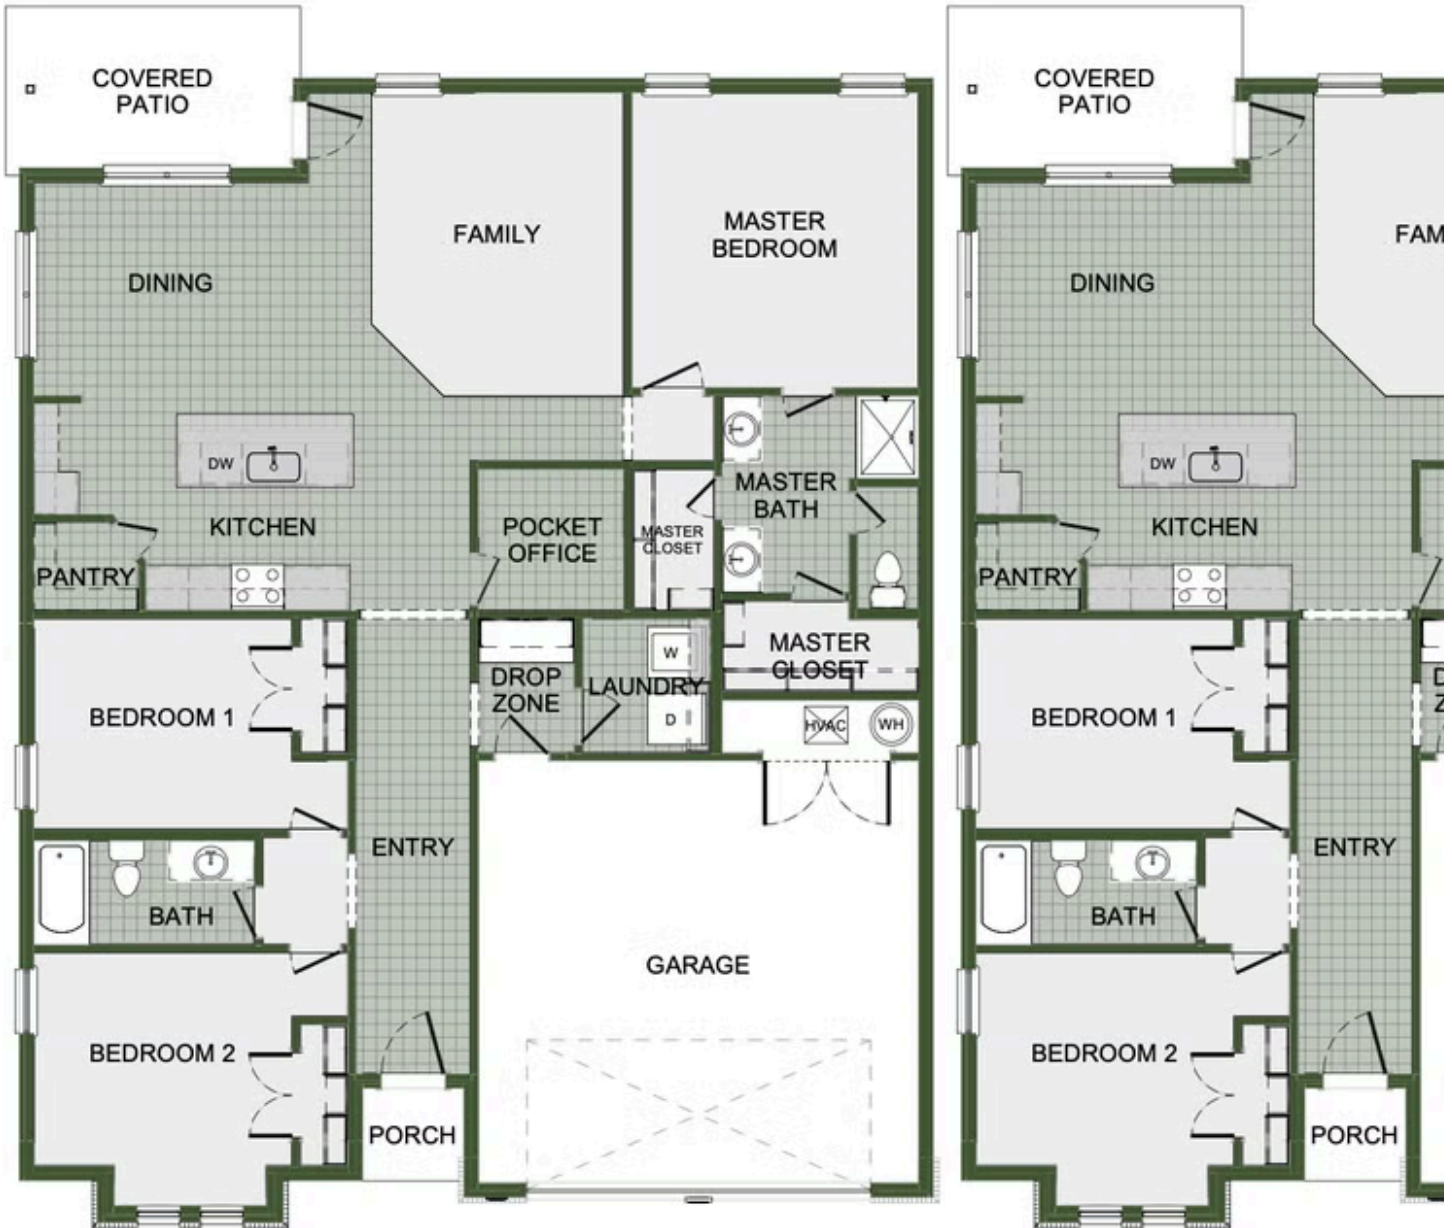

STARTING AT **\$303,000**  3  2  2  1,726 FT²

This 3 bed, 2 bath 1714 square foot floor plan is customizable to your needs. Take your pick from a flexible living space, coffee bar, or pocket office in this 1,700-square-foot home. The ability to choose from structural options to best suit your lifestyle makes this house a home! With an open-concept living space and covered patio, this house is perfect for entertaining...

POCKET OFFICE OPTION

FLEX SPACE OPTION

COFFEE BAR OPTION