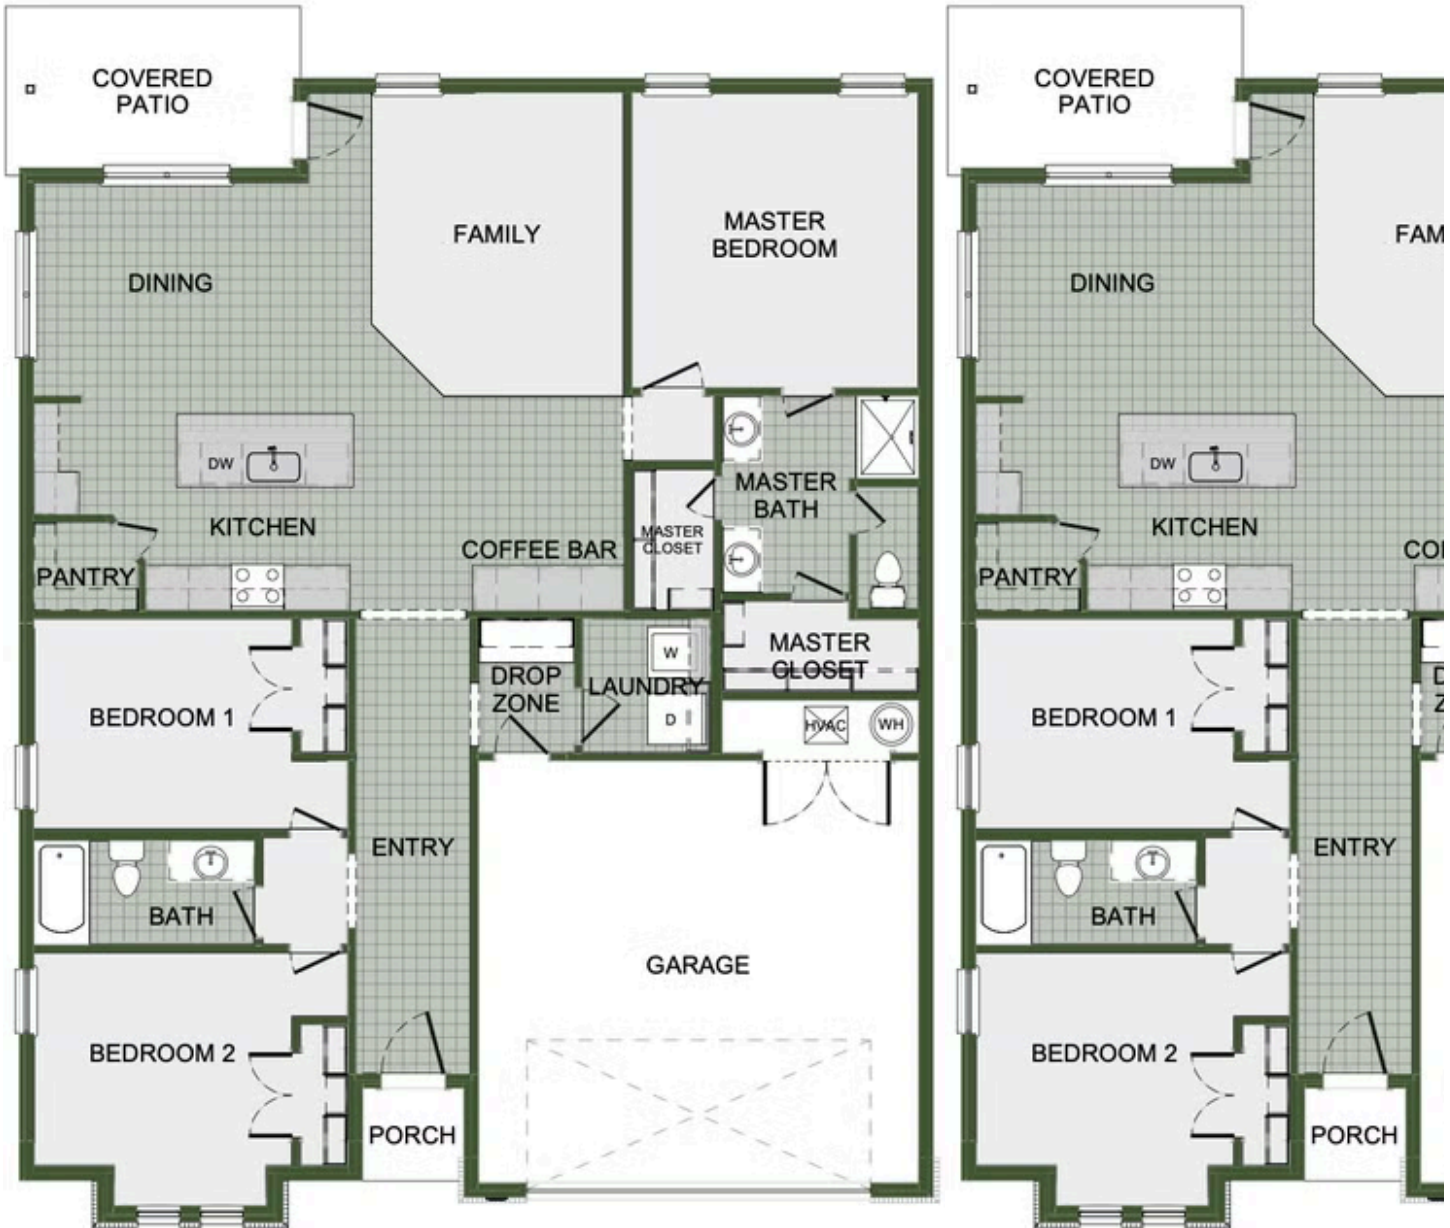

STARTING AT **\$303,000**  3  2  2  1,726 FT²

This 3 bed, 2 bath 1714 square foot floor plan is customizable to your needs. Take your pick from a flexible living space, coffee bar, or pocket office in this 1,700-square-foot home. The ability to choose from structural options to best suit your lifestyle makes this house a home! With an open-concept living space and covered patio, this house is perfect for entertaining...

POCKET OFFICE OPTION

FLEX SPACE OPTION

COFFEE BAR OPTION