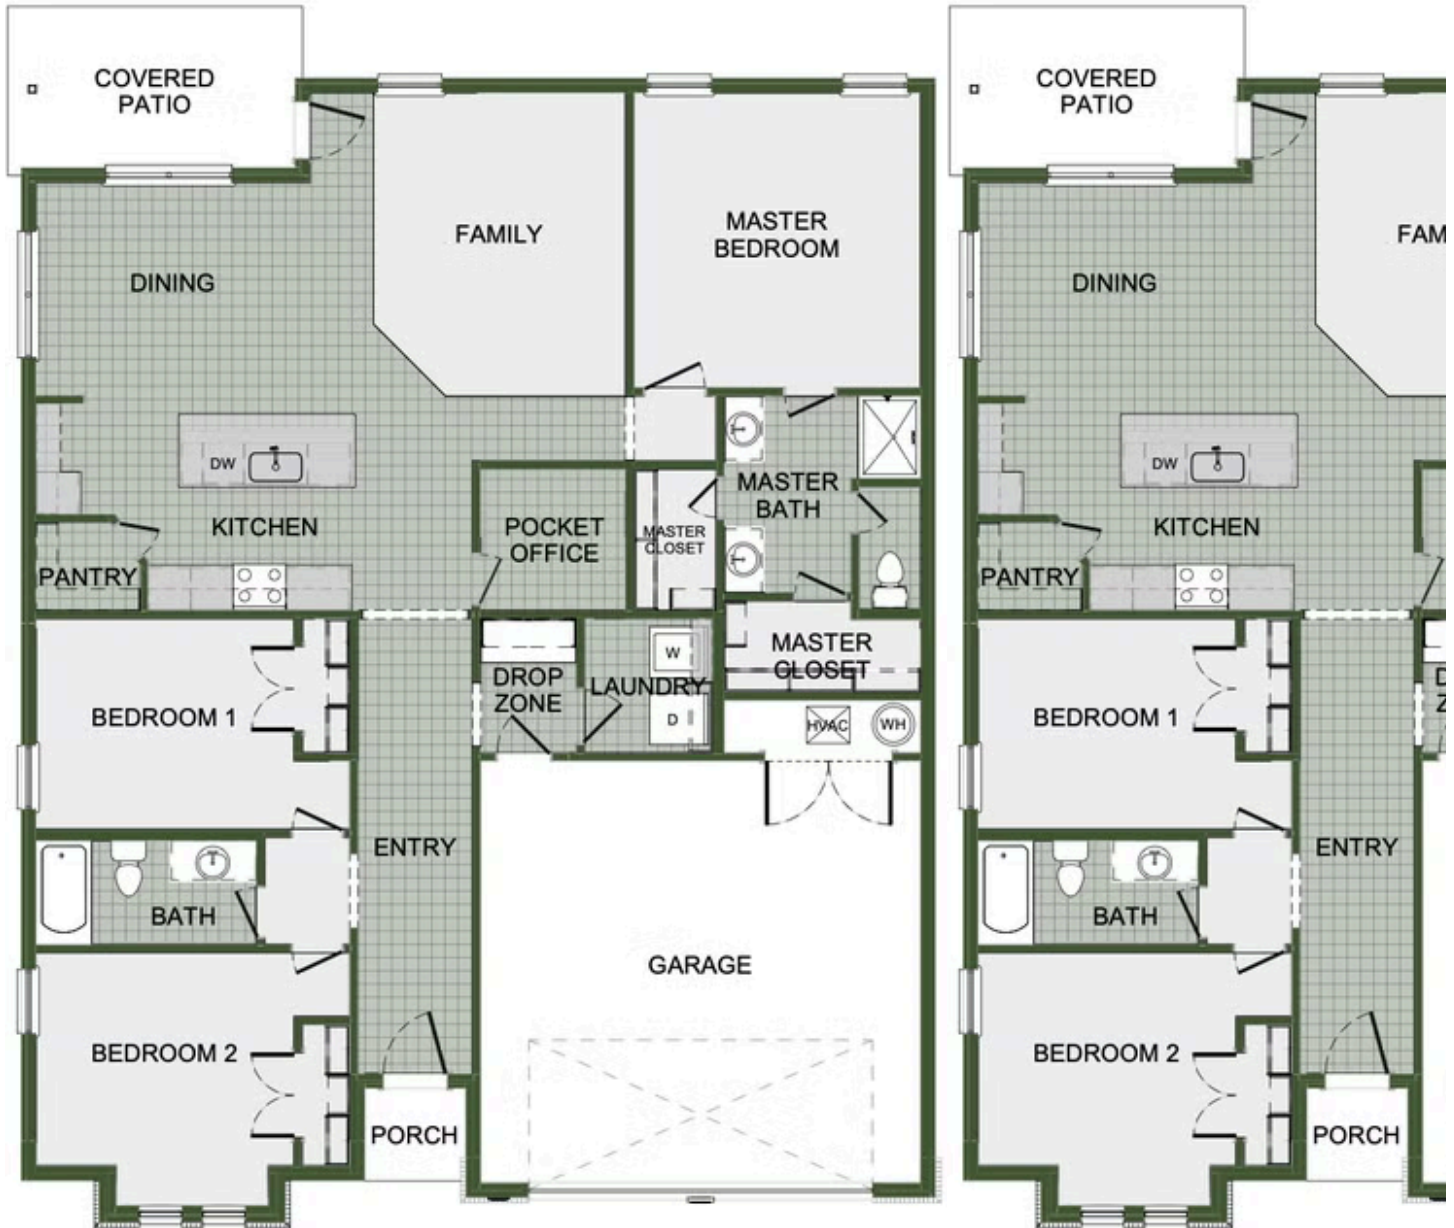

STARTING AT \$287,000  3  2  2  1,726 FT²

This 3 bed, 2 bath 1714 square foot floor plan is customizable to your needs. Take your pick from a flexible living space, coffee bar, or pocket office in this 1,700-square-foot home. The ability to choose from structural options to best suit your lifestyle makes this house a home! With an open-concept living space and covered patio, this house is perfect for entertaining...

AMENITIES

RURAL
DEVELOPMENT
FINANCING

POCKET OFFICE OPTION

FLEX SPACE OPTION

COFFEE BAR OPTION