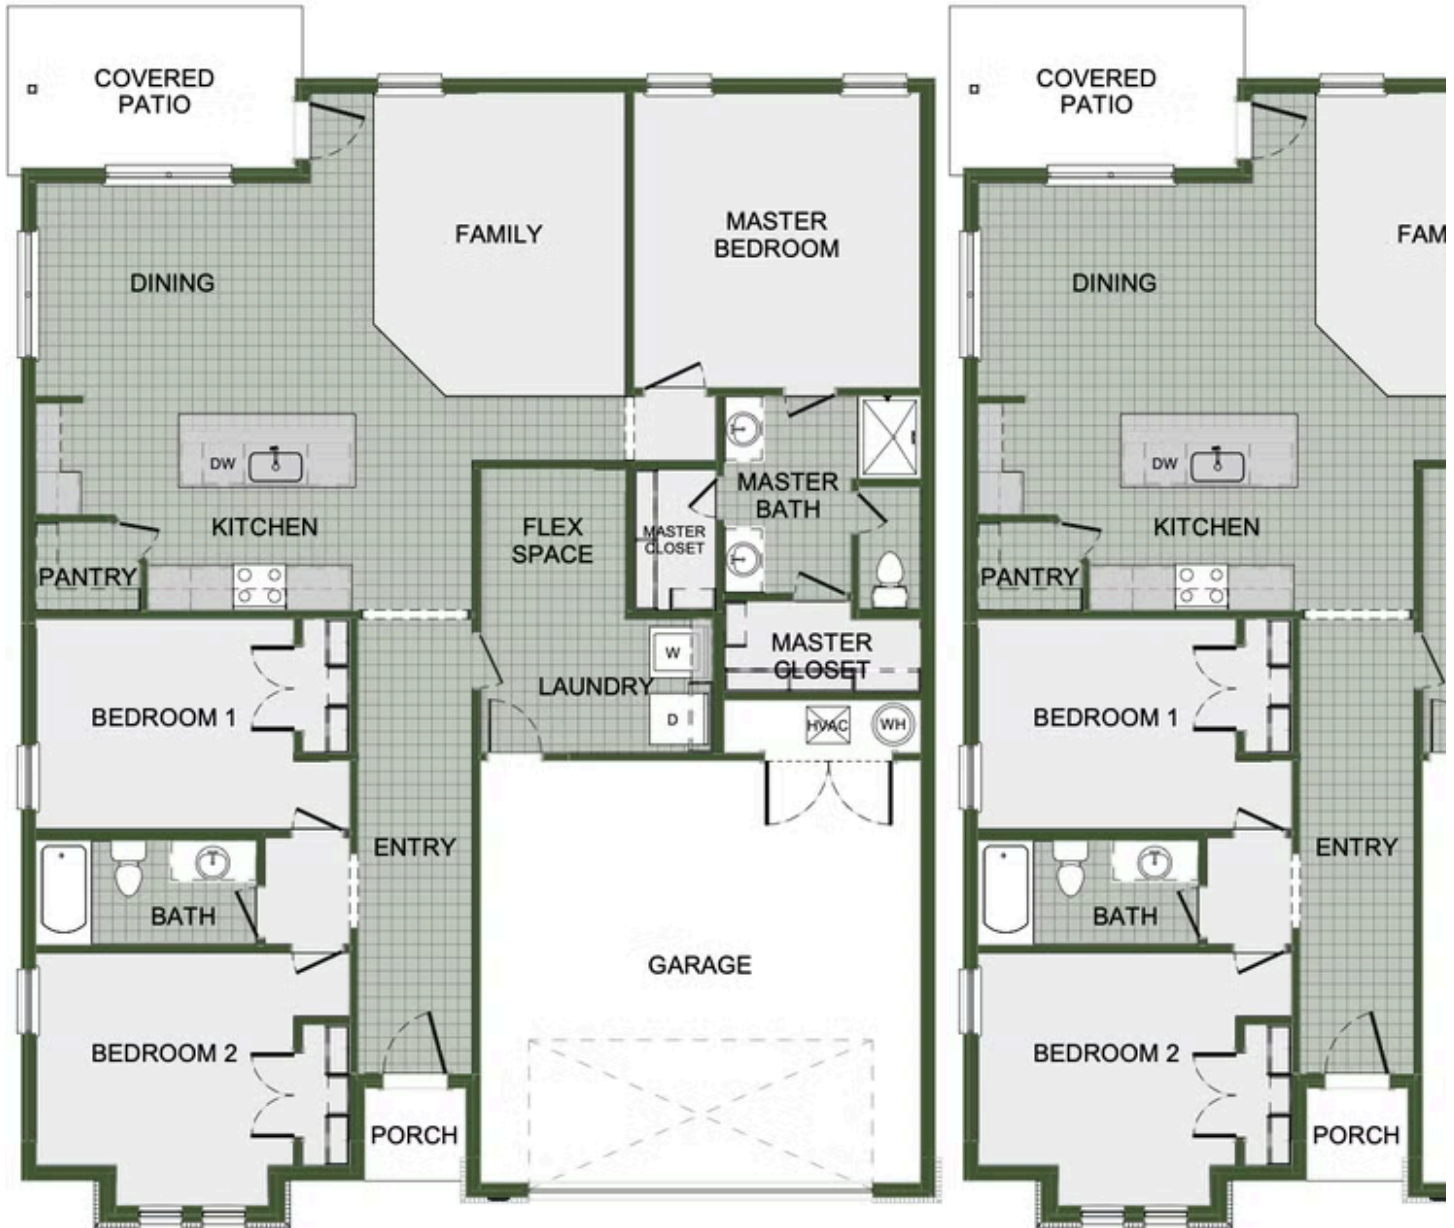

STARTING AT \$287,000  3  2  2  1,726 FT²

This 3 bed, 2 bath 1714 square foot floor plan is customizable to your needs. Take your pick from a flexible living space, coffee bar, or pocket office in this 1,700-square-foot home. The ability to choose from structural options to best suit your lifestyle makes this house a home! With an open-concept living space and covered patio, this house is perfect for entertaining...

AMENITIES

RURAL
DEVELOPMENT
FINANCING

POCKET OFFICE OPTION

FLEX SPACE OPTION

COFFEE BAR OPTION