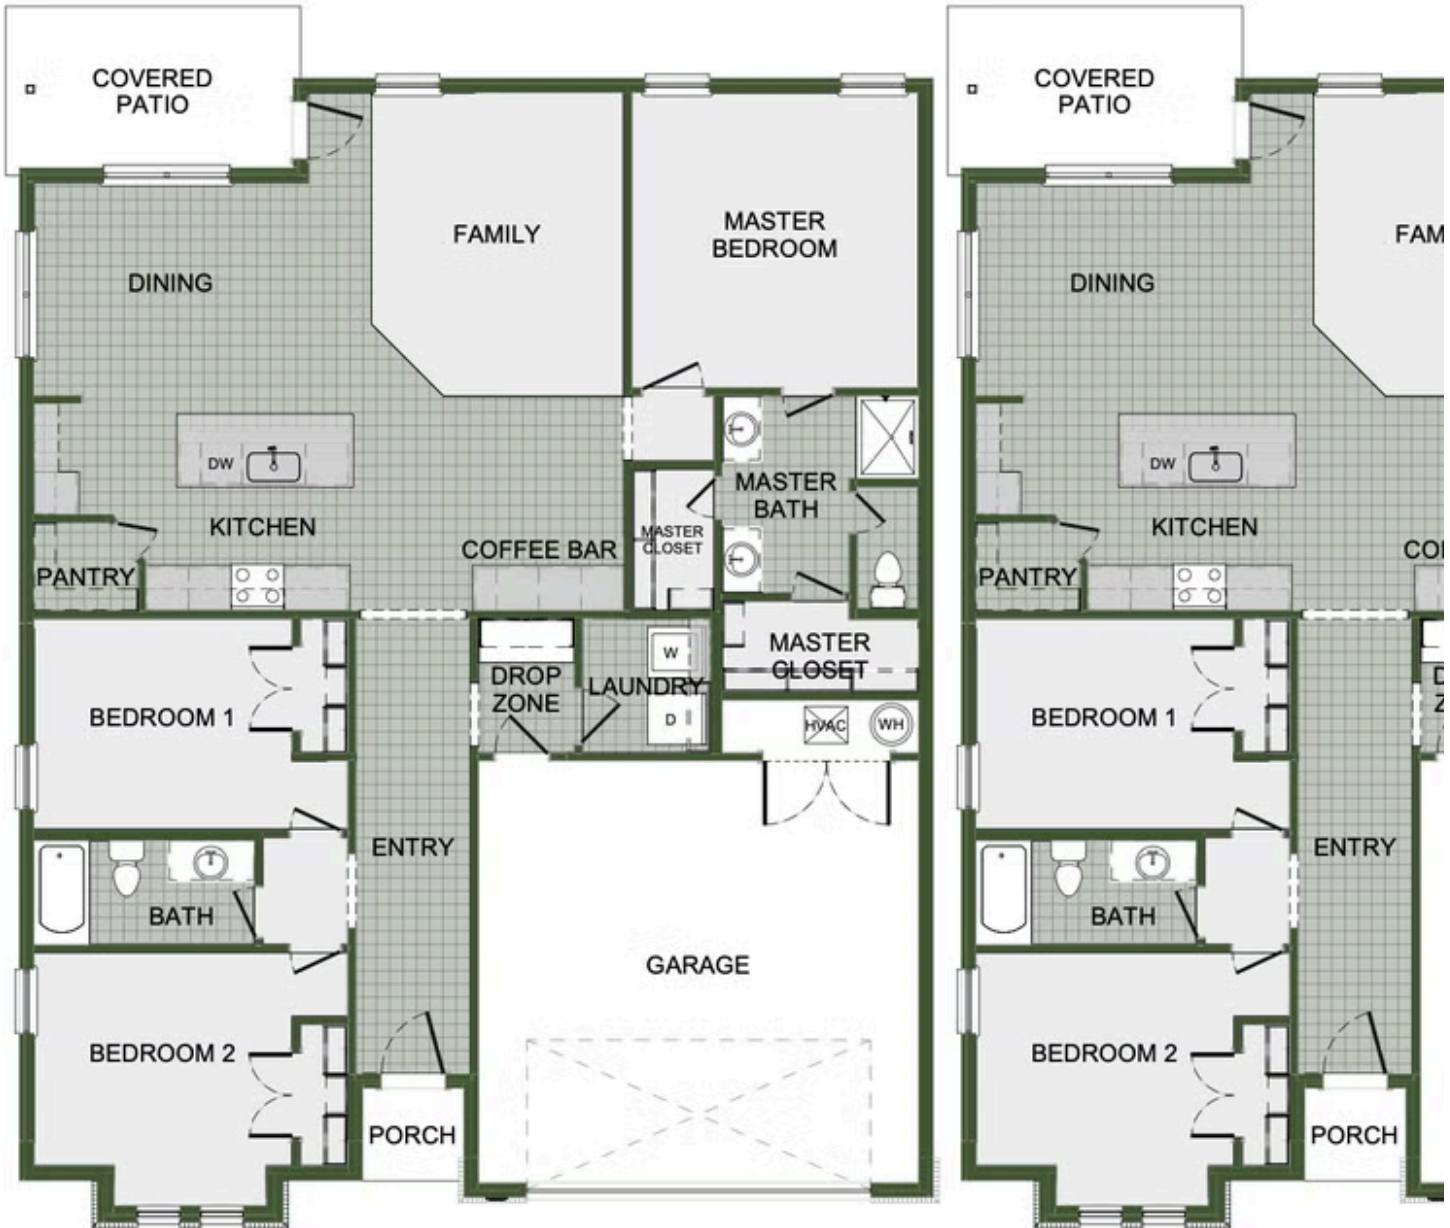

STARTING AT \$287,000  3  2  2  1,726 FT²

This 3 bed, 2 bath 1714 square foot floor plan is customizable to your needs. Take your pick from a flexible living space, coffee bar, or pocket office in this 1,700-square-foot home. The ability to choose from structural options to best suit your lifestyle makes this house a home! With an open-concept living space and covered patio, this house is perfect for entertaining...

AMENITIES

RURAL
DEVELOPMENT
FINANCING

POCKET OFFICE OPTION

FLEX SPACE OPTION

COFFEE BAR OPTION