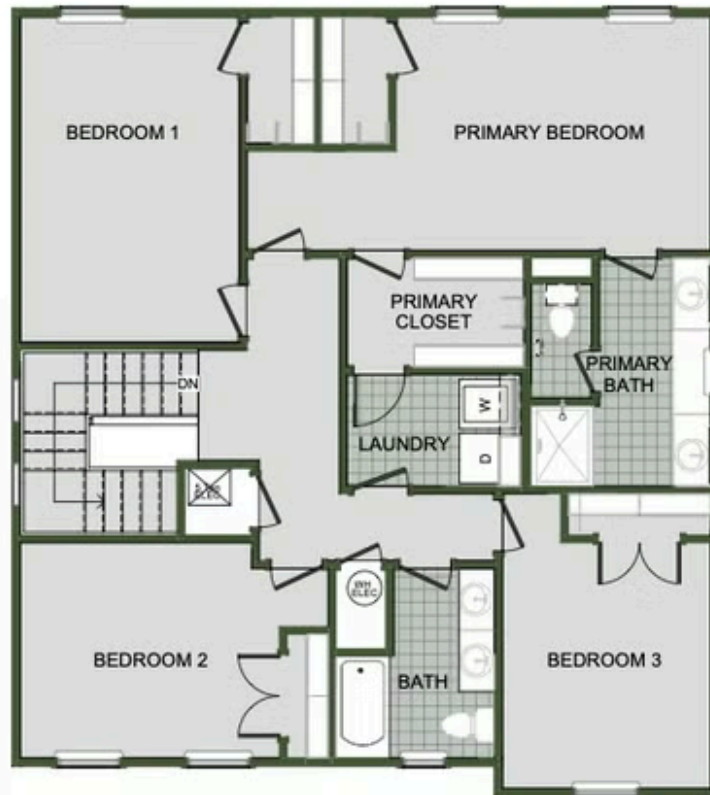

BLACKBERRY MEADOWS  
**2000 Two Story**  
Floor Plan

STARTING AT **\$329,000**  3 - 4  2.5 - 3  2  2,000 FT<sup>2</sup>

Introducing our 2000 Two Story this 3 - 4 bedroom, 2.5 to 3.5 bathroom with 1979 square foot home is the epitome of versatility for your family's needs! This floor plan offers an open-concept layout on the ground floor, with options for an upstairs loft, a fourth bedroom, or even a bedroom en-suite. Discover a home that adapts to your lifestyle with the 2000 Two Story – w...

### AMENITIES

RURAL  
DEVELOPMENT  
FINANCING

FIRST FLOOR

LOFT OPTION

4 BEDROOM EN-SUITE OPTION

4 BEDROOM OPTION