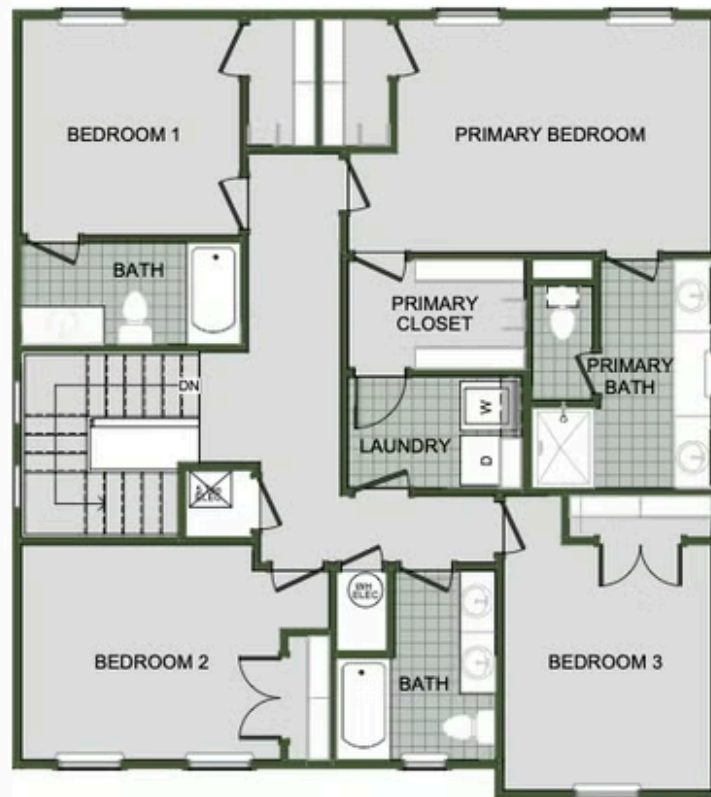

BLACKBERRY MEADOWS  
**2000 Two Story**  
Floor Plan

STARTING AT **\$329,000**  3 - 4  2.5 - 3  2  2,000 FT<sup>2</sup>

Introducing our 2000 Two Story this 3 - 4 bedroom, 2.5 to 3.5 bathroom with 1979 square foot home is the epitome of versatility for your family's needs! This floor plan offers an open-concept layout on the ground floor, with options for an upstairs loft, a fourth bedroom, or even a bedroom en-suite. Discover a home that adapts to your lifestyle with the 2000 Two Story – w...

### AMENITIES

RURAL  
DEVELOPMENT  
FINANCING

FIRST FLOOR

LOFT OPTION

4 BEDROOM EN-SUITE OPTION

4 BEDROOM OPTION