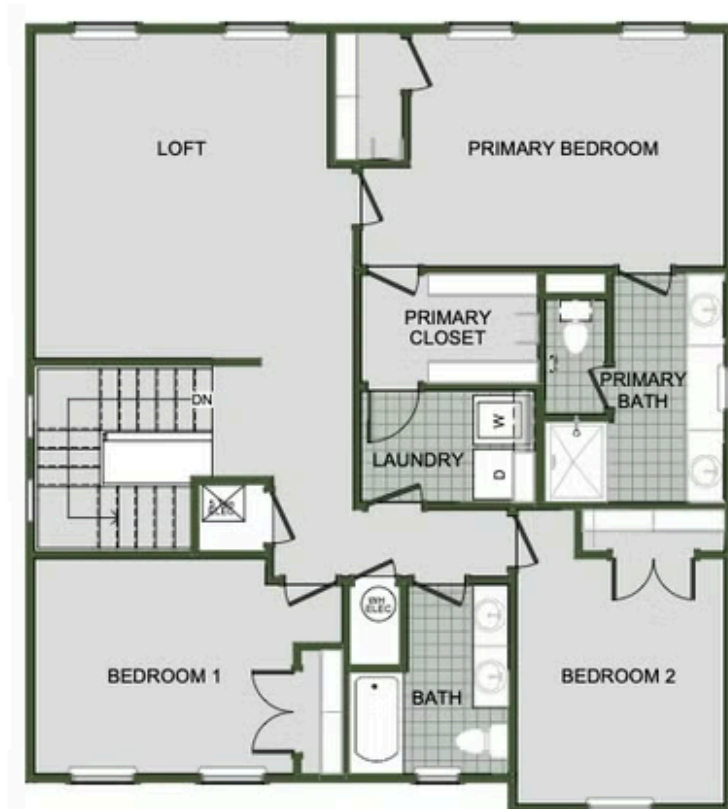

STARTING AT **\$329,000** 🛏️ 3 - 4 🚿 2.5 - 3 🚗 2 📏 2,000 FT<sup>2</sup>

Introducing our 2000 Two Story this 3 - 4 bedroom, 2.5 to 3.5 bathroom with 1979 square foot home is the epitome of versatility for your family's needs! This floor plan offers an open-concept layout on the ground floor, with options for an upstairs loft, a fourth bedroom, or even a bedroom en-suite. Discover a home that adapts to your lifestyle with the 2000 Two Story – w...

#### AMENITIES

RURAL  
DEVELOPMENT  
FINANCING

NEW LADY 1

NEW LADY 2

BLACKBERRY MEADOWS  
**2000 Two Story**  
Floor Plan

NEW LADY 3

FIRST FLOOR

LOFT OPTION

4 BEDROOM EN-SUITE OPTION

4 BEDROOM OPTION