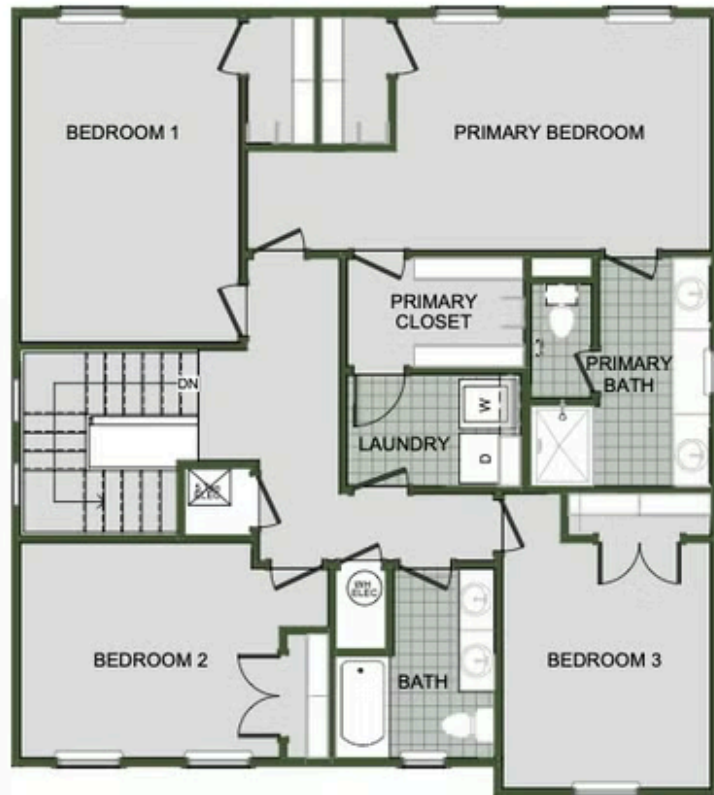

STARTING AT **\$329,000** 🛏️ 3 - 4 🚿 2.5 - 3 🚗 2 📏 2,000 FT<sup>2</sup>

Introducing our 2000 Two Story this 3 - 4 bedroom, 2.5 to 3.5 bathroom with 1979 square foot home is the epitome of versatility for your family's needs! This floor plan offers an open-concept layout on the ground floor, with options for an upstairs loft, a fourth bedroom, or even a bedroom en-suite. Discover a home that adapts to your lifestyle with the 2000 Two Story – w...

#### AMENITIES

RURAL  
DEVELOPMENT  
FINANCING

NEW LADY 1

NEW LADY 2

BLACKBERRY MEADOWS  
**2000 Two Story**  
Floor Plan

NEW LADY 3

FIRST FLOOR

LOFT OPTION

4 BEDROOM EN-SUITE OPTION

4 BEDROOM OPTION