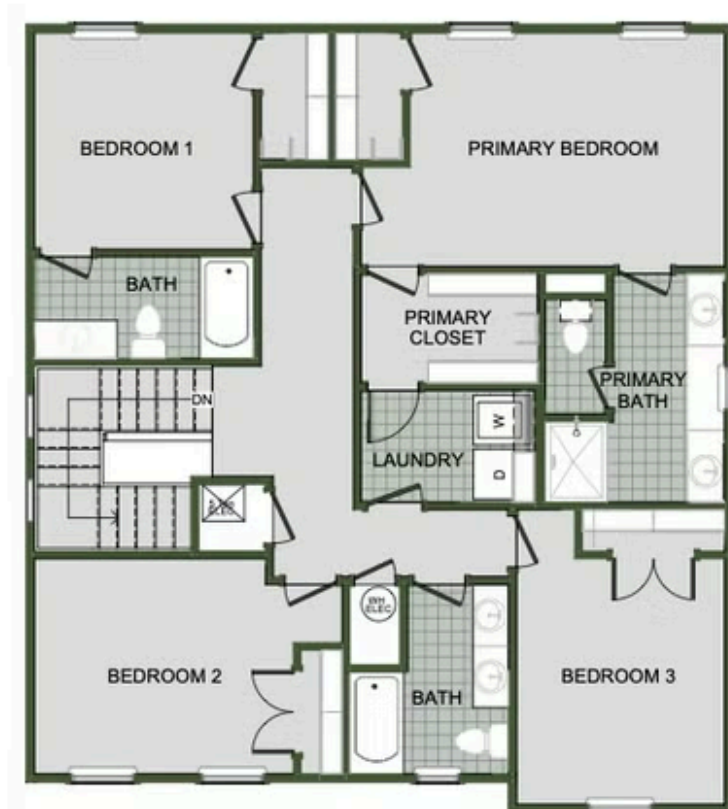

STARTING AT **\$329,000** 🛏️ 3 - 4 🚿 2.5 - 3 🚗 2 📏 2,000 FT<sup>2</sup>

Introducing our 2000 Two Story this 3 - 4 bedroom, 2.5 to 3.5 bathroom with 1979 square foot home is the epitome of versatility for your family's needs! This floor plan offers an open-concept layout on the ground floor, with options for an upstairs loft, a fourth bedroom, or even a bedroom en-suite. Discover a home that adapts to your lifestyle with the 2000 Two Story – w...

#### AMENITIES

RURAL  
DEVELOPMENT  
FINANCING

NEW LADY 1

NEW LADY 2

BLACKBERRY MEADOWS  
**2000 Two Story**  
Floor Plan

NEW LADY 3

FIRST FLOOR

LOFT OPTION

4 BEDROOM EN-SUITE OPTION

4 BEDROOM OPTION