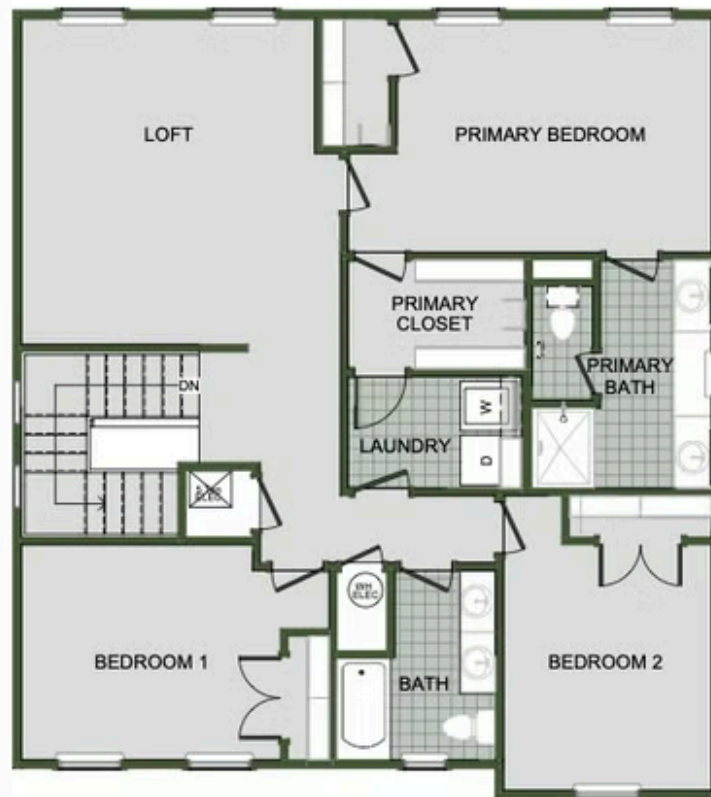

BLACKBERRY MEADOWS  
**2000 Two Story**  
Floor Plan

STARTING AT **\$329,000**  3 - 4  2.5 - 3  2  2,000 FT<sup>2</sup>

Introducing our 2000 Two Story this 3 - 4 bedroom, 2.5 to 3.5 bathroom with 1979 square foot home is the epitome of versatility for your family's needs! This floor plan offers an open-concept layout on the ground floor, with options for an upstairs loft, a fourth bedroom, or even a bedroom en-suite. Discover a home that adapts to your lifestyle with the 2000 Two Story – w...

### AMENITIES

RURAL  
DEVELOPMENT  
FINANCING

FIRST FLOOR

LOFT OPTION

4 BEDROOM EN-SUITE OPTION

4 BEDROOM OPTION