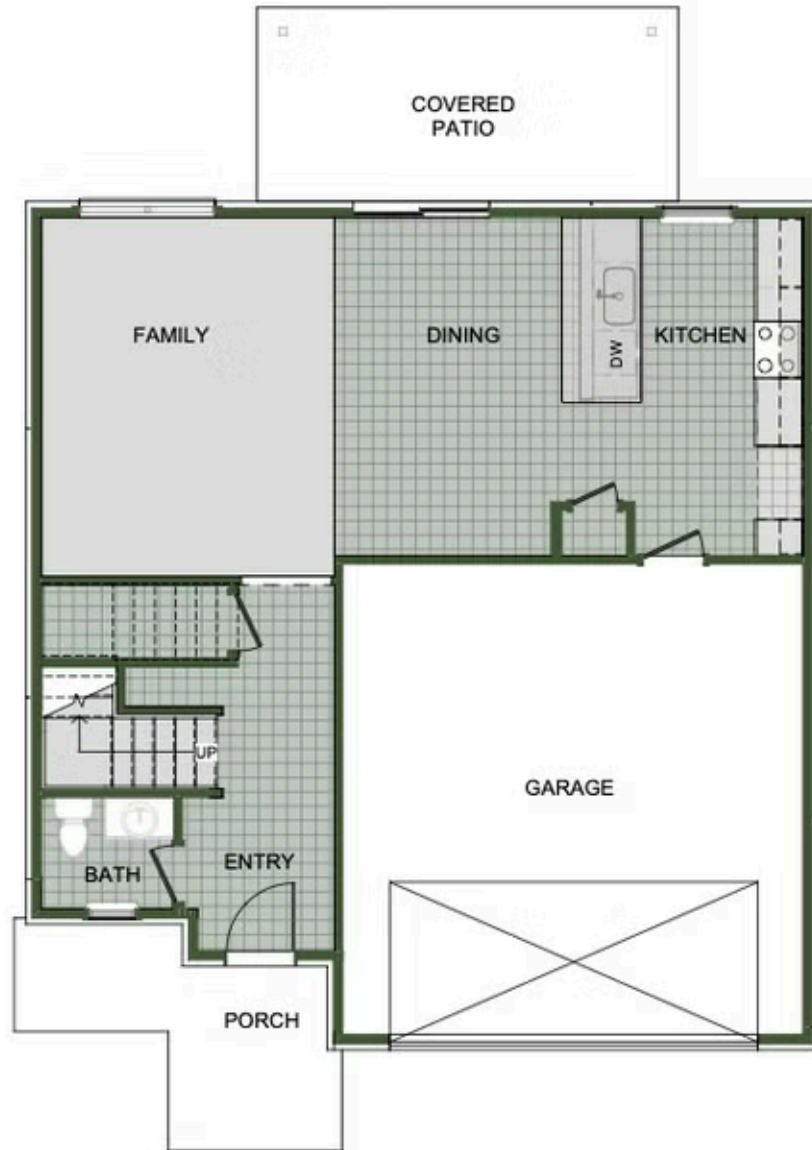

BLACKBERRY MEADOWS  
**2000 Two Story**  
Floor Plan

STARTING AT **\$329,000**  3 - 4  2.5 - 3  2  2,000 FT<sup>2</sup>

Introducing our 2000 Two Story this 3 - 4 bedroom, 2.5 to 3.5 bathroom with 1979 square foot home is the epitome of versatility for your family's needs! This floor plan offers an open-concept layout on the ground floor, with options for an upstairs loft, a fourth bedroom, or even a bedroom en-suite. Discover a home that adapts to your lifestyle with the 2000 Two Story – w...

### AMENITIES

RURAL  
DEVELOPMENT  
FINANCING

FIRST FLOOR

LOFT OPTION

4 BEDROOM EN-SUITE OPTION

4 BEDROOM OPTION