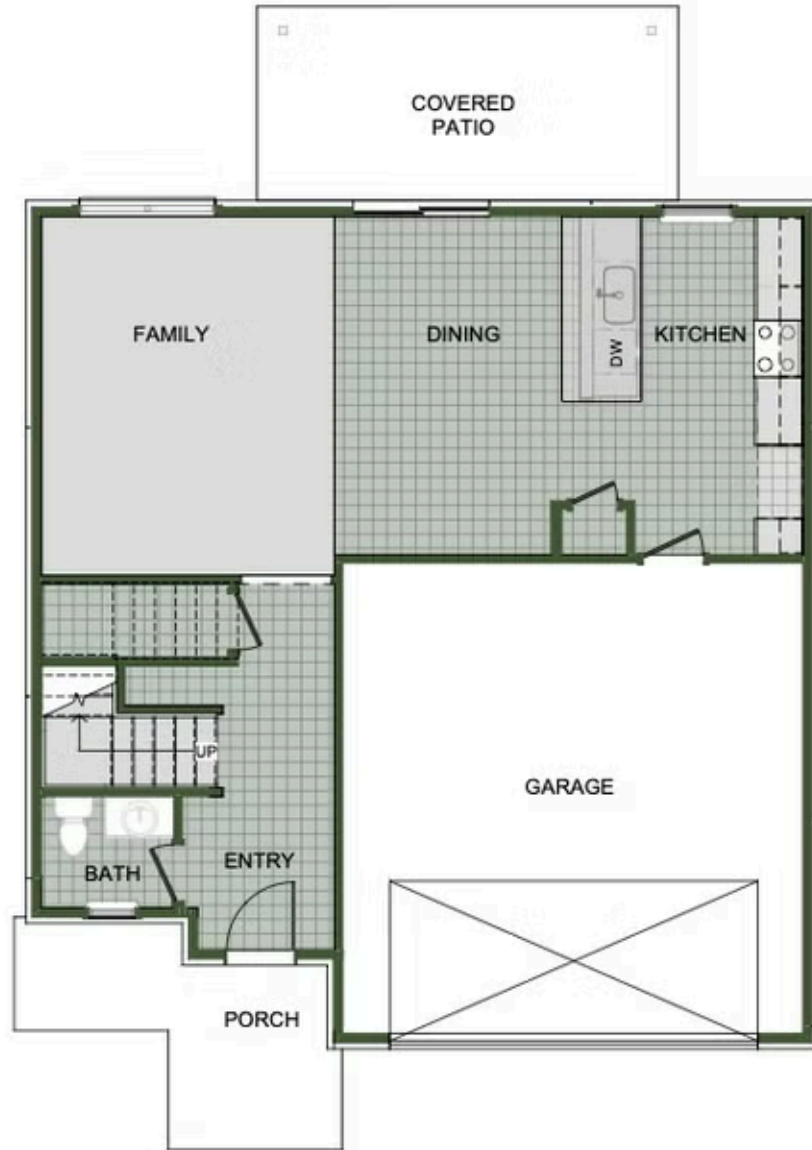

STARTING AT **\$329,000** 🛏️ 3 - 4 🚿 2.5 - 3 🚗 2 📏 2,000 FT<sup>2</sup>

Introducing our 2000 Two Story this 3 - 4 bedroom, 2.5 to 3.5 bathroom with 1979 square foot home is the epitome of versatility for your family's needs! This floor plan offers an open-concept layout on the ground floor, with options for an upstairs loft, a fourth bedroom, or even a bedroom en-suite. Discover a home that adapts to your lifestyle with the 2000 Two Story – w...

#### AMENITIES

RURAL  
DEVELOPMENT  
FINANCING

NEW LADY 1

NEW LADY 2

BLACKBERRY MEADOWS  
**2000 Two Story**  
Floor Plan

NEW LADY 3

FIRST FLOOR

LOFT OPTION

4 BEDROOM EN-SUITE OPTION

4 BEDROOM OPTION