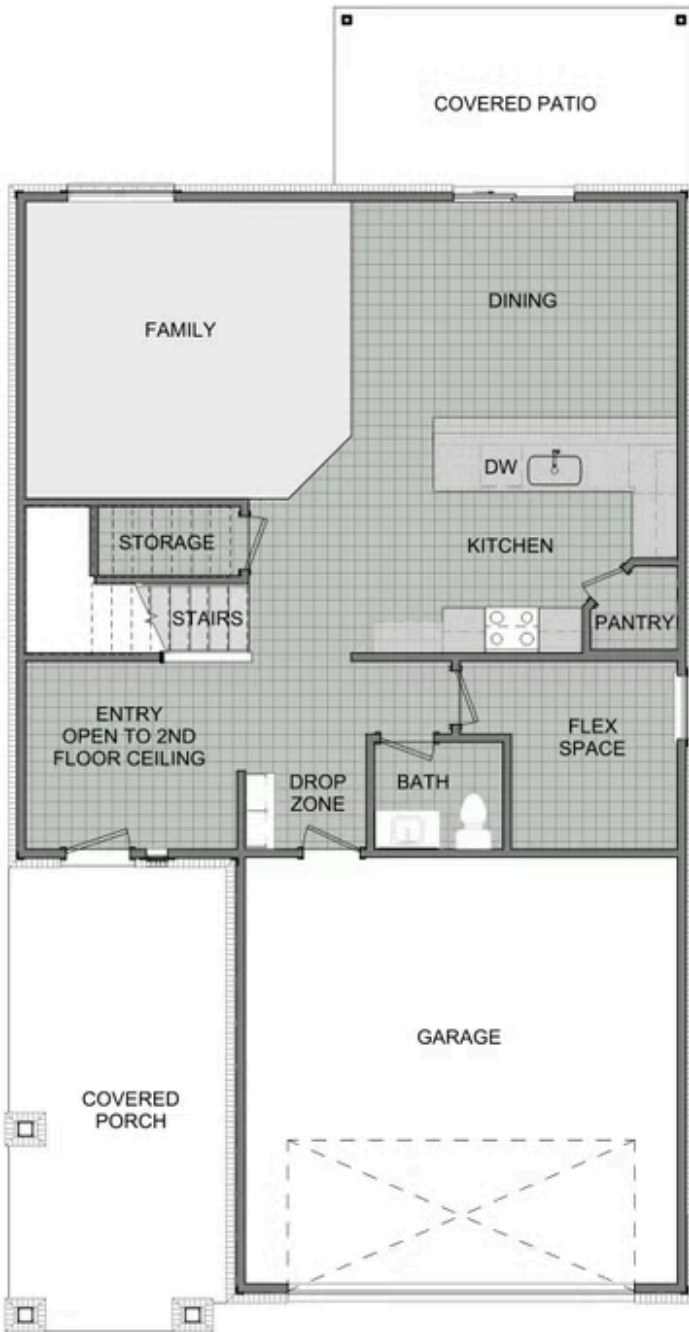

BLACKBERRY MEADOWS
2360 Two Story
Floor Plan

STARTING AT **\$354,000**  4 - 5  2.5  2  2,360 FT²

This floor plan boasts 2360 square feet, 4-5 bedrooms, 2.5 bathrooms. This is one of the most versatile floor plans yet! With an option for a loft or a fifth bedroom, a flex space perfect for that home gym or office you've been needing, and an open concept downstairs, this home will fit any family. Check out the sky-high ceilings in the entry, the drop zone coming in from...

AMENITIES

RURAL
DEVELOPMENT
FINANCING

2ND FLOOR - LOFT OPTION

2ND FLOOR - 5 BED OPTION