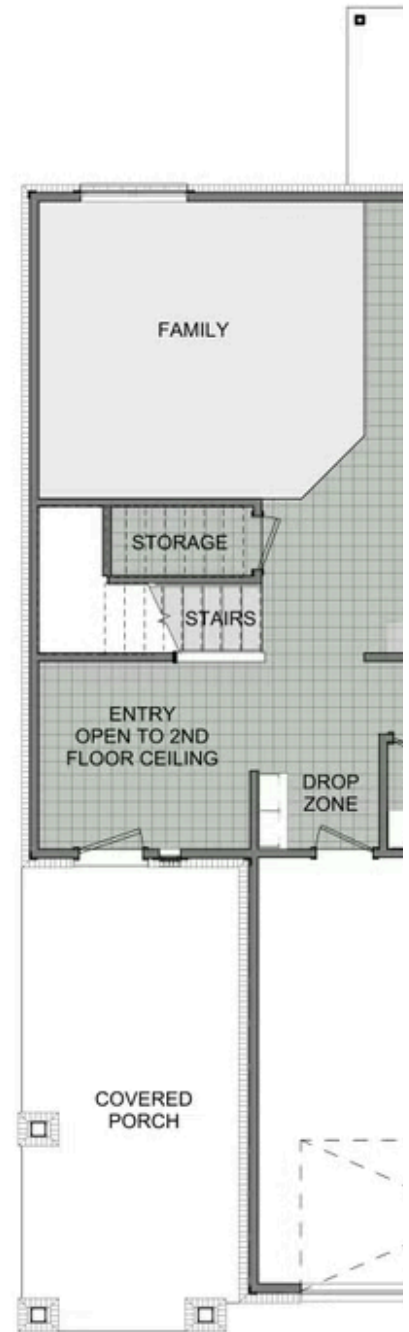

BLACKBERRY MEADOWS
2360 Two Story
Floor Plan

STARTING AT **\$354,000**  4 - 5  2.5  2  2,360 FT²

This floor plan boasts 2360 square feet, 4-5 bedrooms, 2.5 bathrooms. This is one of the most versatile floor plans yet! With an option for a loft or a fifth bedroom, a flex space perfect for that home gym or office you've been needing, and an open concept downstairs, this home will fit any family. Check out the sky-high ceilings in the entry, the drop zone coming in from...

AMENITIES

RURAL
DEVELOPMENT
FINANCING

2ND FLOOR - LOFT OPTION

2ND FLOOR - 5 BED OPTION