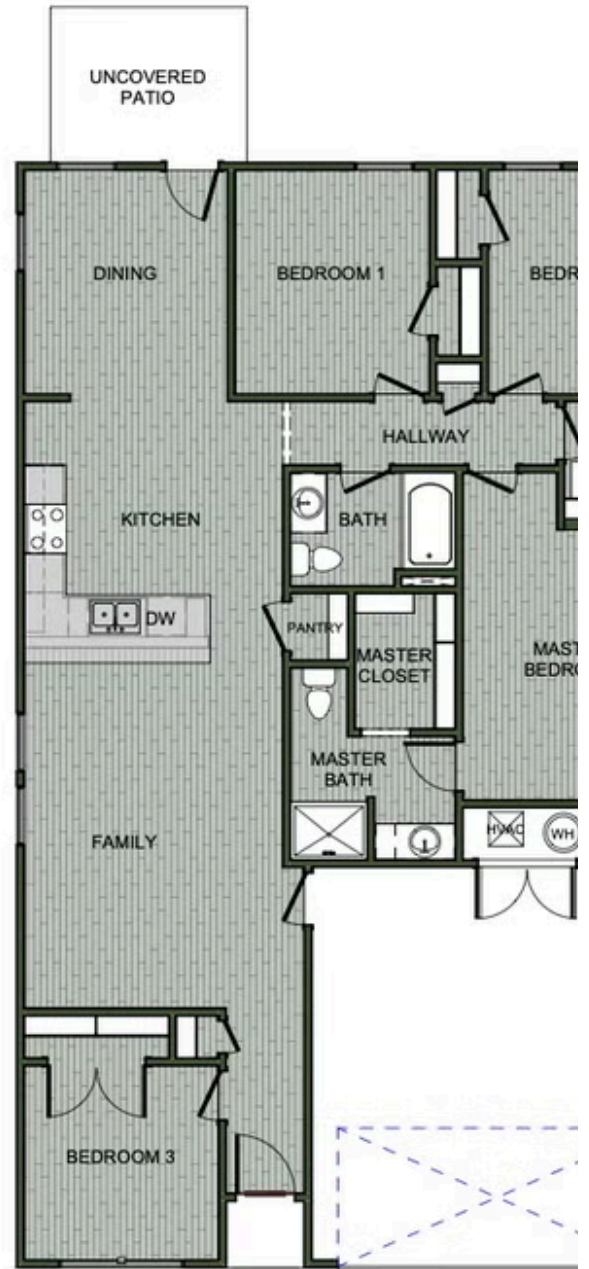

JOPLIN METRO

1505KP-4 Cottage

Floor Plan

STARTING AT **\$260,000**  4  2  2  1,506 FT²

This 4 bedroom, 2 bathroom, 1505 square feet home is gorgeous and ready to be filled with your family and friends! Natural light streams into the living and kitchen area so you can enjoy a spacious and airy family area with a dedicated dining space. LVP flooring throughout upgrades your home with durability and style. Available space is truly maximized in this home with a...

1505KP-4 Cottage

Floor Plan

1505 KP-4