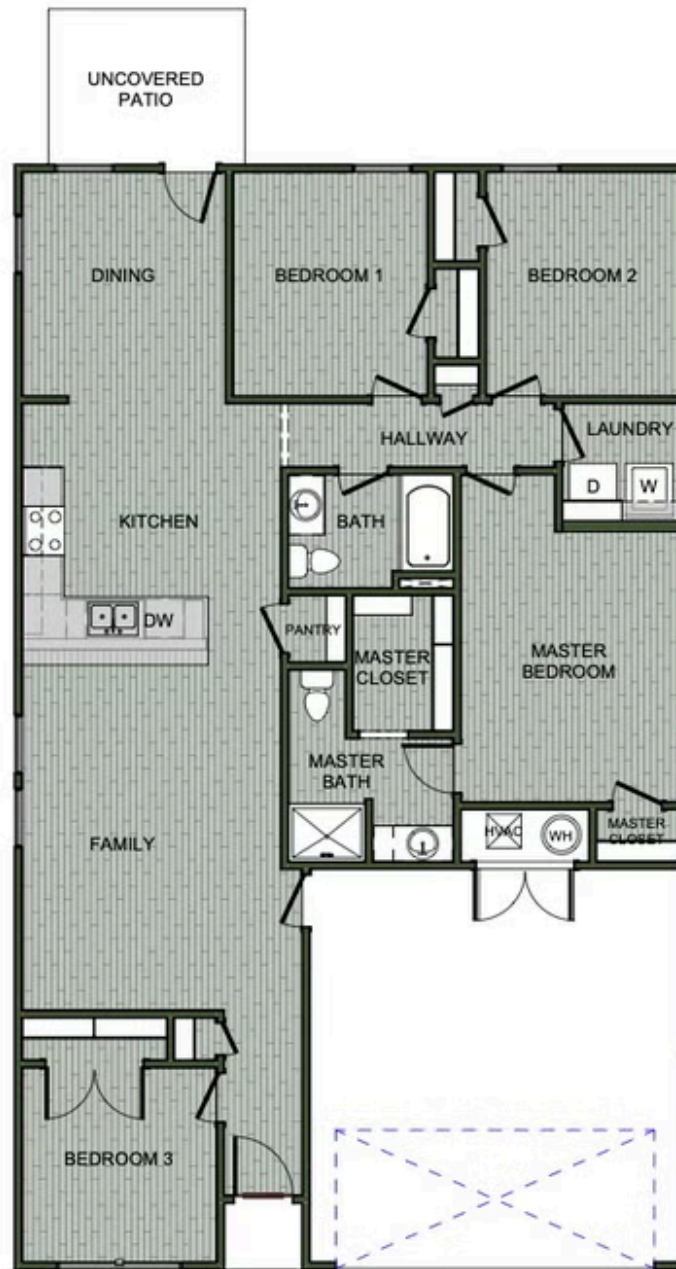

STARTING AT **\$260,000** 🛏 4 🚿 2 🏠 1,506 FT²

This 4 bedroom, 2 bathroom, 1505 square feet home is gorgeous and ready to be filled with your family and friends! Natural light streams into the living and kitchen area so you can enjoy a spacious and airy family area with a dedicated dining space. LVP flooring throughout upgrades your home with durability and style. Available space is truly maximized in this home with a...

1505KP-4C | NEW LADY 3

1505KP-4C | NEW LADY 1

1505KP-4C | NEW LADY 2

1505 KP-4