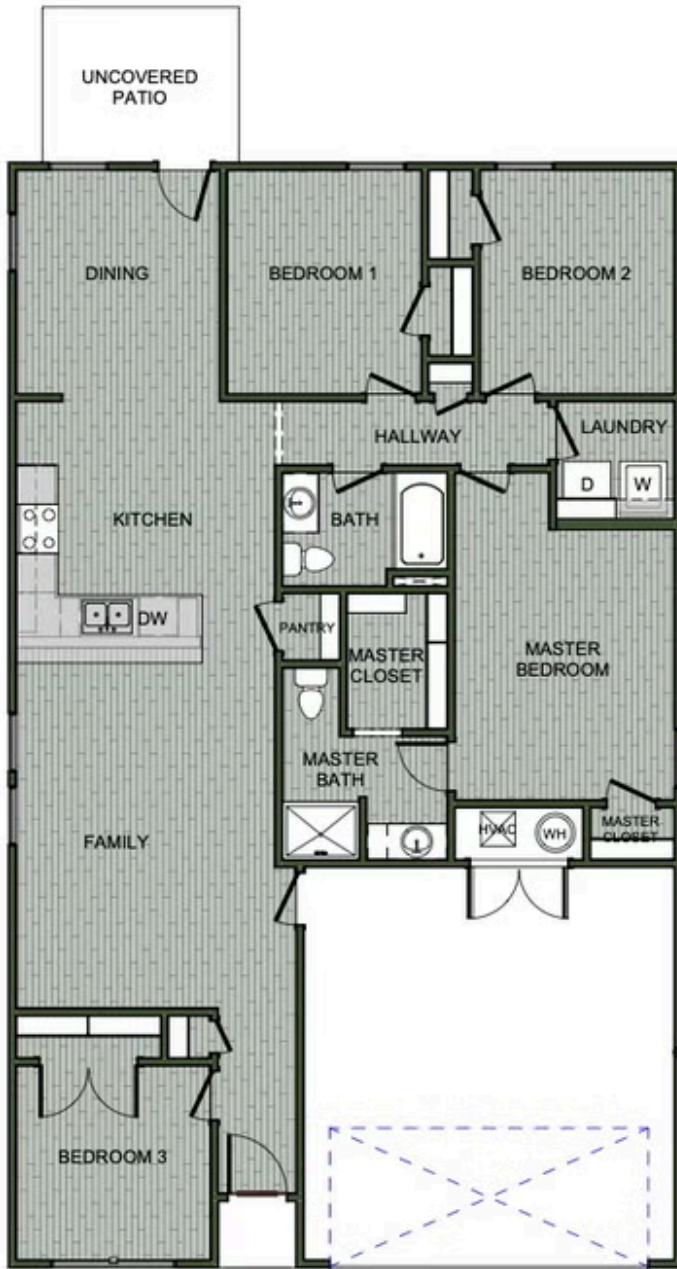

JOPLIN METRO

1505KP-4 Cottage

Floor Plan

STARTING AT **\$260,000**  4  2  2  1,506 FT²

This 4 bedroom, 2 bathroom, 1505 square feet home is gorgeous and ready to be filled with your family and friends! Natural light streams into the living and kitchen area so you can enjoy a spacious and airy family area with a dedicated dining space. LVP flooring throughout upgrades your home with durability and style. Available space is truly maximized in this home with a...

1505KP-4 Cottage

Floor Plan

1505 KP-4