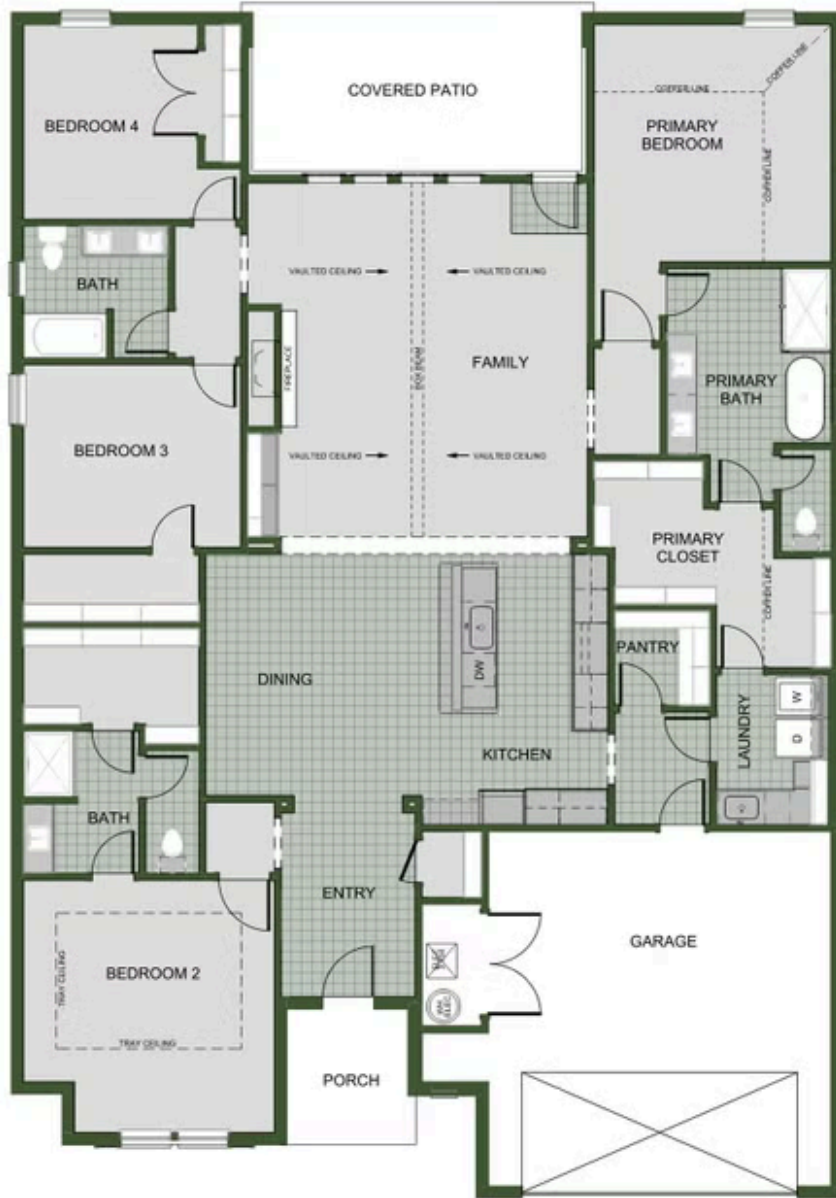

STARTING AT **\$399,000** 🛏 5 🚿 3 🚗 2 📏 2,576 FT²

The 2575 floorplan features a 4 to 5 bedroom, 3-bathroom with over 2,500 square feet of living space. This premium floorplan is designed to elevate your living experience with its exceptional features and thoughtful design. Step into a home with impressive 15' high vaulted ceilings, complemented by a stylish stained box beam, and 8' tall front and back doors that enhance ...

NEW LADY 1

NEW LADY 2

NEW LADY 3

2ND MASTER SUITE

2ND MASTER SUITE

5TH BEDROOM