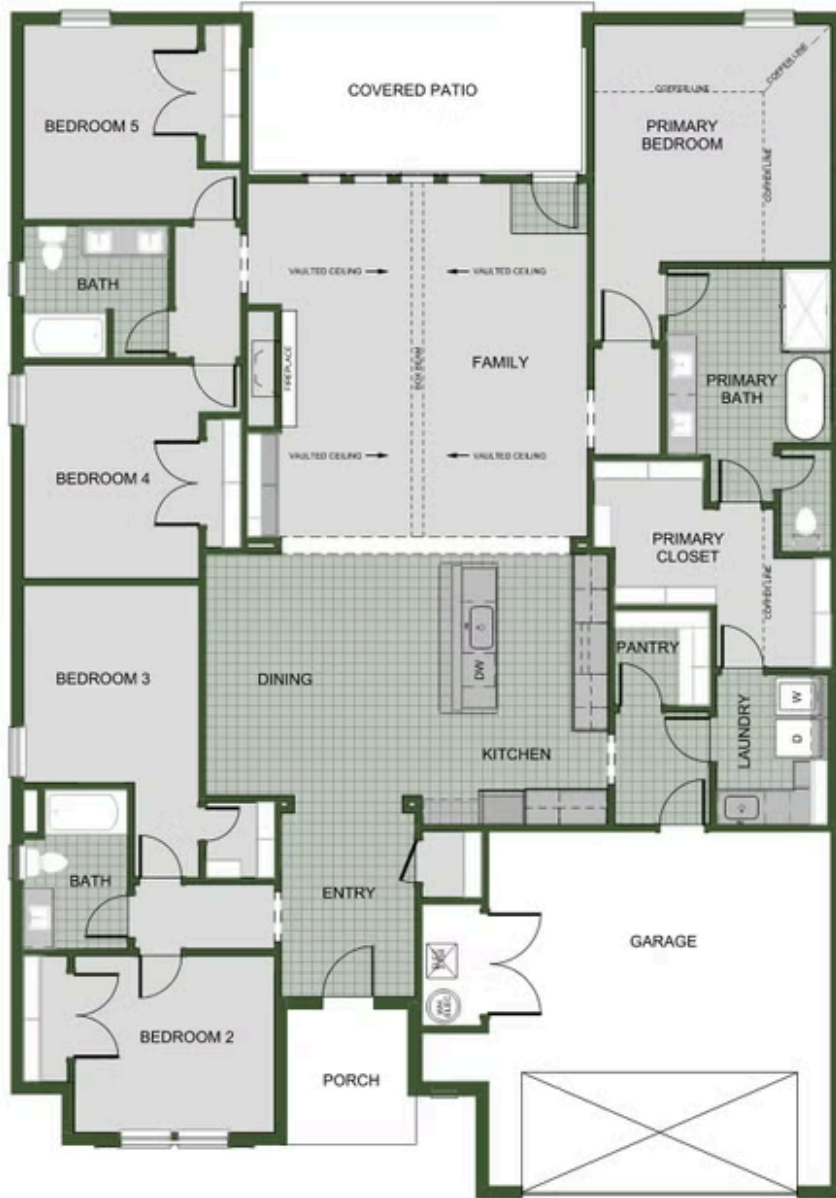

STARTING AT **\$399,000** 🛏 5 🚿 3 🚗 2 📏 2,576 FT²

The 2575 floorplan features a 4 to 5 bedroom, 3-bathroom with over 2,500 square feet of living space. This premium floorplan is designed to elevate your living experience with its exceptional features and thoughtful design. Step into a home with impressive 15' high vaulted ceilings, complemented by a stylish stained box beam, and 8' tall front and back doors that enhance ...

NEW LADY 1

NEW LADY 2

NEW LADY 3

2ND MASTER SUITE

2ND MASTER SUITE

5TH BEDROOM