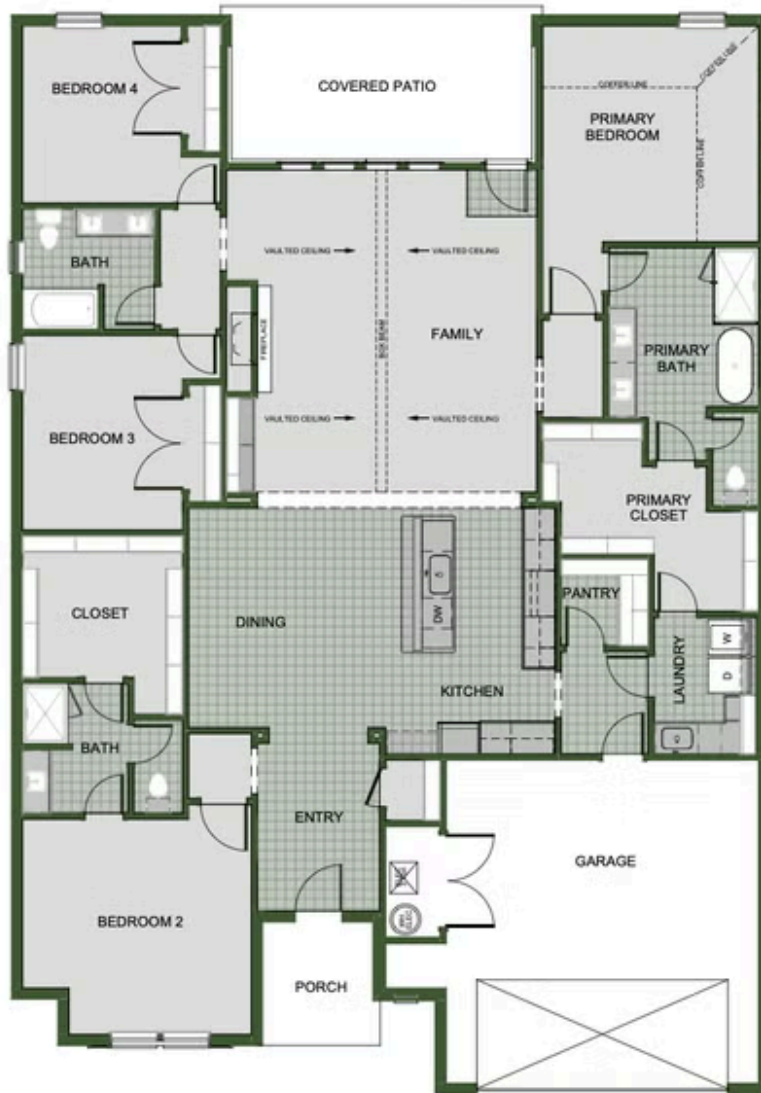

STARTING AT **\$399,000** 🛏 5 🚿 3 🚗 2 📏 2,576 FT²

The 2575 floorplan features a 4 to 5 bedroom, 3-bathroom with over 2,500 square feet of living space. This premium floorplan is designed to elevate your living experience with its exceptional features and thoughtful design. Step into a home with impressive 15' high vaulted ceilings, complemented by a stylish stained box beam, and 8' tall front and back doors that enhance ...

NEW LADY 1

NEW LADY 2

NEW LADY 3

2ND MASTER SUITE

2ND MASTER SUITE

5TH BEDROOM