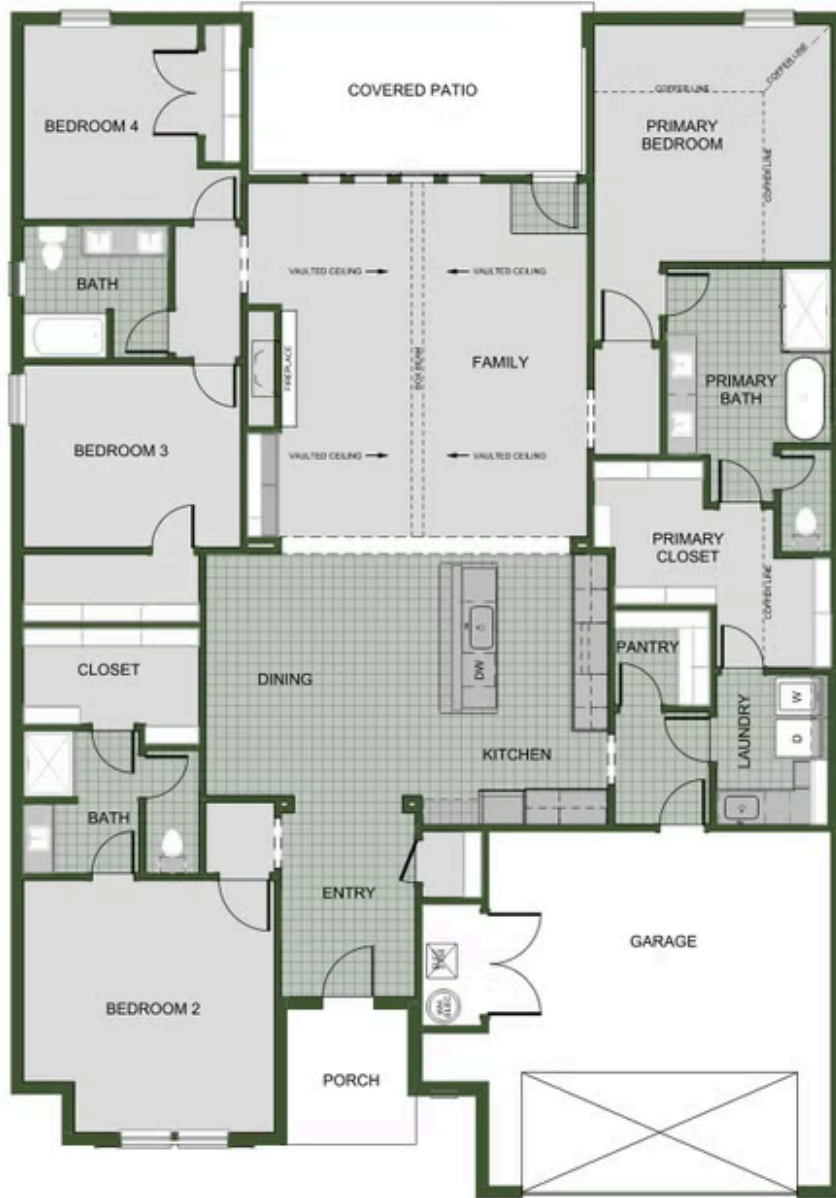

STARTING AT **\$399,000** 🛏 5 🚿 3 🚗 2 📏 2,576 FT²

The 2575 floorplan features a 4 to 5 bedroom, 3-bathroom with over 2,500 square feet of living space. This premium floorplan is designed to elevate your living experience with its exceptional features and thoughtful design. Step into a home with impressive 15' high vaulted ceilings, complemented by a stylish stained box beam, and 8' tall front and back doors that enhance ...

NEW LADY 1

NEW LADY 2

NEW LADY 3

2ND MASTER SUITE

2ND MASTER SUITE

5TH BEDROOM