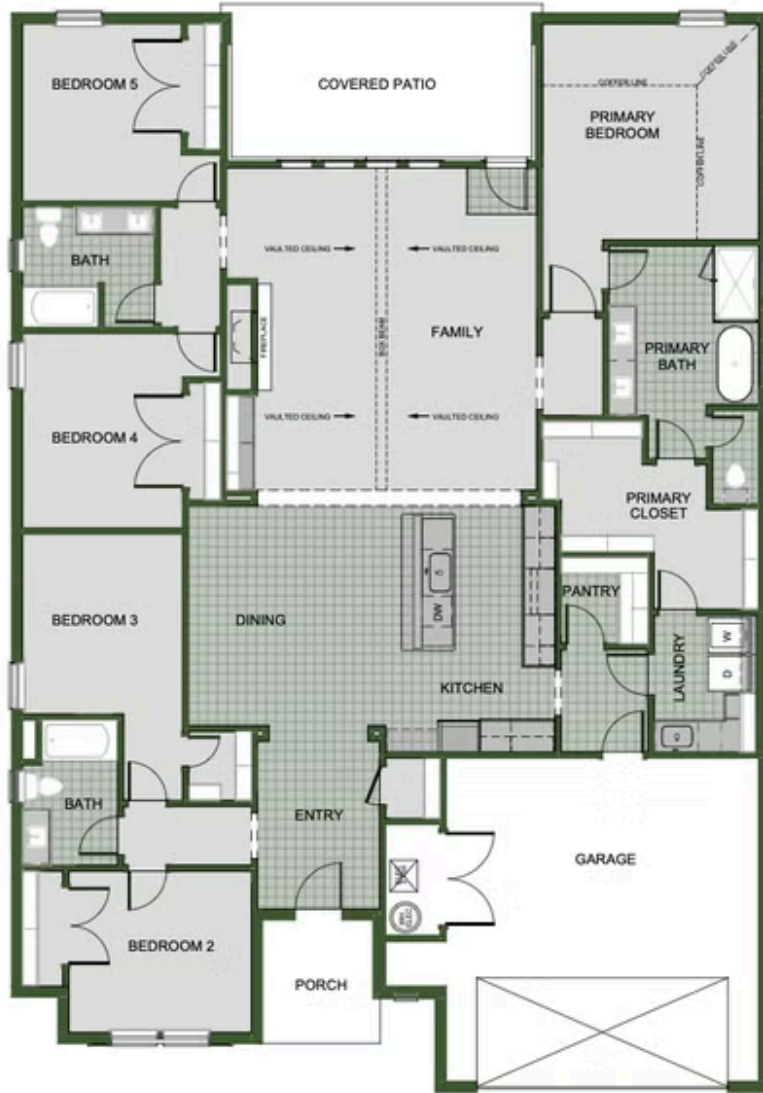

STARTING AT **\$399,000** 🛏 5 🚿 3 🚗 2 📏 2,576 FT²

The 2575 floorplan features a 4 to 5 bedroom, 3-bathroom with over 2,500 square feet of living space. This premium floorplan is designed to elevate your living experience with its exceptional features and thoughtful design. Step into a home with impressive 15' high vaulted ceilings, complemented by a stylish stained box beam, and 8' tall front and back doors that enhance ...

NEW LADY 1

NEW LADY 2

NEW LADY 3

2ND MASTER SUITE

2ND MASTER SUITE

5TH BEDROOM