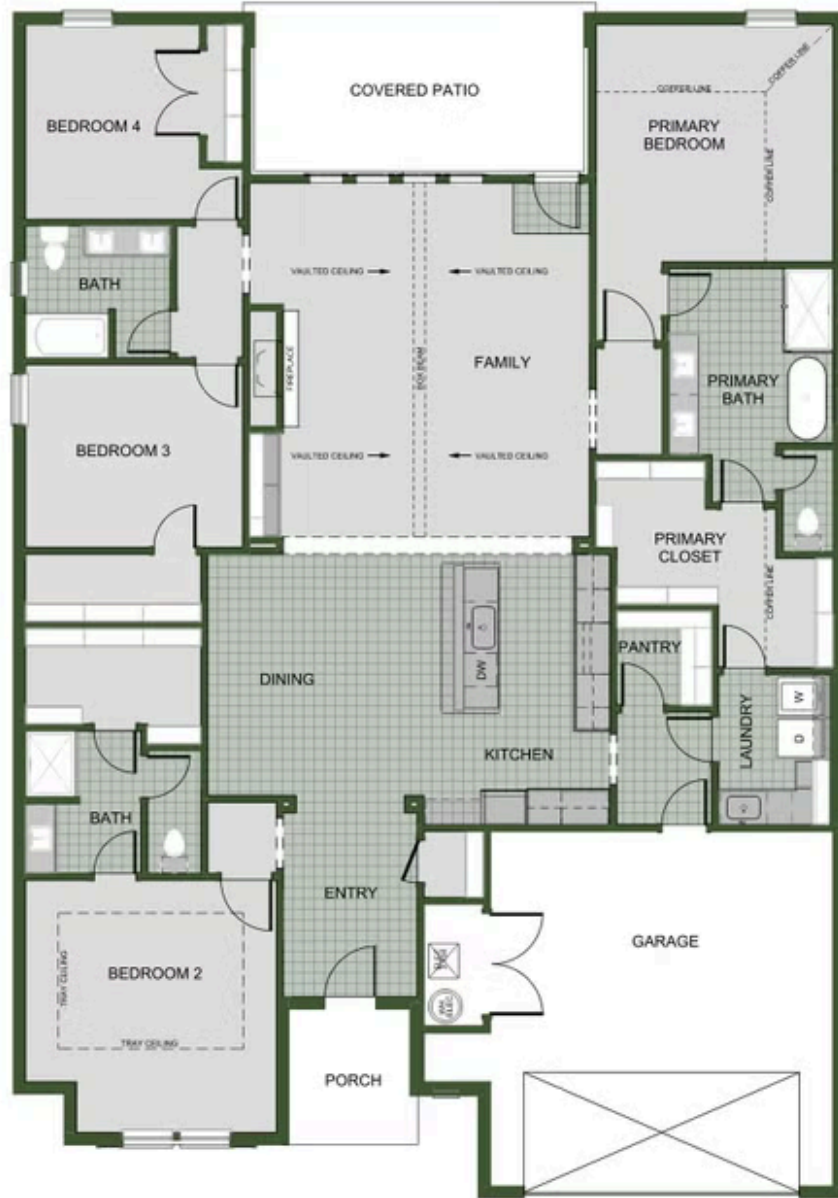

STARTING AT **\$430,000** 🛏 5 🚿 3 🚗 2 📏 2,576 FT²

The 2575 floorplan features a 4 to 5 bedroom, 3-bathroom with over 2,500 square feet of living space. This premium floorplan is designed to elevate your living experience with its exceptional features and thoughtful design. Step into a home with impressive 15' high vaulted ceilings, complemented by a stylish stained box beam, and 8' tall front and back doors that enhance ...

NEW LADY 1

NEW LADY 2

NEW LADY 3

2ND MASTER SUITE