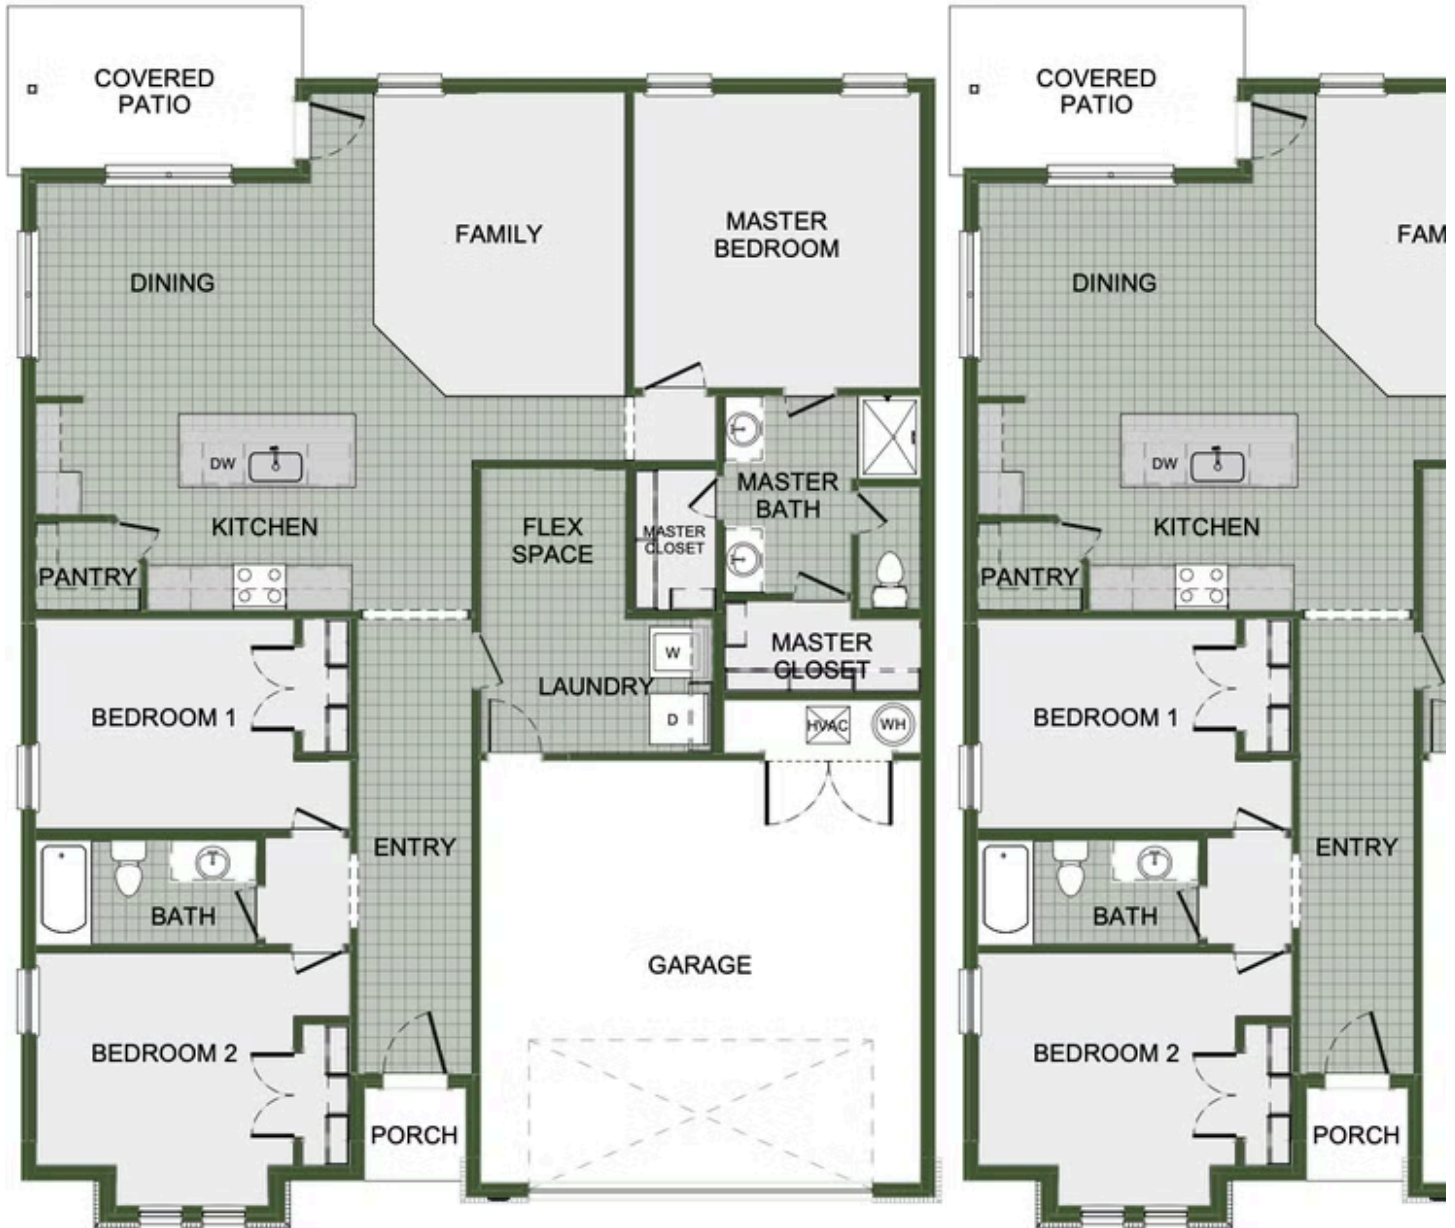

STARTING AT **\$322,000**  3  2  2  1,726 FT²

This 3 bed, 2 bath 1714 square foot floor plan is customizable to your needs. Take your pick from a flexible living space, coffee bar, or pocket office in this 1,700-square-foot home. The ability to choose from structural options to best suit your lifestyle makes this house a home! With an open-concept living space and covered patio, this house is perfect for entertaining...

AMENITIES

POOL

SIDEWALKS

COMMUNITY
POND

GOLF CART
COMMUNITY

PARK

PICKLEBALL
COURTS

POCKET OFFICE OPTION

FLEX SPACE OPTION

COFFEE BAR OPTION