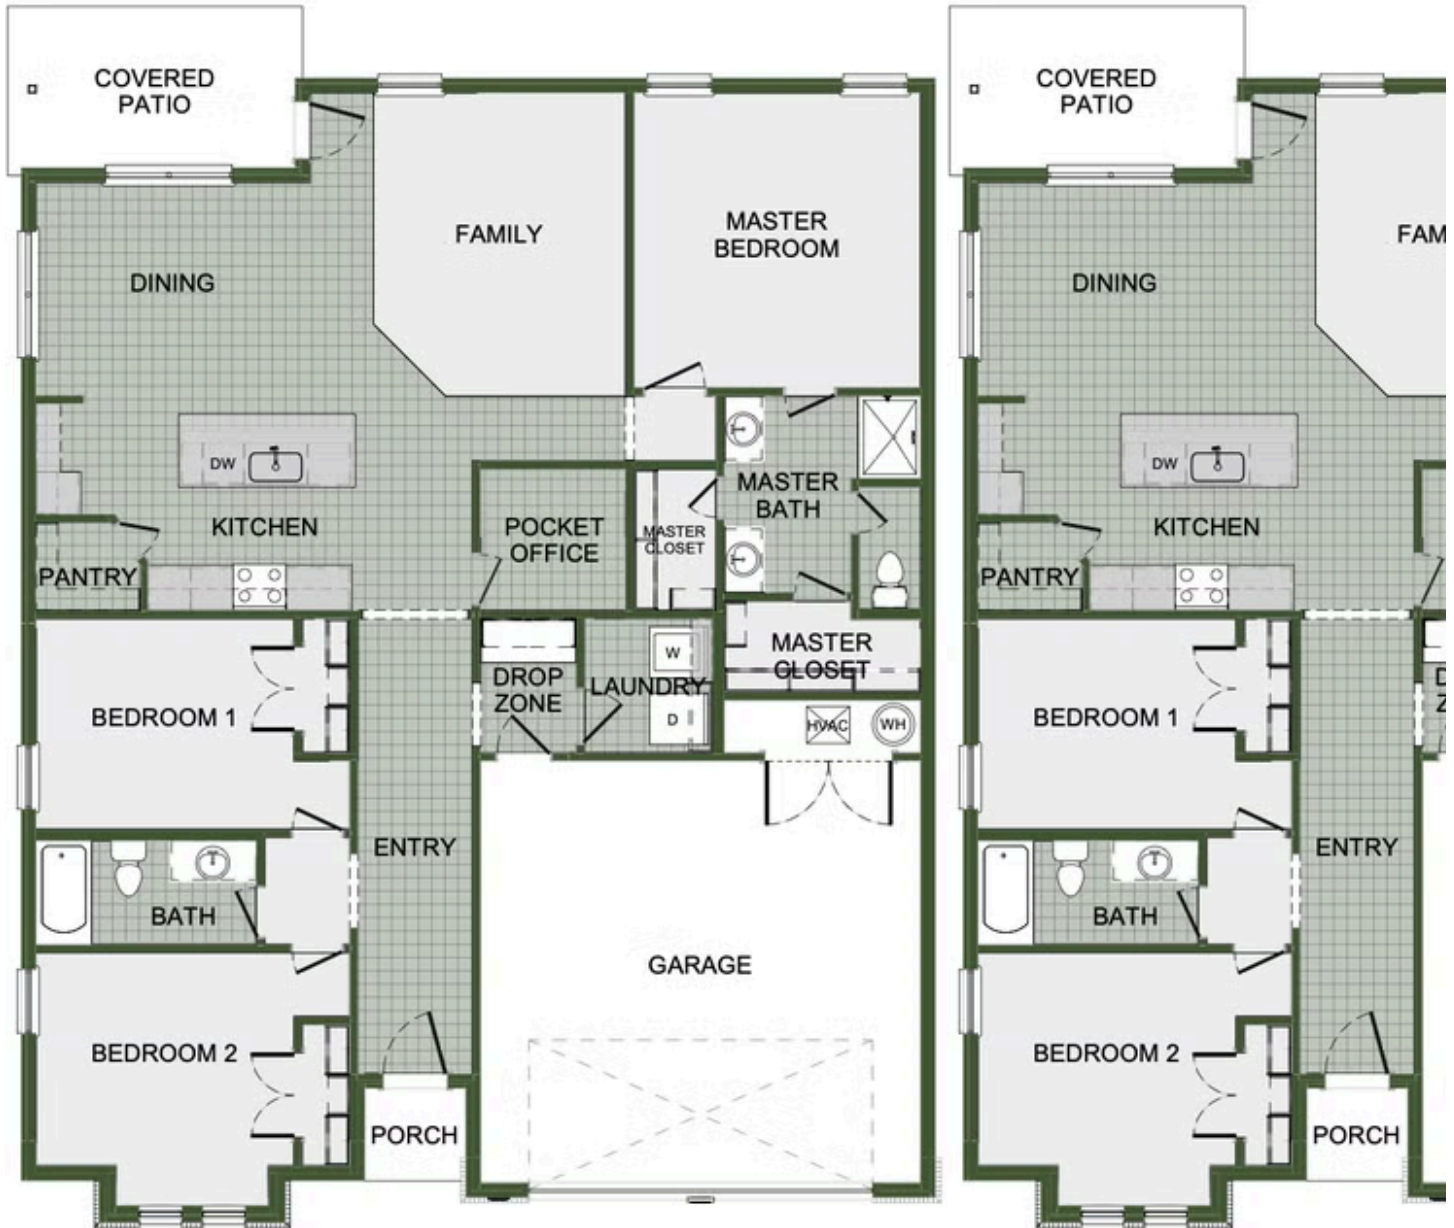

STARTING AT **\$322,000**  3  2  2  1,726 FT²

This 3 bed, 2 bath 1714 square foot floor plan is customizable to your needs. Take your pick from a flexible living space, coffee bar, or pocket office in this 1,700-square-foot home. The ability to choose from structural options to best suit your lifestyle makes this house a home! With an open-concept living space and covered patio, this house is perfect for entertaining...

AMENITIES

POOL

SIDEWALKS

COMMUNITY
POND

GOLF CART
COMMUNITY

PARK

PICKLEBALL
COURTS

POCKET OFFICE OPTION

FLEX SPACE OPTION

COFFEE BAR OPTION