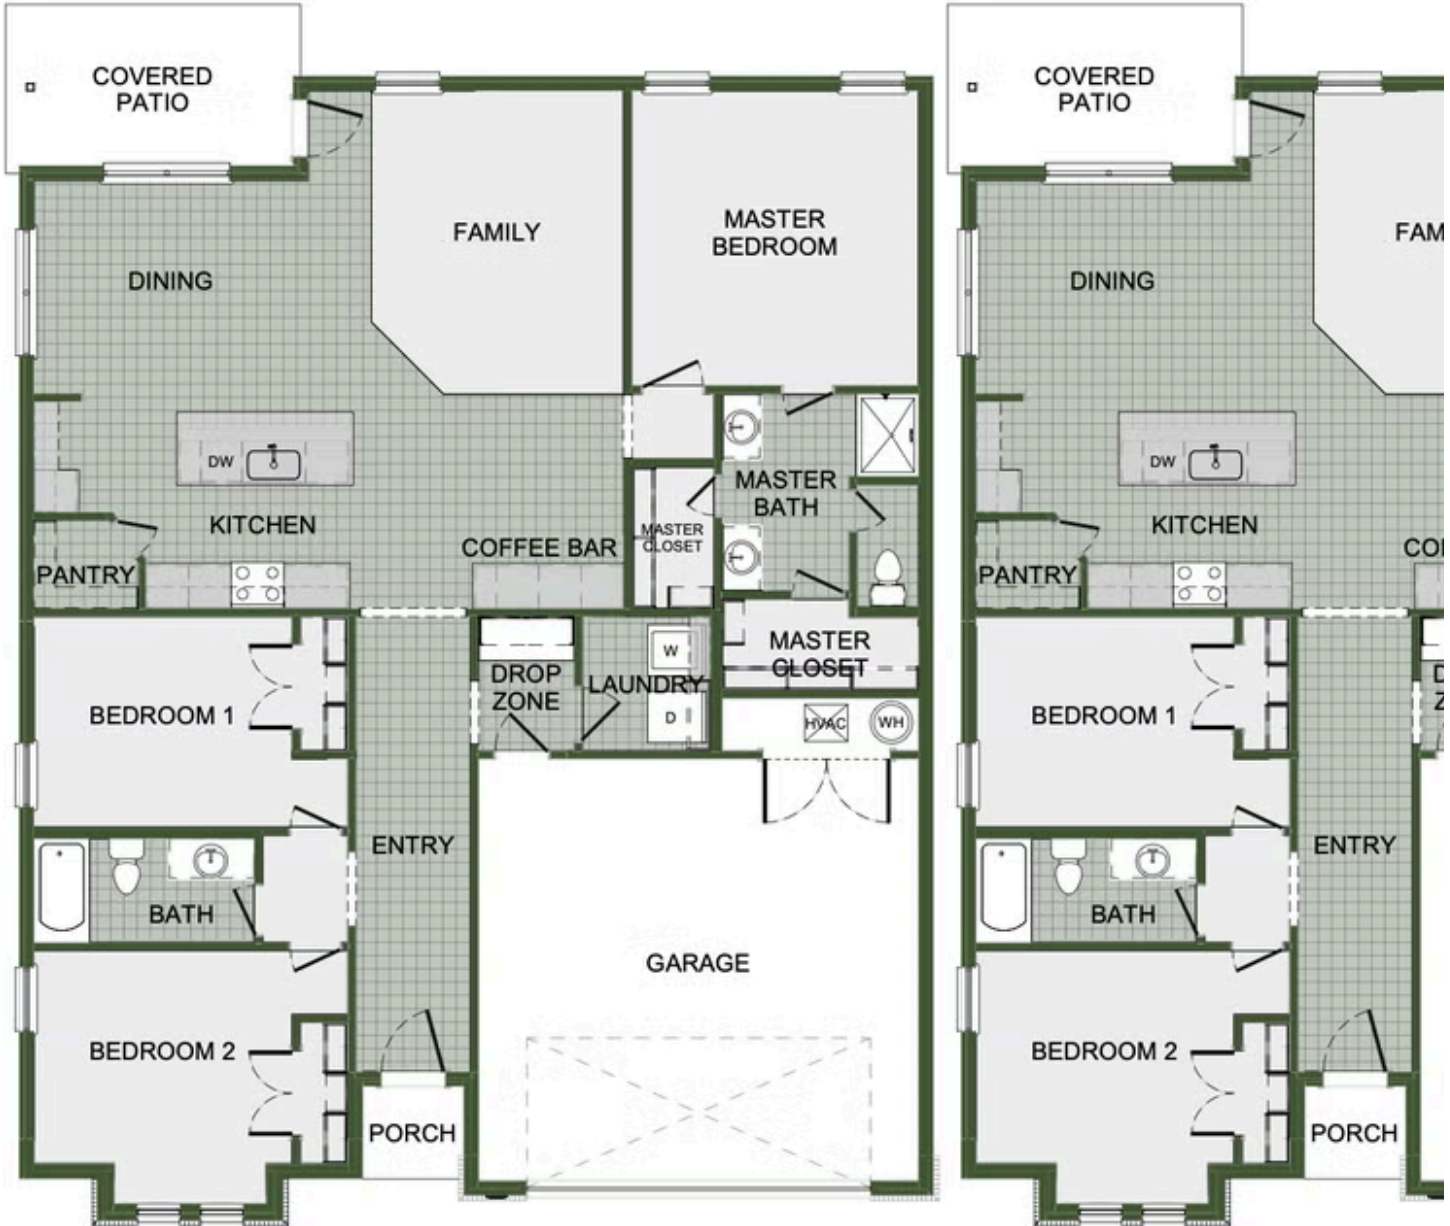

STARTING AT **\$322,000**  3  2  2  1,726 FT²

This 3 bed, 2 bath 1714 square foot floor plan is customizable to your needs. Take your pick from a flexible living space, coffee bar, or pocket office in this 1,700-square-foot home. The ability to choose from structural options to best suit your lifestyle makes this house a home! With an open-concept living space and covered patio, this house is perfect for entertaining...

AMENITIES

POOL

SIDEWALKS

COMMUNITY
POND

GOLF CART
COMMUNITY

PARK

PICKLEBALL
COURTS

POCKET OFFICE OPTION

FLEX SPACE OPTION

COFFEE BAR OPTION