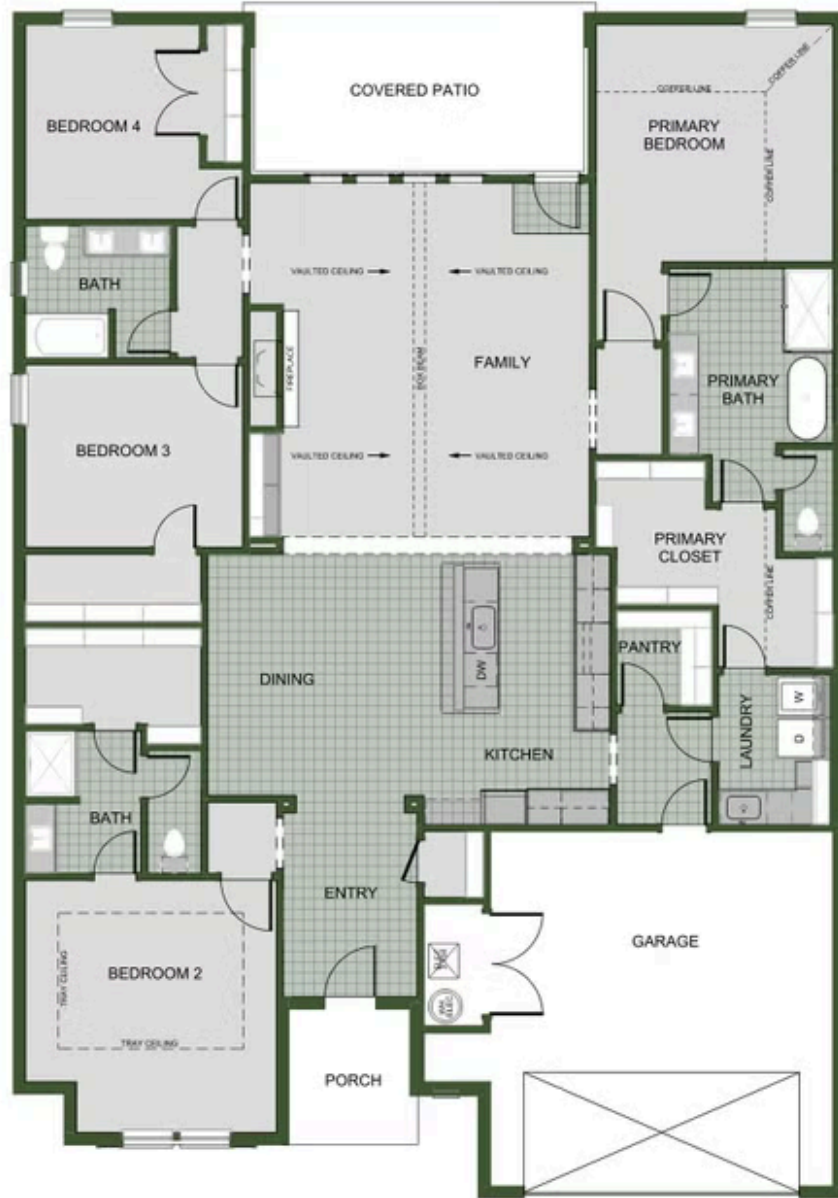

STARTING AT **\$398,000** 🛏 5 🚿 3 🚗 2 🏠 2,576 FT²

The 2575 floorplan features a 4 to 5 bedroom, 3-bathroom with over 2,500 square feet of living space. This premium floorplan is designed to elevate your living experience with its exceptional features and thoughtful design. Step into a home with impressive 15' high vaulted ceilings, complemented by a stylish stained box beam, and 8' tall front and back doors that enhance ...

NEW LADY 3

2ND MASTER SUITE