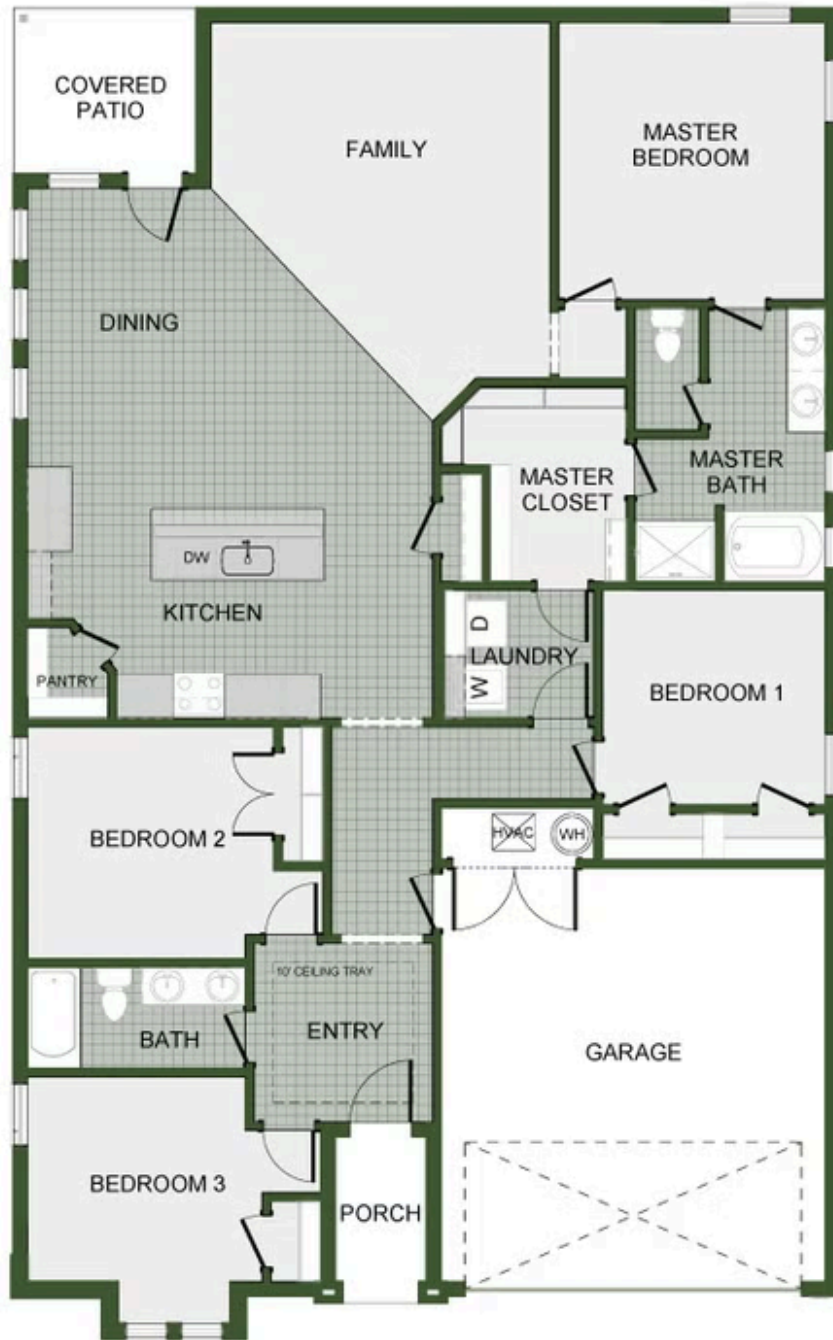

STARTING AT **\$306,000**  4  2  2  1,950 FT²

This 1950 square foot 4 bedroom, 2 bathroom home features a spacious and open floor plan. The main living area includes a large living room that flows seamlessly into a modern kitchen and dining area, creating the perfect space for entertaining guests. The home includes four bedrooms and two full bathrooms. With its thoughtful design and practical amenities, this home is ...

1950-4