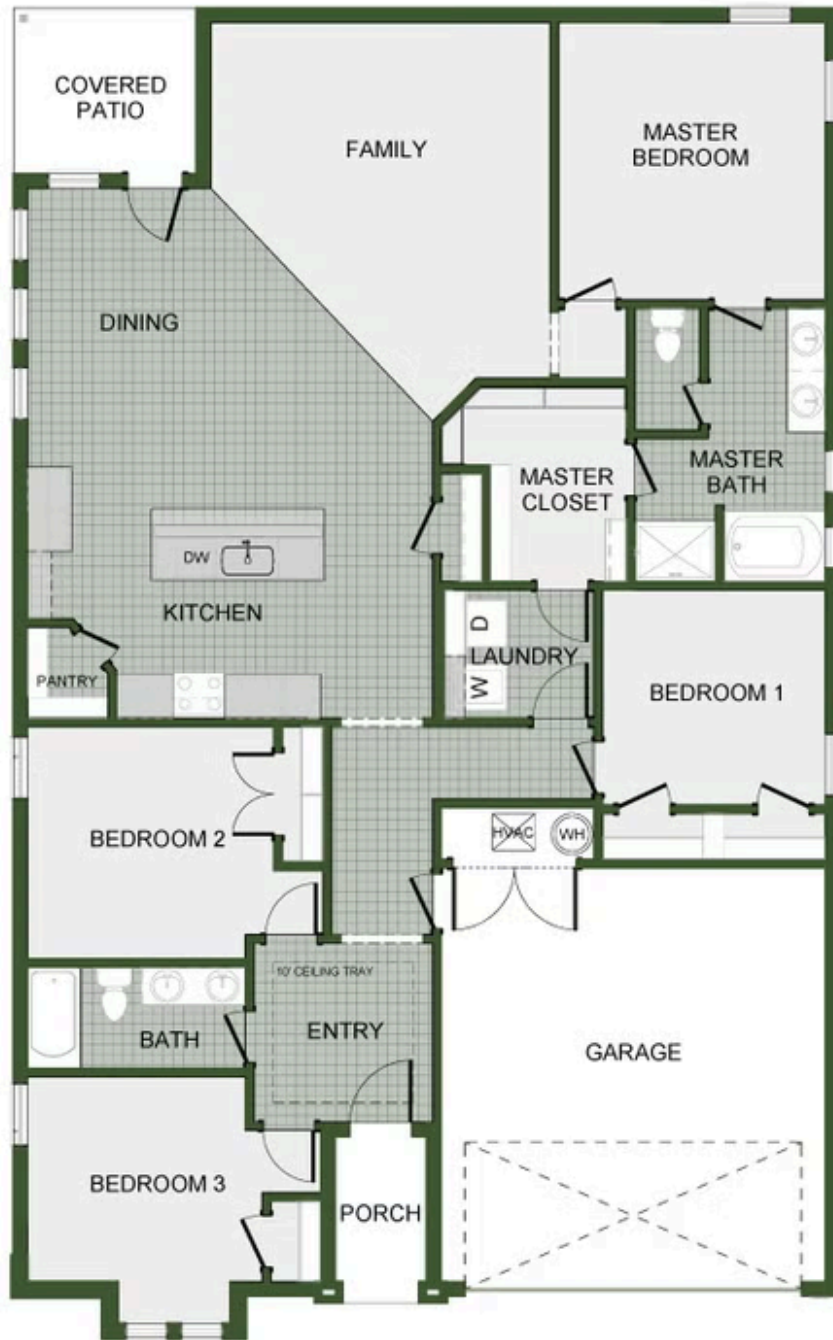

STARTING AT **\$329,000** 🛏️ 4 🚿 2 🚗 2 🏠 1,950 FT²

This 1950 square foot 4 bedroom, 2 bathroom home features a spacious and open floor plan. The main living area includes a large living room that flows seamlessly into a modern kitchen and dining area, creating the perfect space for entertaining guests. The home includes four bedrooms and two full bathrooms. With its thoughtful design and practical amenities, this home is ...

1950-4