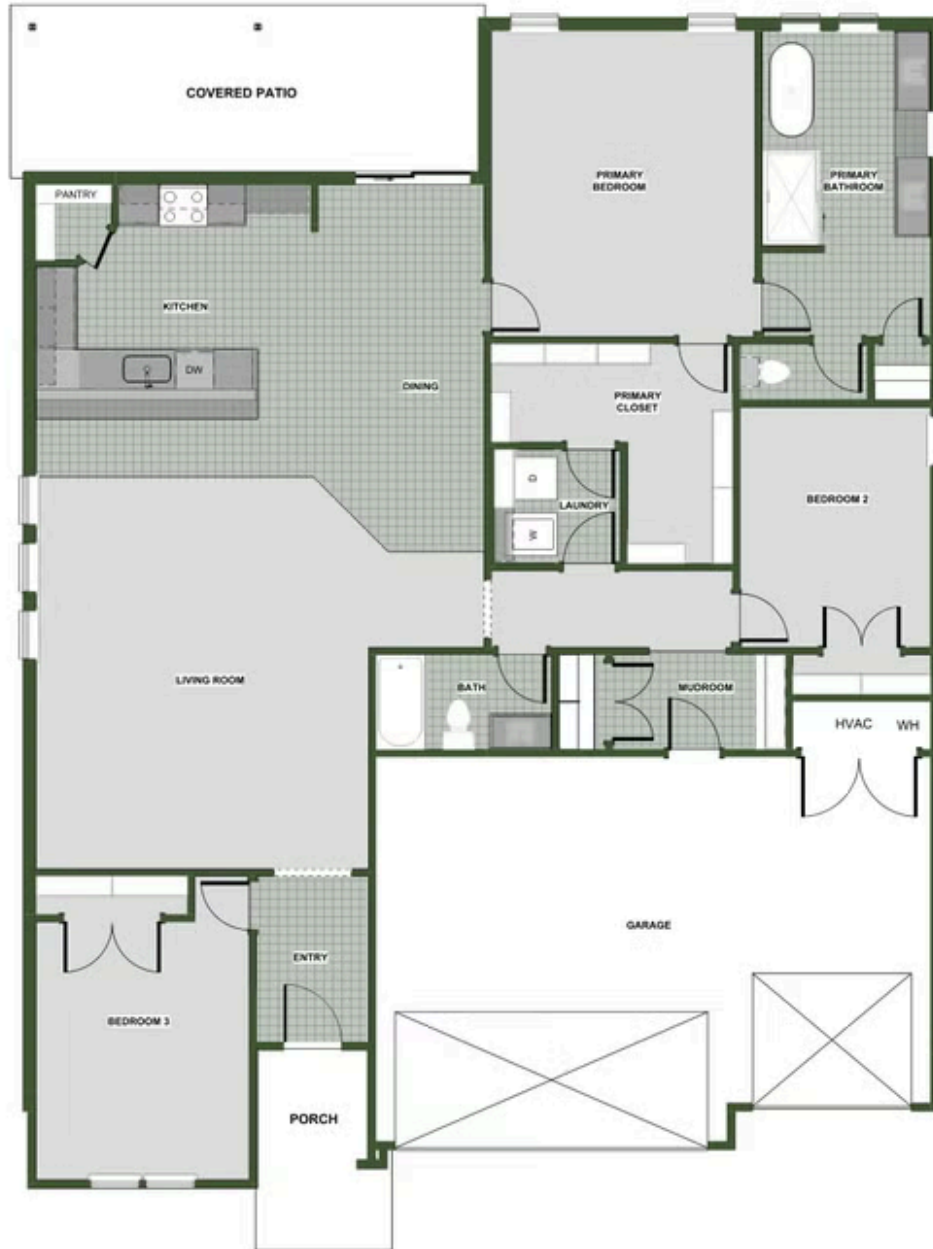

STARTING AT \$349,000  3 - 4  2  3  2,000 FT<sup>2</sup>

This 2000-square-foot home offers a comfortable blend of style and functionality, featuring a 3-car garage and the flexibility of 3 or 4 bedrooms to suit your family's needs. The kitchen includes a corner pantry, generous counter space, and bar seating, all flowing naturally into the dining and living areas to create an easy, open environment for everyday living or hos...

AMENITIES

POOL

COMMUNITY  
POND

WALKING  
TRAIL

PARK

PICKLEBALL  
COURTS

4TH BEDROOM OPTION