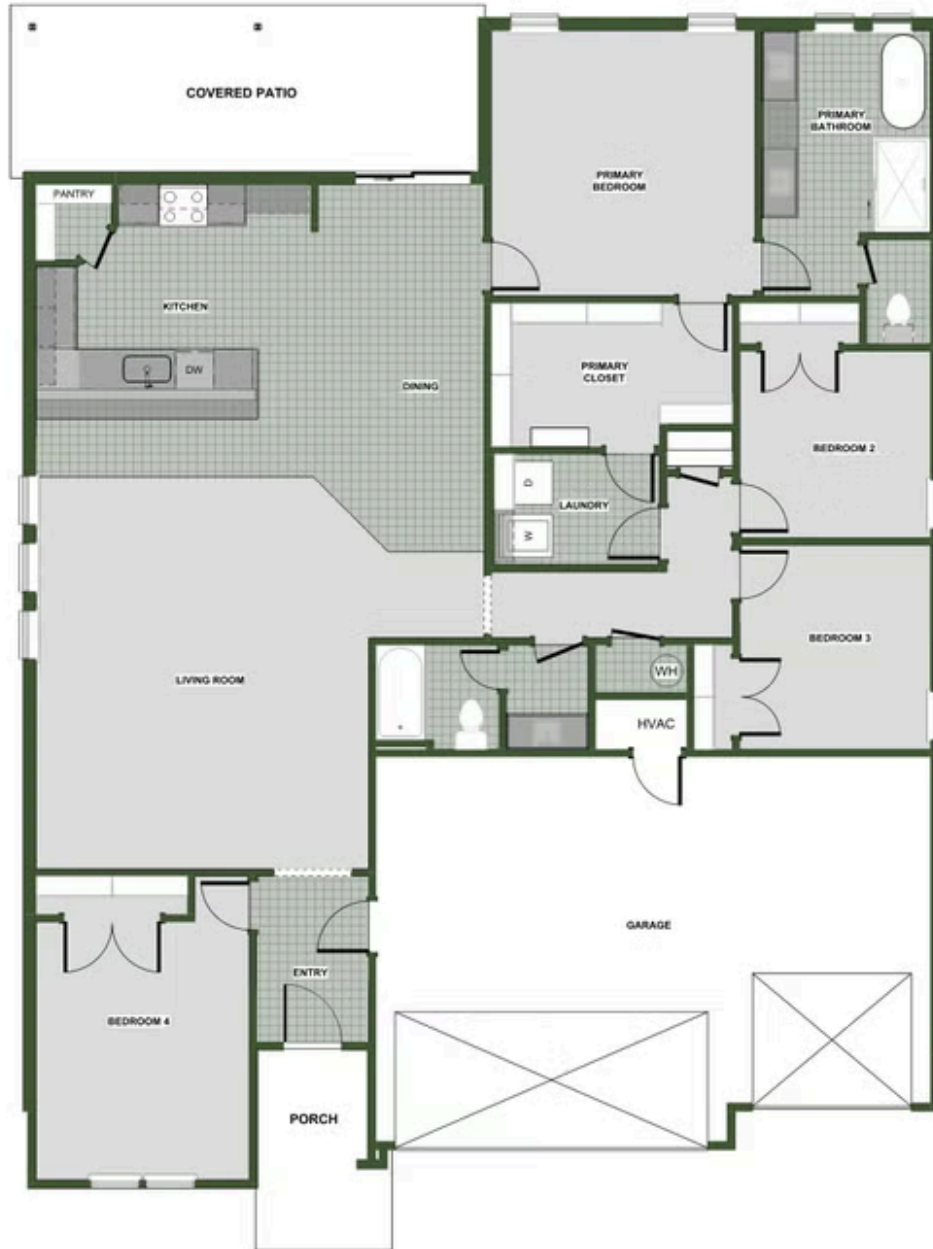

STARTING AT \$349,000  3 - 4  2  3  2,000 FT<sup>2</sup>

This 2000-square-foot home offers a comfortable blend of style and functionality, featuring a 3-car garage and the flexibility of 3 or 4 bedrooms to suit your family's needs. The kitchen includes a corner pantry, generous counter space, and bar seating, all flowing naturally into the dining and living areas to create an easy, open environment for everyday living or hos...

AMENITIES

POOL

COMMUNITY  
POND

WALKING  
TRAIL

PARK

PICKLEBALL  
COURTS

4TH BEDROOM OPTION