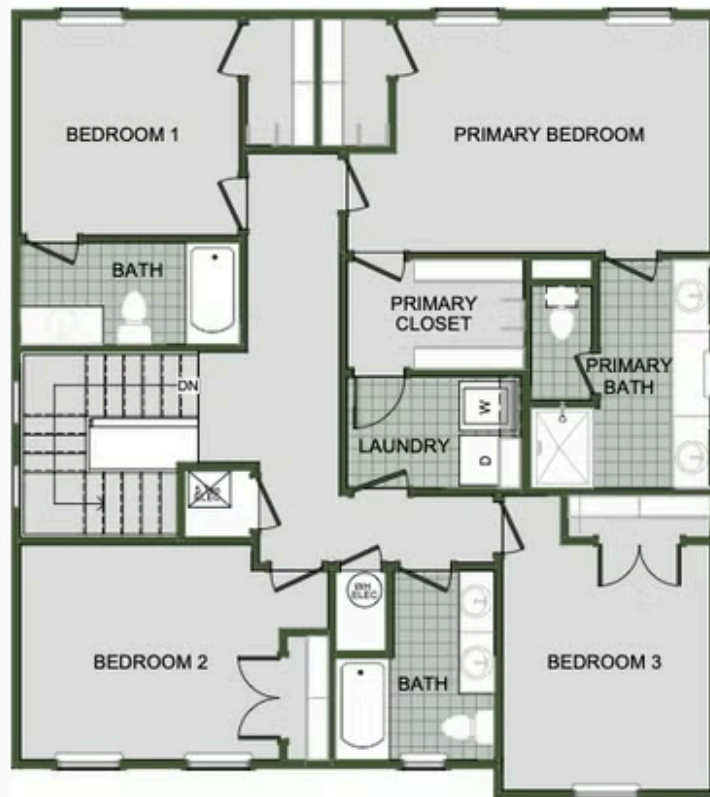

# 2000 Two Story

Floor Plan

STARTING AT **\$341,000**  3 - 4  2.5 - 3  2  2,000 FT<sup>2</sup>

Introducing our 2000 Two Story this 3 - 4 bedroom, 2.5 to 3.5 bathroom with 1979 square foot home is the epitome of versatility for your family's needs! This floor plan offers an open-concept layout on the ground floor, with options for an upstairs loft, a fourth bedroom, or even a bedroom en-suite. Discover a home that adapts to your lifestyle with the 2000 Two Story – w...

## AMENITIES

POOL

COMMUNITY  
POND

WALKING  
TRAIL

PARK

PICKLEBALL  
COURTS

FIRST FLOOR

LOFT OPTION

4 BEDROOM EN-SUITE OPTION

4 BEDROOM OPTION