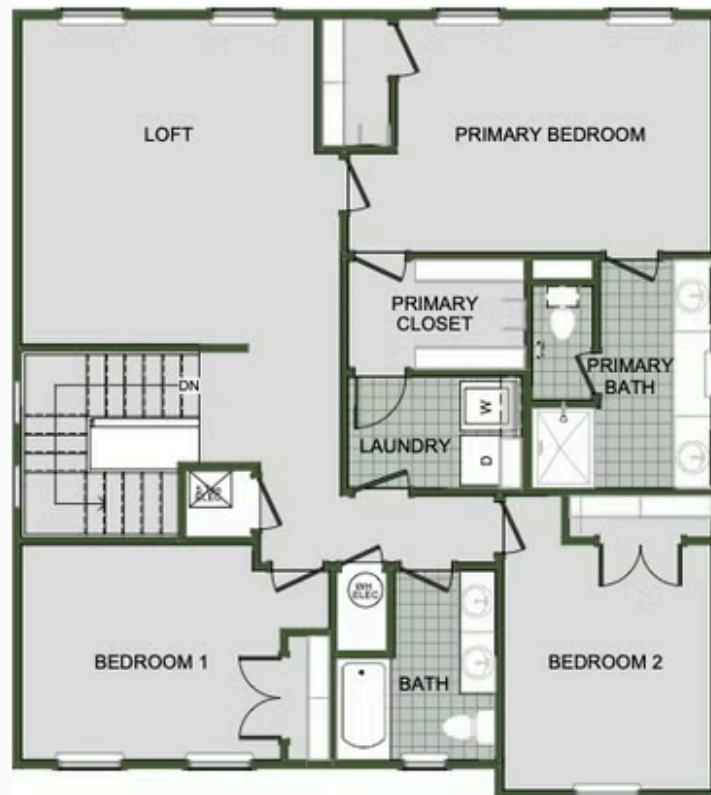

# 2000 Two Story

Floor Plan

STARTING AT **\$341,000**  3 - 4  2.5 - 3  2  2,000 FT<sup>2</sup>

Introducing our 2000 Two Story this 3 - 4 bedroom, 2.5 to 3.5 bathroom with 1979 square foot home is the epitome of versatility for your family's needs! This floor plan offers an open-concept layout on the ground floor, with options for an upstairs loft, a fourth bedroom, or even a bedroom en-suite. Discover a home that adapts to your lifestyle with the 2000 Two Story – w...

## AMENITIES

POOL

COMMUNITY  
POND

WALKING  
TRAIL

PARK

PICKLEBALL  
COURTS

FIRST FLOOR

LOFT OPTION

4 BEDROOM EN-SUITE OPTION

4 BEDROOM OPTION