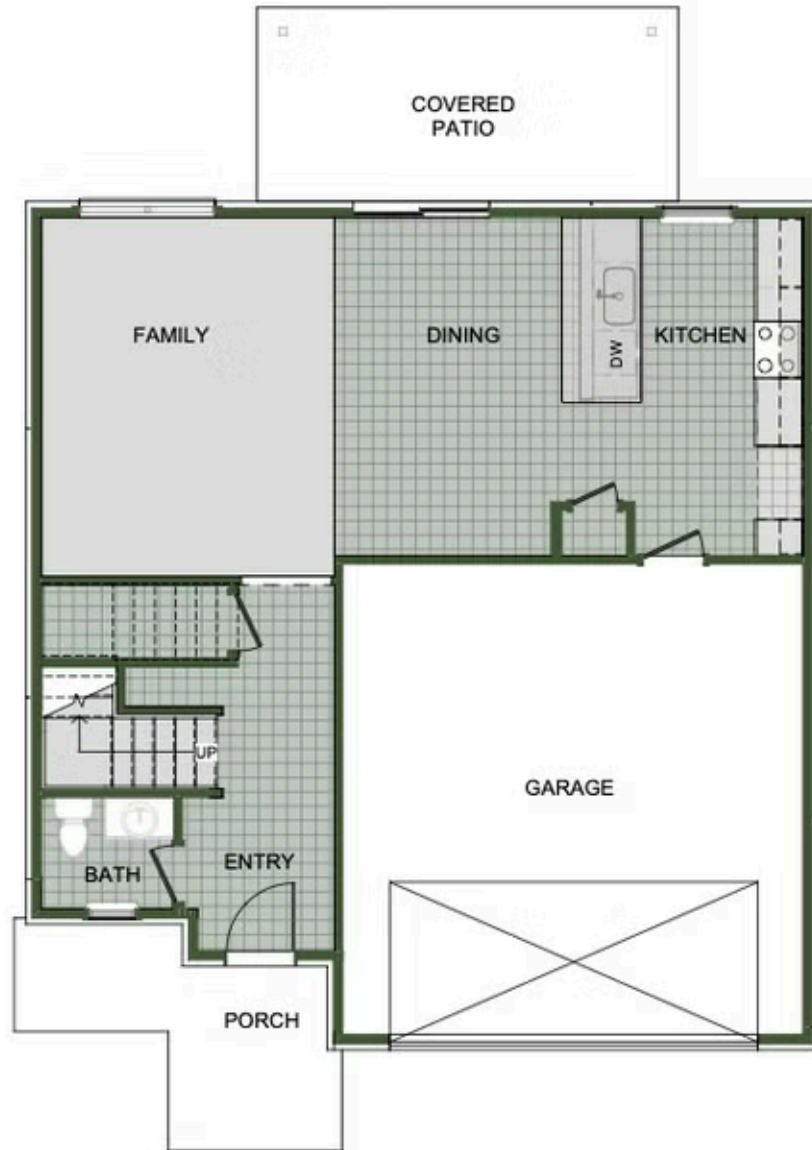

# 2000 Two Story

Floor Plan

STARTING AT **\$341,000**  3 - 4  2.5 - 3  2  2,000 FT<sup>2</sup>

Introducing our 2000 Two Story this 3 - 4 bedroom, 2.5 to 3.5 bathroom with 1979 square foot home is the epitome of versatility for your family's needs! This floor plan offers an open-concept layout on the ground floor, with options for an upstairs loft, a fourth bedroom, or even a bedroom en-suite. Discover a home that adapts to your lifestyle with the 2000 Two Story – w...

## AMENITIES

POOL

COMMUNITY  
POND

WALKING  
TRAIL

PARK

PICKLEBALL  
COURTS

FIRST FLOOR

LOFT OPTION

4 BEDROOM EN-SUITE OPTION

4 BEDROOM OPTION