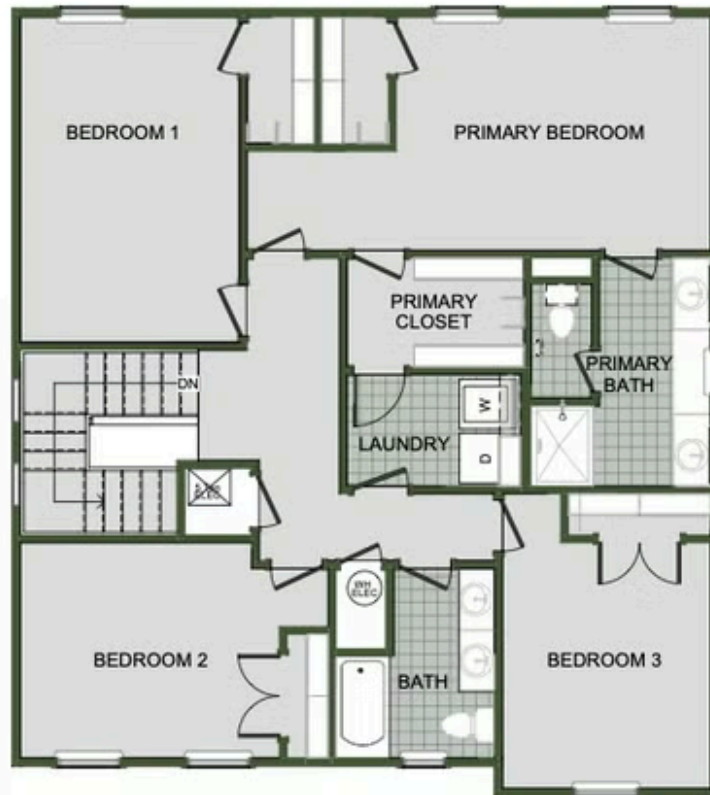

# 2000 Two Story

Floor Plan

STARTING AT **\$341,000**  3 - 4  2.5 - 3  2  2,000 FT<sup>2</sup>

Introducing our 2000 Two Story this 3 - 4 bedroom, 2.5 to 3.5 bathroom with 1979 square foot home is the epitome of versatility for your family's needs! This floor plan offers an open-concept layout on the ground floor, with options for an upstairs loft, a fourth bedroom, or even a bedroom en-suite. Discover a home that adapts to your lifestyle with the 2000 Two Story – w...

## AMENITIES

POOL

COMMUNITY  
POND

WALKING  
TRAIL

PARK

PICKLEBALL  
COURTS

FIRST FLOOR

LOFT OPTION

4 BEDROOM EN-SUITE OPTION

4 BEDROOM OPTION