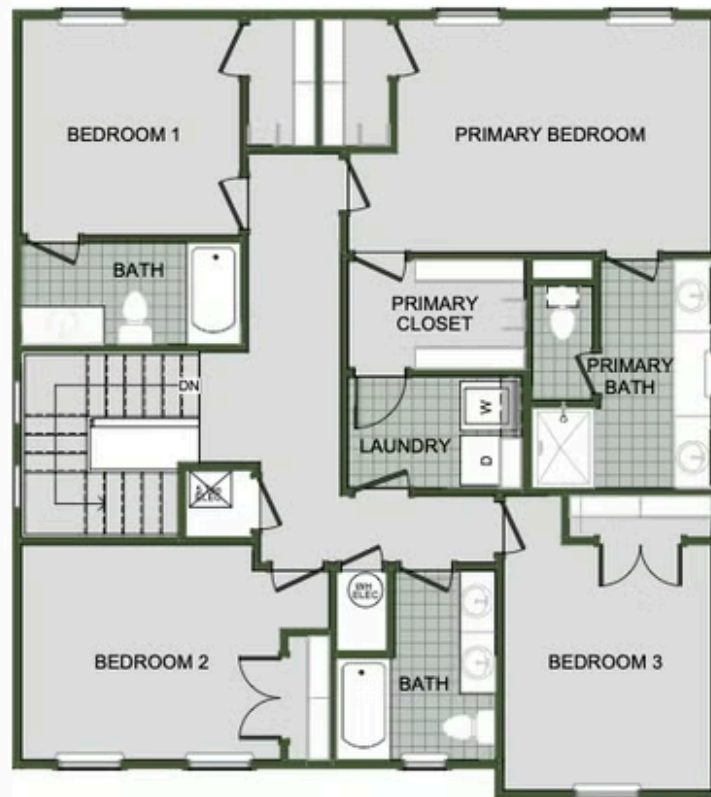

FRAZIER MEADOWS

2000 Two Story

Floor Plan

STARTING AT **\$341,000**  3 - 4  2.5 - 3  2  2,000 FT²

Introducing our 2000 Two Story this 3 - 4 bedroom, 2.5 to 3.5 bathroom with 1979 square foot home is the epitome of versatility for your family's needs! This floor plan offers an open-concept layout on the ground floor, with options for an upstairs loft, a fourth bedroom, or even a bedroom en-suite. Discover a home that adapts to your lifestyle with the 2000 Two Story – w...

AMENITIES

POOL

COMMUNITY
POND

WALKING
TRAIL

PARK

PICKLEBALL
COURTS

FIRST FLOOR

LOFT OPTION

4 BEDROOM EN-SUITE OPTION

4 BEDROOM OPTION