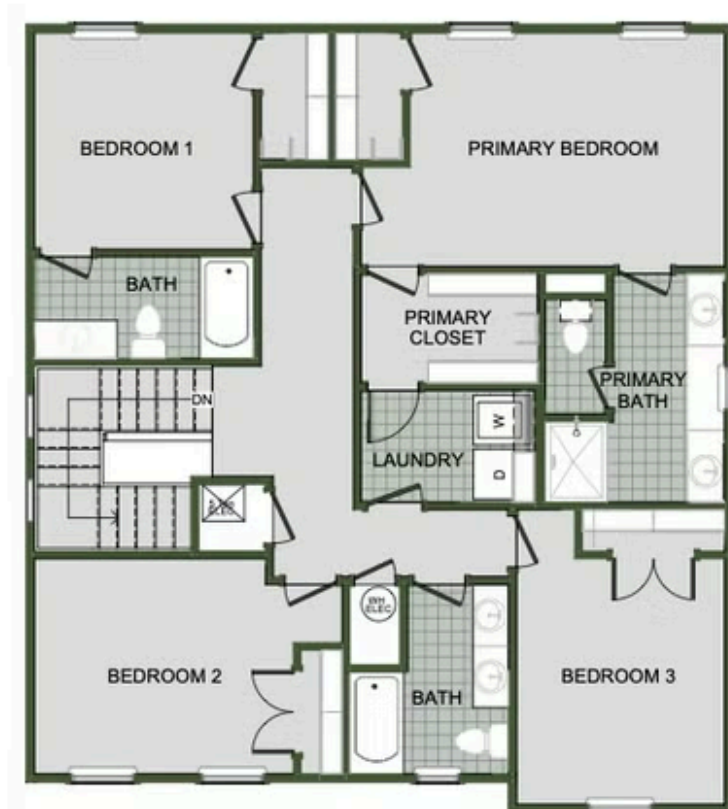

STARTING AT **\$341,000** 🛏 3 - 4 🚿 2.5 - 3 🚗 2 📏 2,000 FT²

Introducing our 2000 Two Story this 3 - 4 bedroom, 2.5 to 3.5 bathroom with 1979 square foot home is the epitome of versatility for your family's needs! This floor plan offers an open-concept layout on the ground floor, with options for an upstairs loft, a fourth bedroom, or even a bedroom en-suite. Discover a home that adapts to your lifestyle with the 2000 Two Story – w...

FRAZIER MEADOWS
2000 Two Story
Floor Plan

NEW LADY 3

FIRST FLOOR

LOFT OPTION

4 BEDROOM EN-SUITE OPTION

4 BEDROOM OPTION