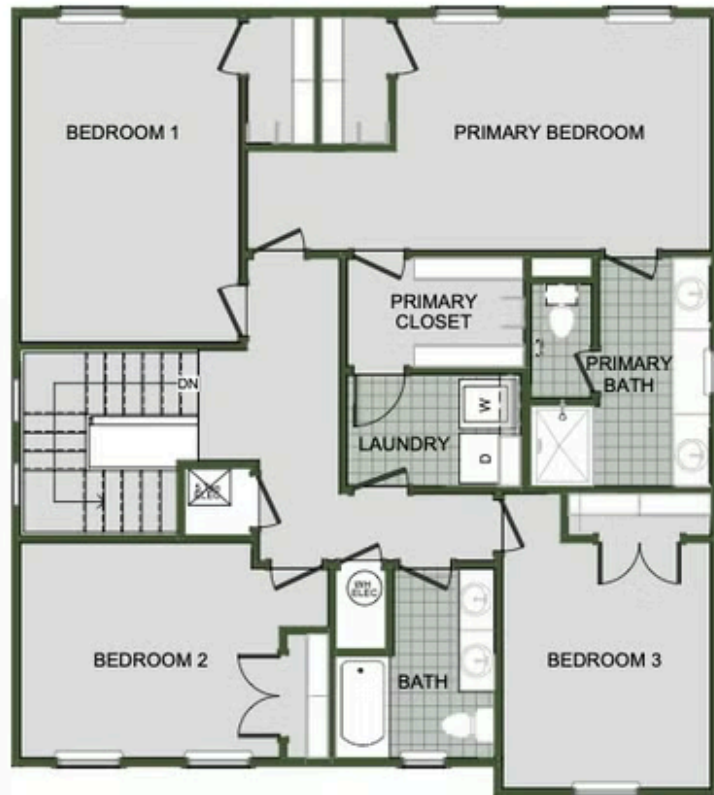

STARTING AT **\$341,000** 🛏 3 - 4 🚿 2.5 - 3 🚗 2 📏 2,000 FT²

Introducing our 2000 Two Story this 3 - 4 bedroom, 2.5 to 3.5 bathroom with 1979 square foot home is the epitome of versatility for your family's needs! This floor plan offers an open-concept layout on the ground floor, with options for an upstairs loft, a fourth bedroom, or even a bedroom en-suite. Discover a home that adapts to your lifestyle with the 2000 Two Story – w...

FRAZIER MEADOWS
2000 Two Story
Floor Plan

NEW LADY 3

FIRST FLOOR

LOFT OPTION

4 BEDROOM EN-SUITE OPTION

4 BEDROOM OPTION