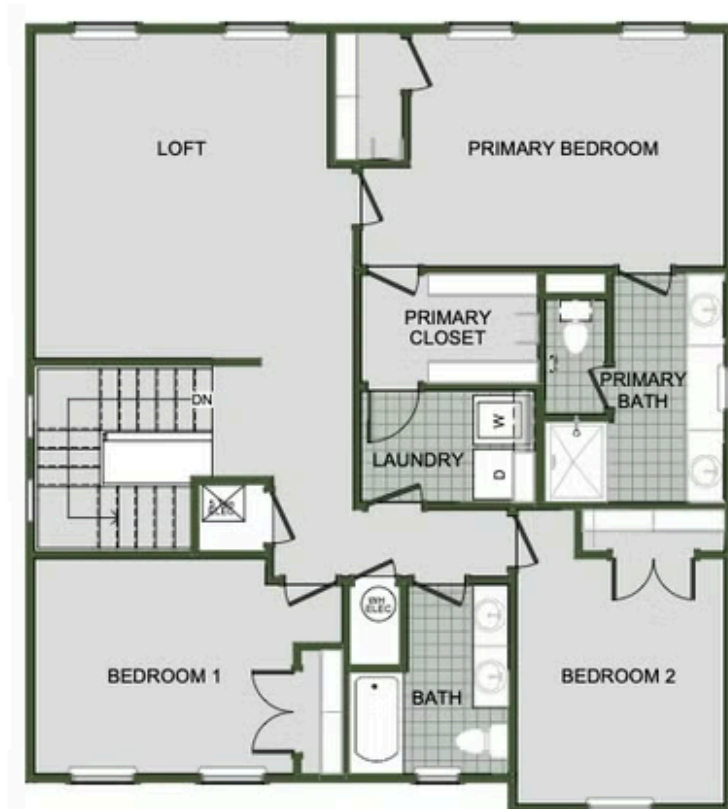

STARTING AT **\$341,000** 🛏 3 - 4 🚿 2.5 - 3 🚗 2 📏 2,000 FT²

Introducing our 2000 Two Story this 3 - 4 bedroom, 2.5 to 3.5 bathroom with 1979 square foot home is the epitome of versatility for your family's needs! This floor plan offers an open-concept layout on the ground floor, with options for an upstairs loft, a fourth bedroom, or even a bedroom en-suite. Discover a home that adapts to your lifestyle with the 2000 Two Story – w...

FRAZIER MEADOWS
2000 Two Story
Floor Plan

NEW LADY 3

FIRST FLOOR

LOFT OPTION

4 BEDROOM EN-SUITE OPTION

4 BEDROOM OPTION