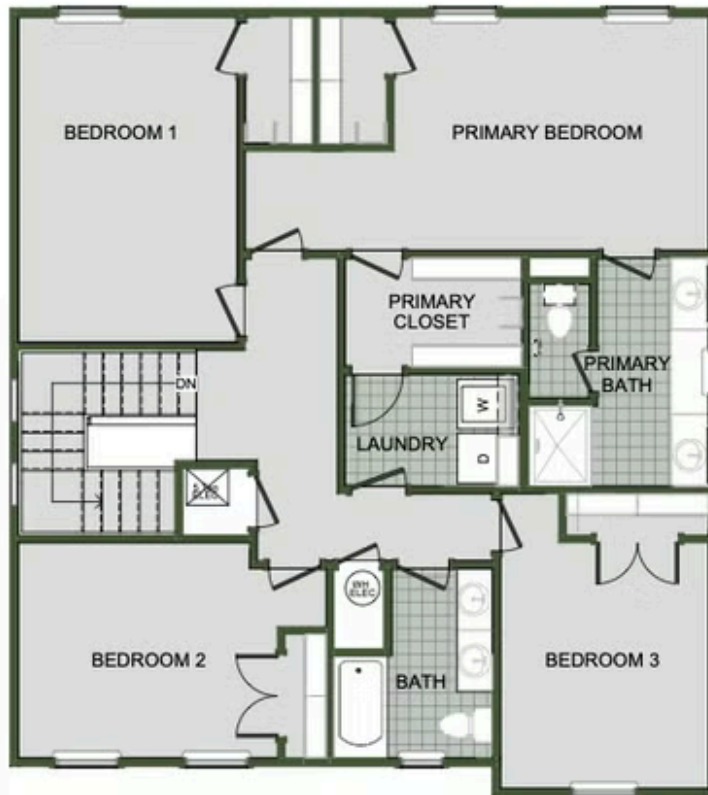

FRAZIER MEADOWS

2000 Two Story

Floor Plan

STARTING AT **\$341,000**  3 - 4  2.5 - 3  2  2,000 FT²

Introducing our 2000 Two Story this 3 - 4 bedroom, 2.5 to 3.5 bathroom with 1979 square foot home is the epitome of versatility for your family's needs! This floor plan offers an open-concept layout on the ground floor, with options for an upstairs loft, a fourth bedroom, or even a bedroom en-suite. Discover a home that adapts to your lifestyle with the 2000 Two Story – w...

AMENITIES

POOL

COMMUNITY
POND

WALKING
TRAIL

PARK

PICKLEBALL
COURTS

FIRST FLOOR

LOFT OPTION

4 BEDROOM EN-SUITE OPTION

4 BEDROOM OPTION