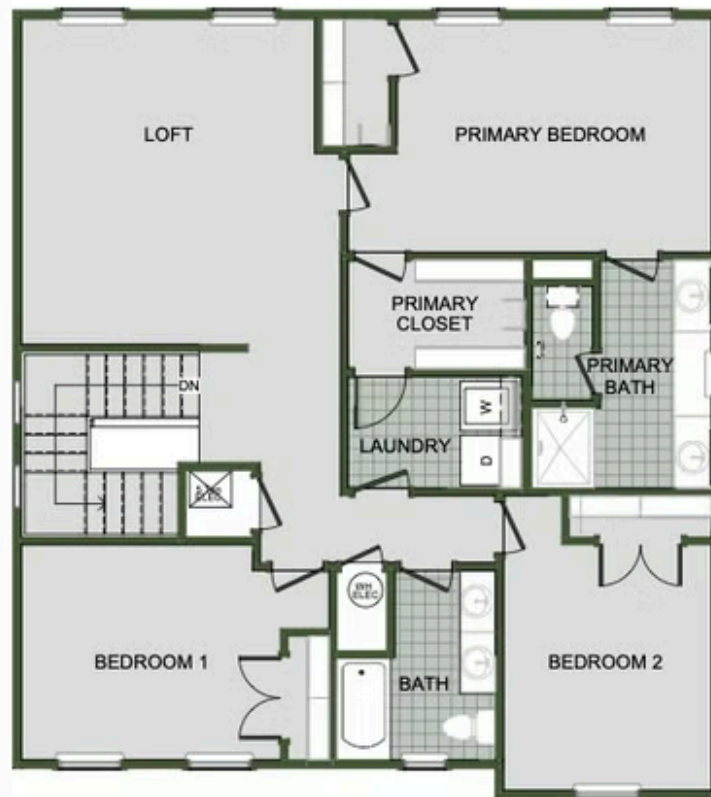

FRAZIER MEADOWS

2000 Two Story

Floor Plan

STARTING AT **\$341,000**  3 - 4  2.5 - 3  2  2,000 FT²

Introducing our 2000 Two Story this 3 - 4 bedroom, 2.5 to 3.5 bathroom with 1979 square foot home is the epitome of versatility for your family's needs! This floor plan offers an open-concept layout on the ground floor, with options for an upstairs loft, a fourth bedroom, or even a bedroom en-suite. Discover a home that adapts to your lifestyle with the 2000 Two Story – w...

AMENITIES

POOL

COMMUNITY
POND

WALKING
TRAIL

PARK

PICKLEBALL
COURTS

FIRST FLOOR

LOFT OPTION

4 BEDROOM EN-SUITE OPTION

4 BEDROOM OPTION