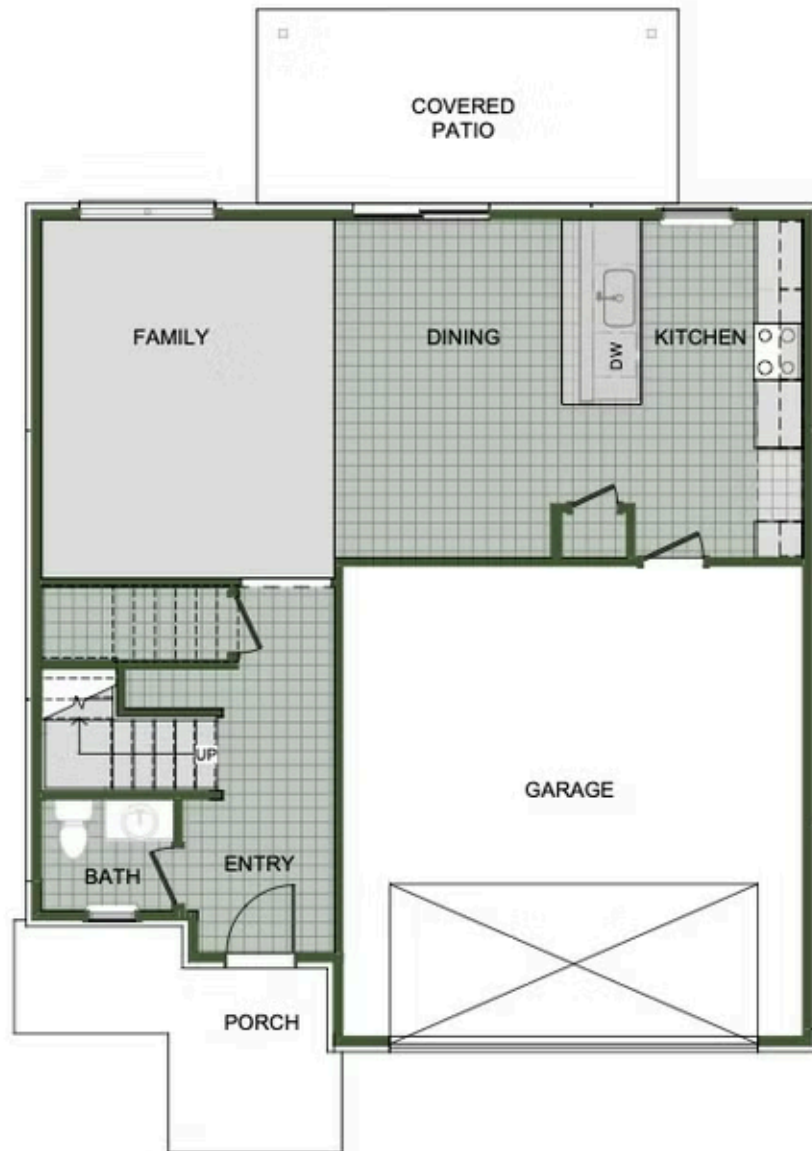

STARTING AT **\$341,000** 🛏 3 - 4 🚿 2.5 - 3 🚗 2 📏 2,000 FT²

Introducing our 2000 Two Story this 3 - 4 bedroom, 2.5 to 3.5 bathroom with 1979 square foot home is the epitome of versatility for your family's needs! This floor plan offers an open-concept layout on the ground floor, with options for an upstairs loft, a fourth bedroom, or even a bedroom en-suite. Discover a home that adapts to your lifestyle with the 2000 Two Story – w...

FRAZIER MEADOWS
2000 Two Story
Floor Plan

NEW LADY 3

FIRST FLOOR

LOFT OPTION

4 BEDROOM EN-SUITE OPTION

4 BEDROOM OPTION