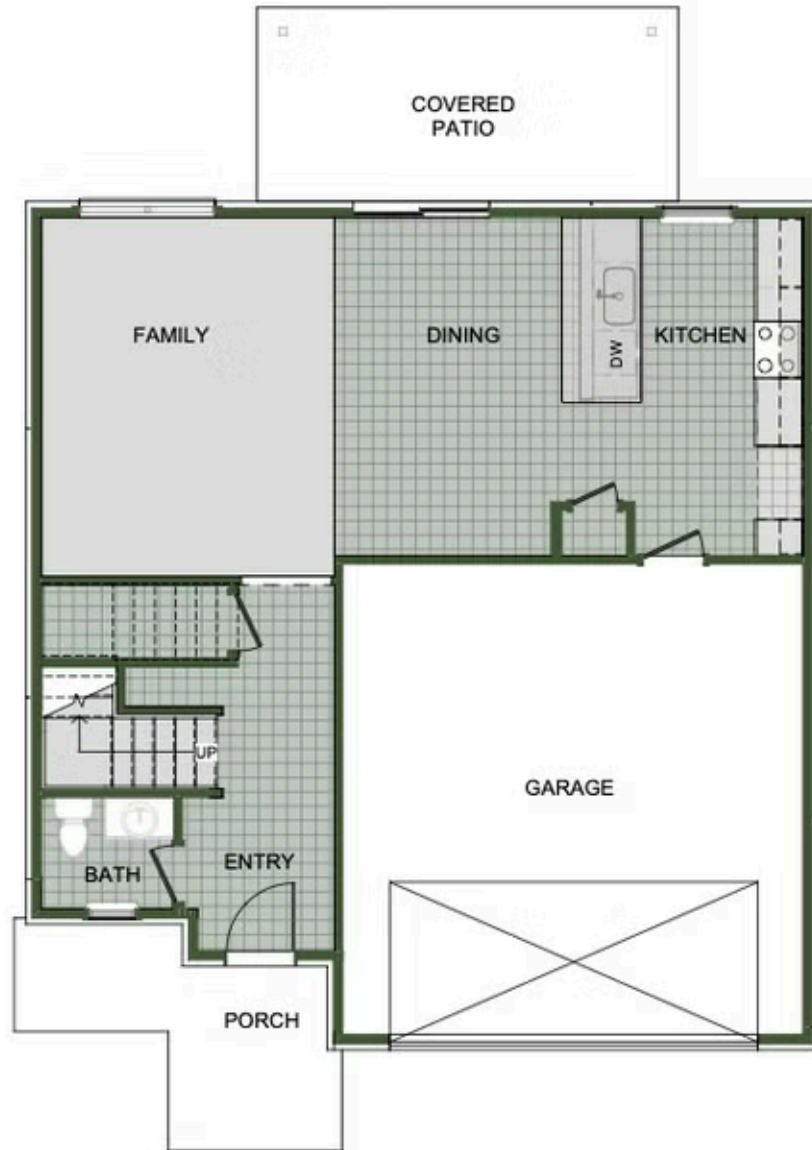

FRAZIER MEADOWS

2000 Two Story

Floor Plan

STARTING AT **\$341,000**  3 - 4  2.5 - 3  2  2,000 FT²

Introducing our 2000 Two Story this 3 - 4 bedroom, 2.5 to 3.5 bathroom with 1979 square foot home is the epitome of versatility for your family's needs! This floor plan offers an open-concept layout on the ground floor, with options for an upstairs loft, a fourth bedroom, or even a bedroom en-suite. Discover a home that adapts to your lifestyle with the 2000 Two Story – w...

AMENITIES

POOL

COMMUNITY
POND

WALKING
TRAIL

PARK

PICKLEBALL
COURTS

FIRST FLOOR

LOFT OPTION

4 BEDROOM EN-SUITE OPTION

4 BEDROOM OPTION