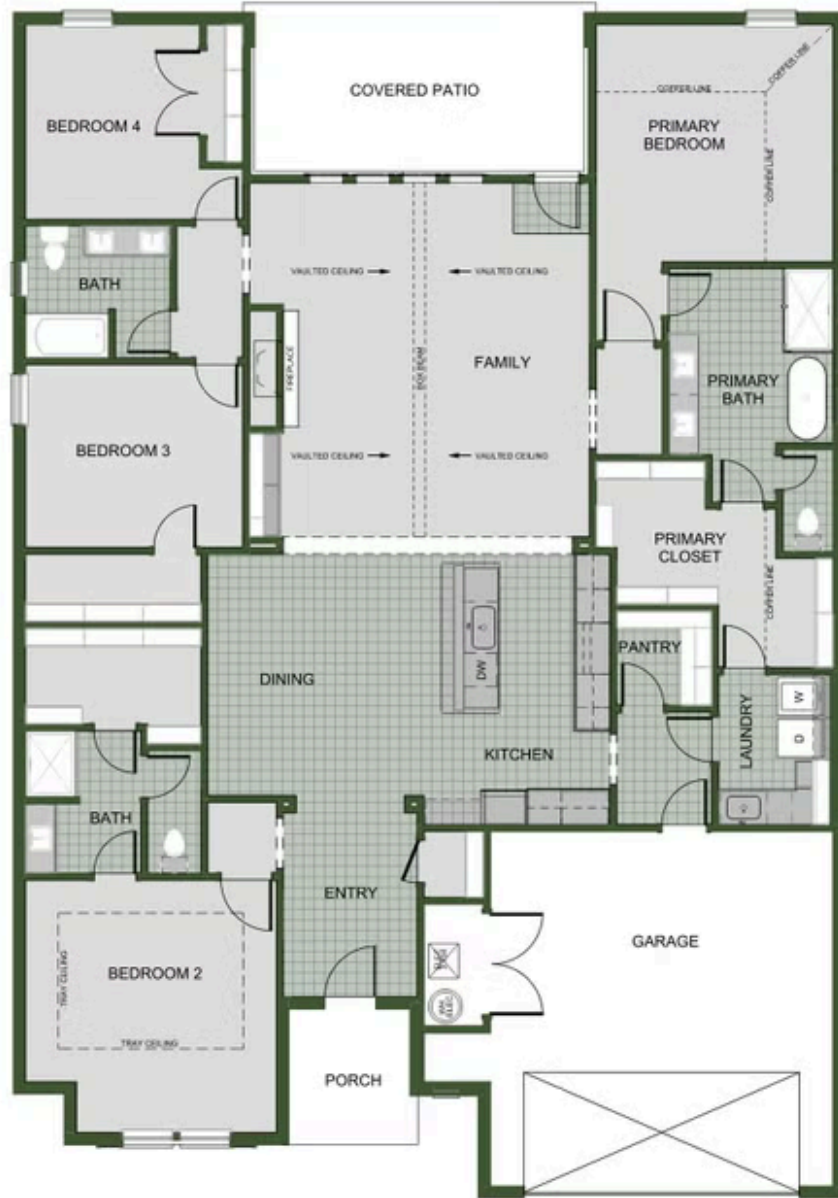

STARTING AT **\$415,000**  5  3  2  2,576 FT²

The 2575 floorplan features a 4 to 5 bedroom, 3-bathroom with over 2,500 square feet of living space. This premium floorplan is designed to elevate your living experience with its exceptional features and thoughtful design. Step into a home with impressive 15' high vaulted ceilings, complemented by a stylish stained box beam, and 8' tall front and back doors that enhance ...

AMENITIES

POOL

COMMUNITY
POND

WALKING
TRAIL

PARK

PICKLEBALL
COURTS

2ND MASTER SUITE