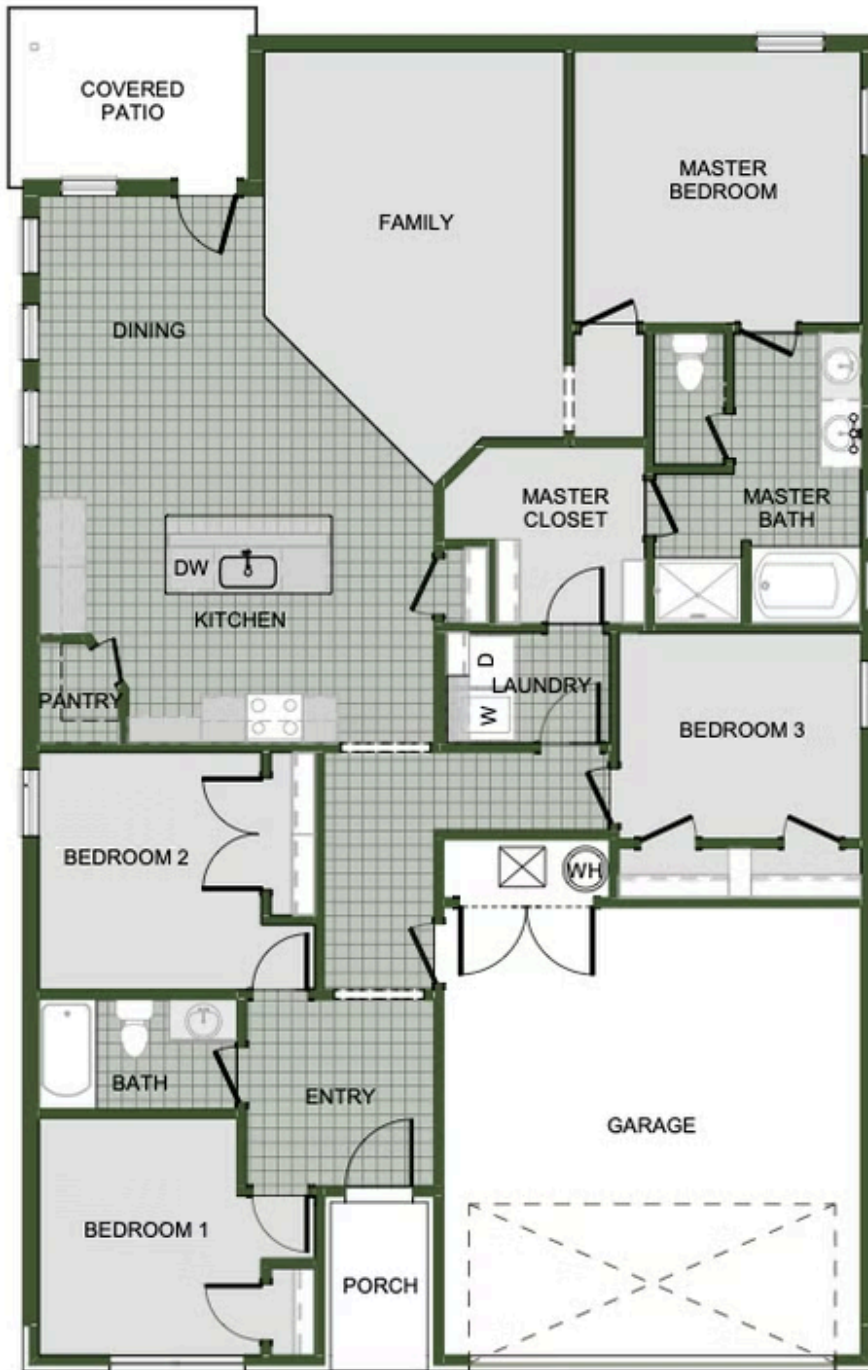

PATTERSON FARMS

1729-4

Floor Plan

STARTING AT **\$297,000**  4  2  2  1,729 FT<sup>2</sup>

This 4 bed, 2 bath 1729 square foot floor plan is ready to be filled with your family and friends! Connect with nature in this floor plan thanks to the cozy covered back patio just off the open concept family, dining, and kitchen area. Available space is truly maximized in this home with a kitchen pantry and dedicated laundry space, just off the oversized primary suite cl...

1729-4