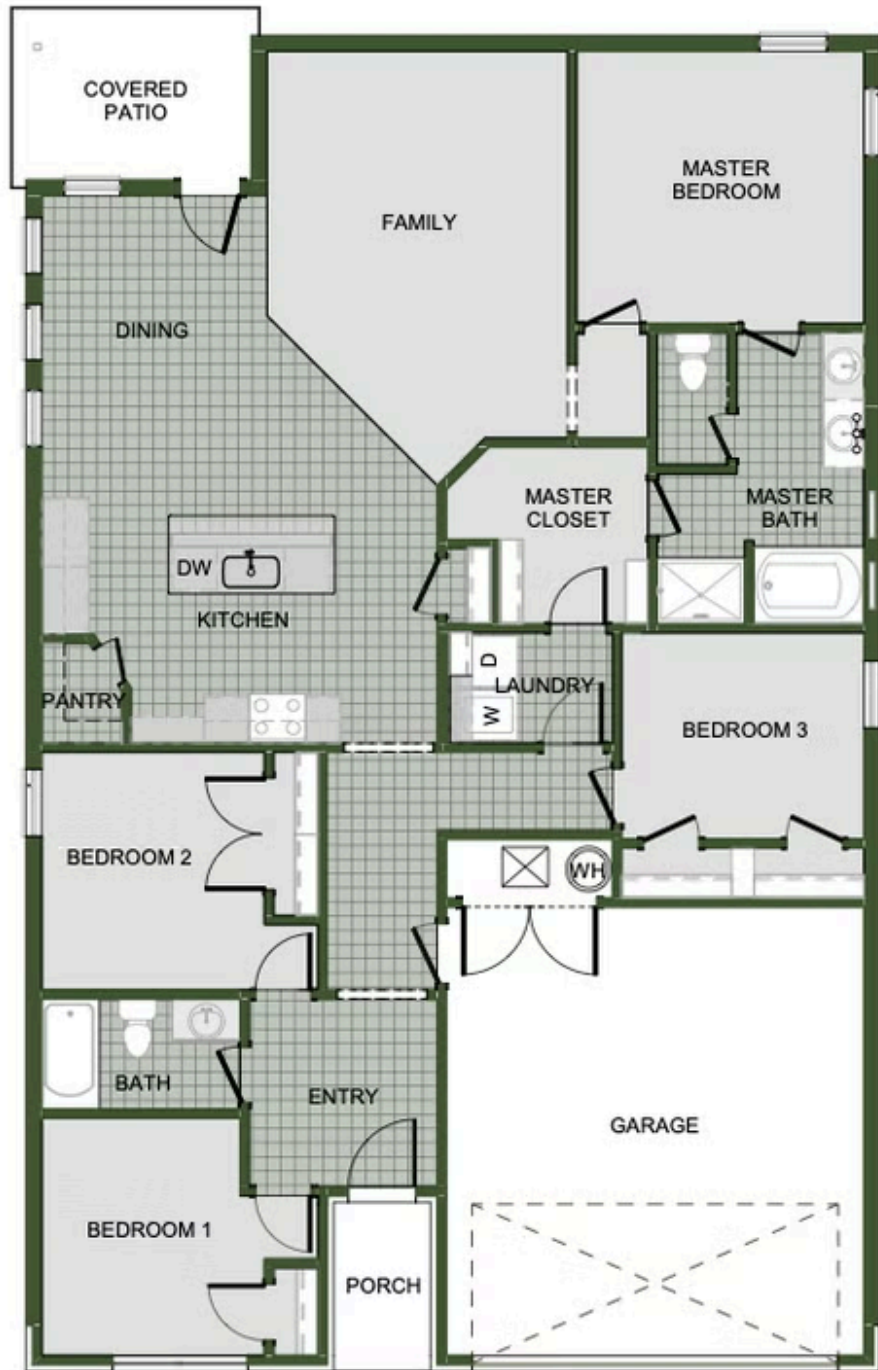

PATTERSON FARMS

1729-4

Floor Plan

STARTING AT **\$299,000**  4  2  2  1,729 FT²

This 4 bed, 2 bath 1729 square foot floor plan is ready to be filled with your family and friends! Connect with nature in this floor plan thanks to the cozy covered back patio just off the open concept family, dining, and kitchen area. Available space is truly maximized in this home with a kitchen pantry and dedicated laundry space, just off the oversized primary suite cl...

1729-4