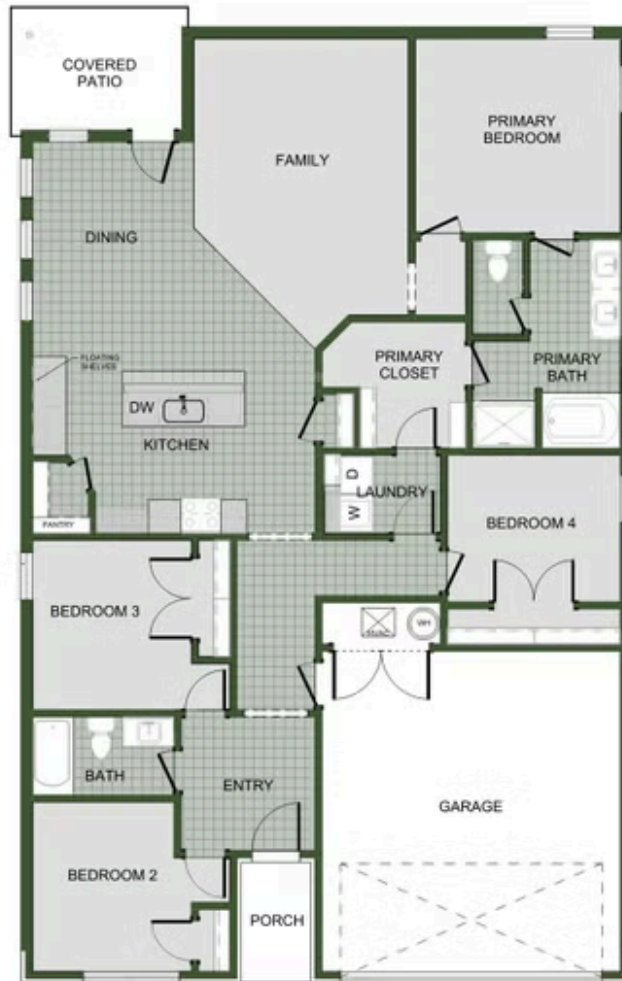

PATTERSON FARMS

1729-4

Floor Plan

STARTING AT **\$299,000**  4  2  2  1,729 FT²

This 4 bed, 2 bath 1729 square foot floor plan is ready to be filled with your family and friends! Connect with nature in this floor plan thanks to the cozy covered back patio just off the open concept family, dining, and kitchen area. Available space is truly maximized in this home with a kitchen pantry and dedicated laundry space, just off the oversized primary suite cl...

1729-4