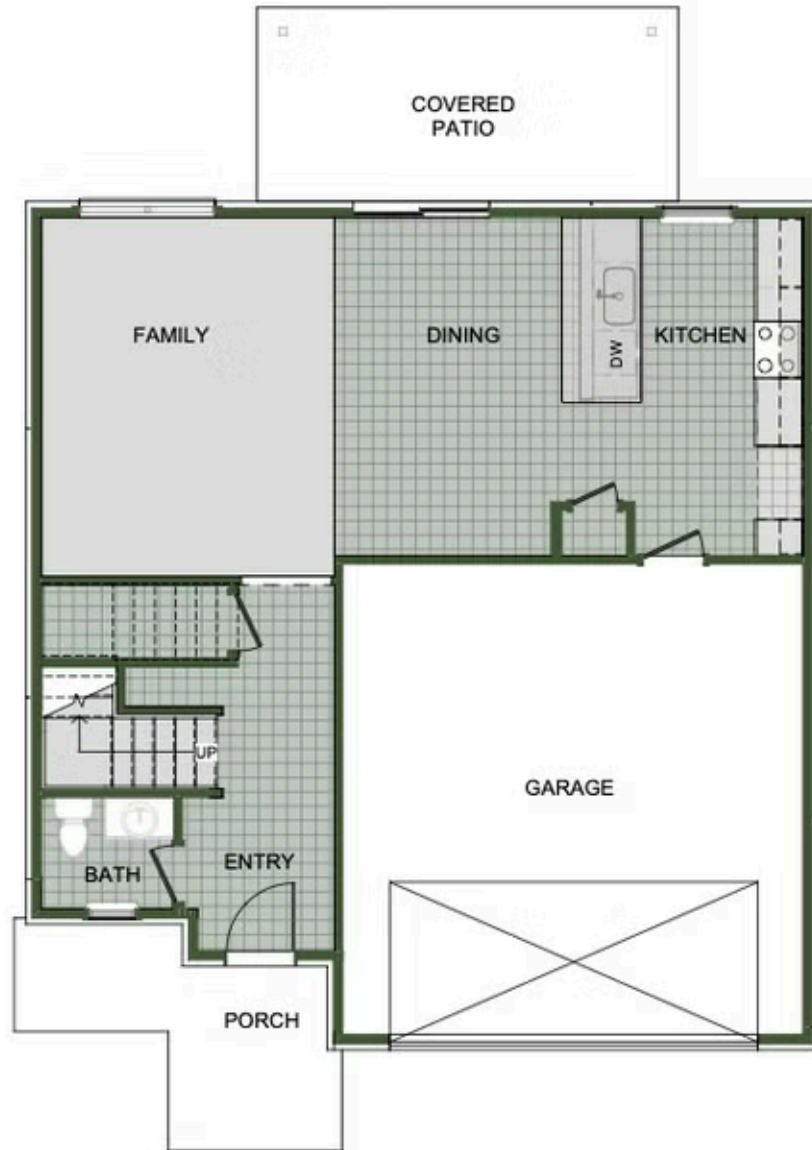

PATTERSON FARMS

2000 Two Story

Floor Plan

STARTING AT **\$342,000**  3 - 4  2.5 - 3  2  2,000 FT²

Introducing our 2000 Two Story this 3 - 4 bedroom, 2.5 to 3.5 bathroom with 1979 square foot home is the epitome of versatility for your family's needs! This floor plan offers an open-concept layout on the ground floor, with options for an upstairs loft, a fourth bedroom, or even a bedroom en-suite. Discover a home that adapts to your lifestyle with the 2000 Two Story – w...

FIRST FLOOR

LOFT OPTION

4 BEDROOM EN-SUITE OPTION

4 BEDROOM OPTION