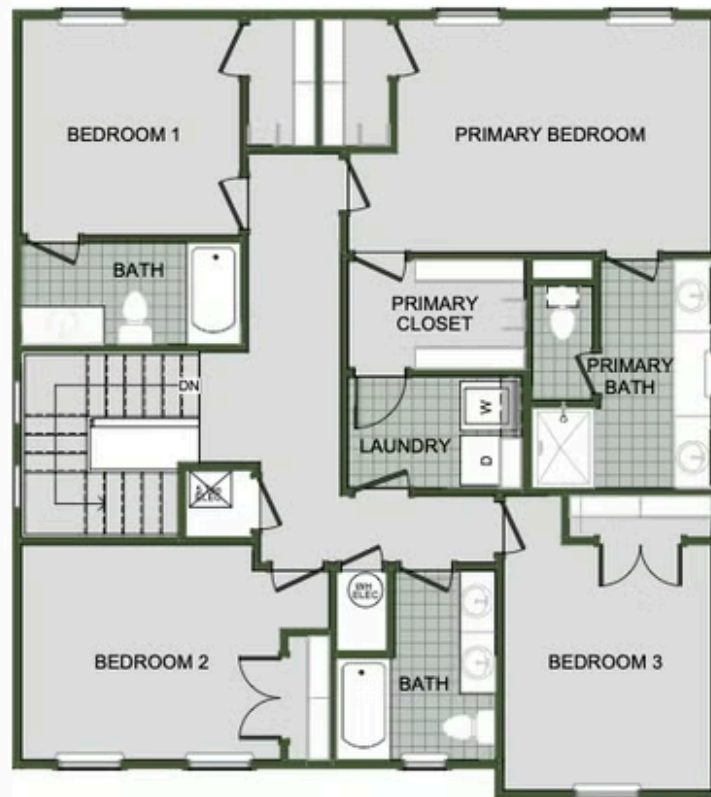

PATTERSON FARMS

2000 Two Story

Floor Plan

STARTING AT **\$342,000**  3 - 4  2.5 - 3  2  2,000 FT²

Introducing our 2000 Two Story this 3 - 4 bedroom, 2.5 to 3.5 bathroom with 1979 square foot home is the epitome of versatility for your family's needs! This floor plan offers an open-concept layout on the ground floor, with options for an upstairs loft, a fourth bedroom, or even a bedroom en-suite. Discover a home that adapts to your lifestyle with the 2000 Two Story – w...

FIRST FLOOR

LOFT OPTION

4 BEDROOM EN-SUITE OPTION

4 BEDROOM OPTION