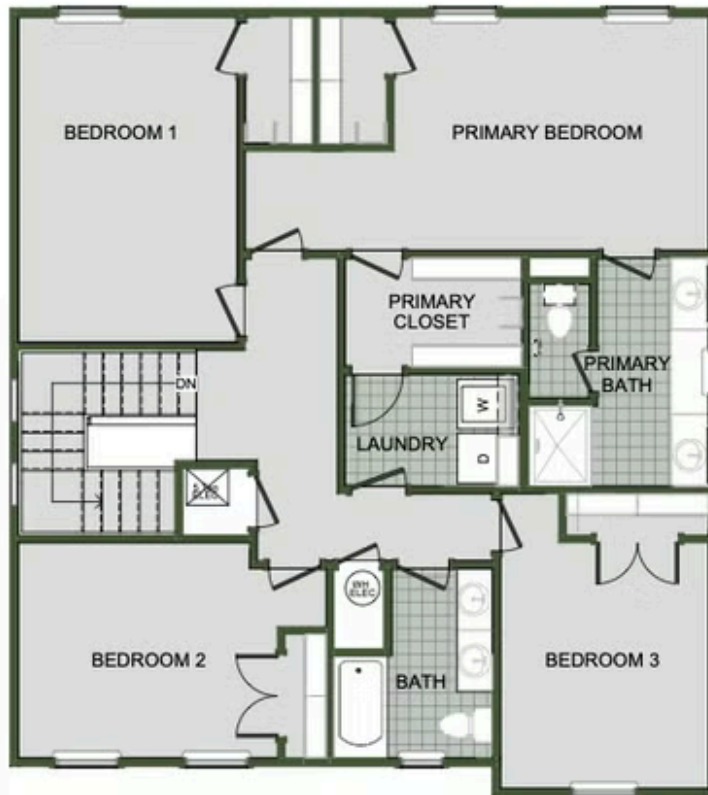

PATTERSON FARMS

2000 Two Story

Floor Plan

STARTING AT **\$342,000**  3 - 4  2.5 - 3  2  2,000 FT²

Introducing our 2000 Two Story this 3 - 4 bedroom, 2.5 to 3.5 bathroom with 1979 square foot home is the epitome of versatility for your family's needs! This floor plan offers an open-concept layout on the ground floor, with options for an upstairs loft, a fourth bedroom, or even a bedroom en-suite. Discover a home that adapts to your lifestyle with the 2000 Two Story – w...

FIRST FLOOR

LOFT OPTION

4 BEDROOM EN-SUITE OPTION

4 BEDROOM OPTION