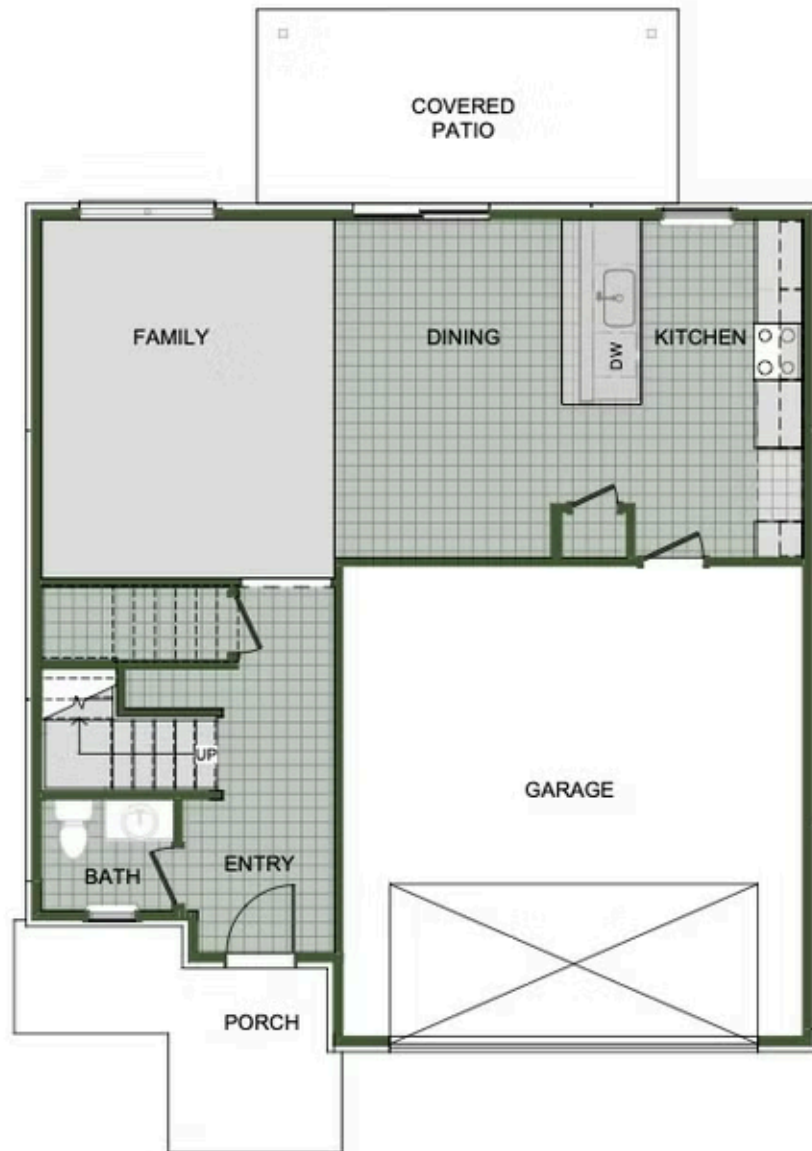

PATTERSON FARMS

2000 Two Story

Floor Plan

STARTING AT **\$345,000**  3 - 4  2.5 - 3  2  2,000 FT²

Introducing our 2000 Two Story this 3 - 4 bedroom, 2.5 to 3.5 bathroom with 1979 square foot home is the epitome of versatility for your family's needs! This floor plan offers an open-concept layout on the ground floor, with options for an upstairs loft, a fourth bedroom, or even a bedroom en-suite. Discover a home that adapts to your lifestyle with the 2000 Two Story – w...

FIRST FLOOR

LOFT OPTION

4 BEDROOM EN-SUITE OPTION

4 BEDROOM OPTION