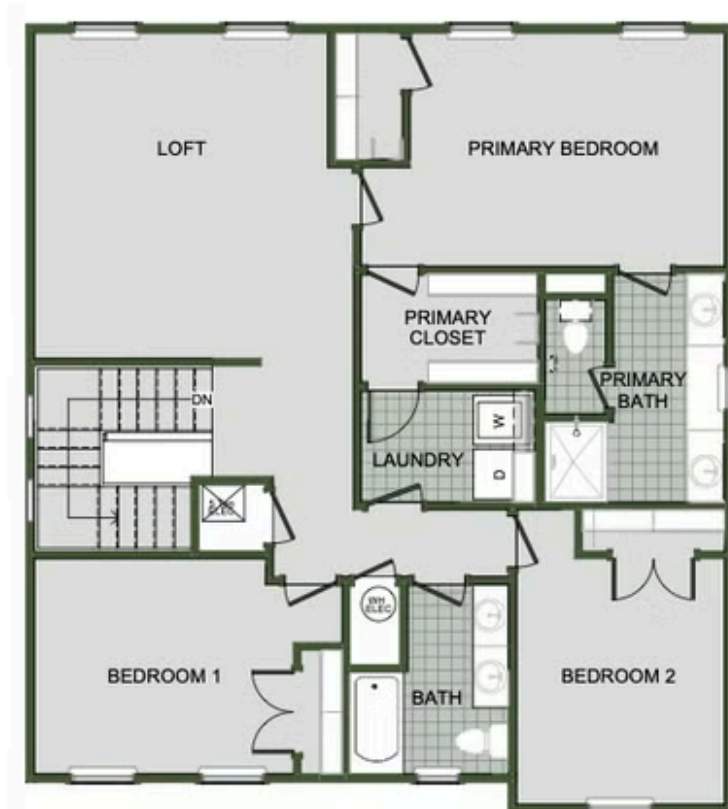

PATTERSON FARMS

2000 Two Story

Floor Plan

STARTING AT **\$345,000**  3 - 4  2.5 - 3  2  2,000 FT²

Introducing our 2000 Two Story this 3 - 4 bedroom, 2.5 to 3.5 bathroom with 1979 square foot home is the epitome of versatility for your family's needs! This floor plan offers an open-concept layout on the ground floor, with options for an upstairs loft, a fourth bedroom, or even a bedroom en-suite. Discover a home that adapts to your lifestyle with the 2000 Two Story – w...

FIRST FLOOR

LOFT OPTION

4 BEDROOM EN-SUITE OPTION

4 BEDROOM OPTION