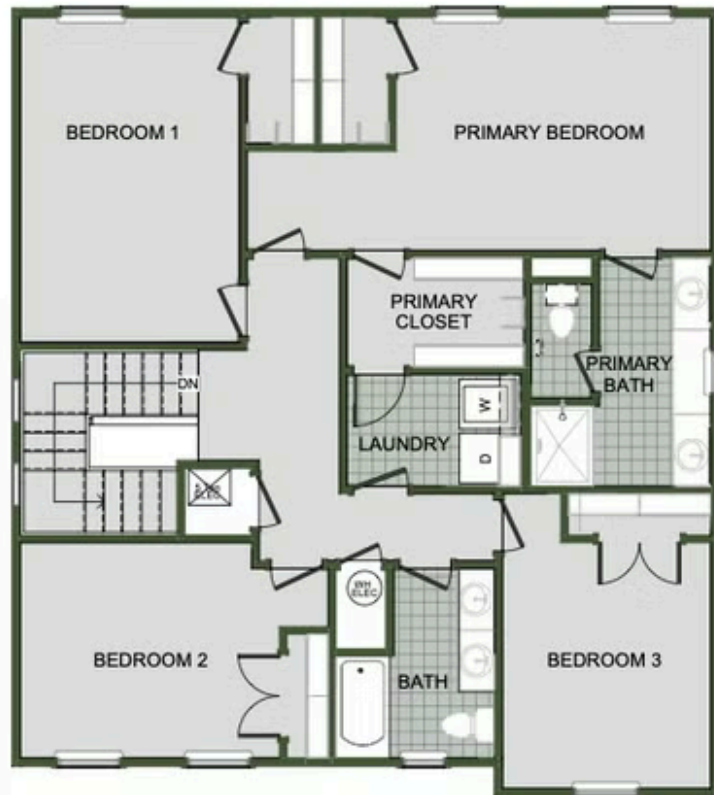

PATTERSON FARMS

2000 Two Story

Floor Plan

STARTING AT **\$345,000**  3 - 4  2.5 - 3  2  2,000 FT²

Introducing our 2000 Two Story this 3 - 4 bedroom, 2.5 to 3.5 bathroom with 1979 square foot home is the epitome of versatility for your family's needs! This floor plan offers an open-concept layout on the ground floor, with options for an upstairs loft, a fourth bedroom, or even a bedroom en-suite. Discover a home that adapts to your lifestyle with the 2000 Two Story – w...

FIRST FLOOR

LOFT OPTION

4 BEDROOM EN-SUITE OPTION

4 BEDROOM OPTION