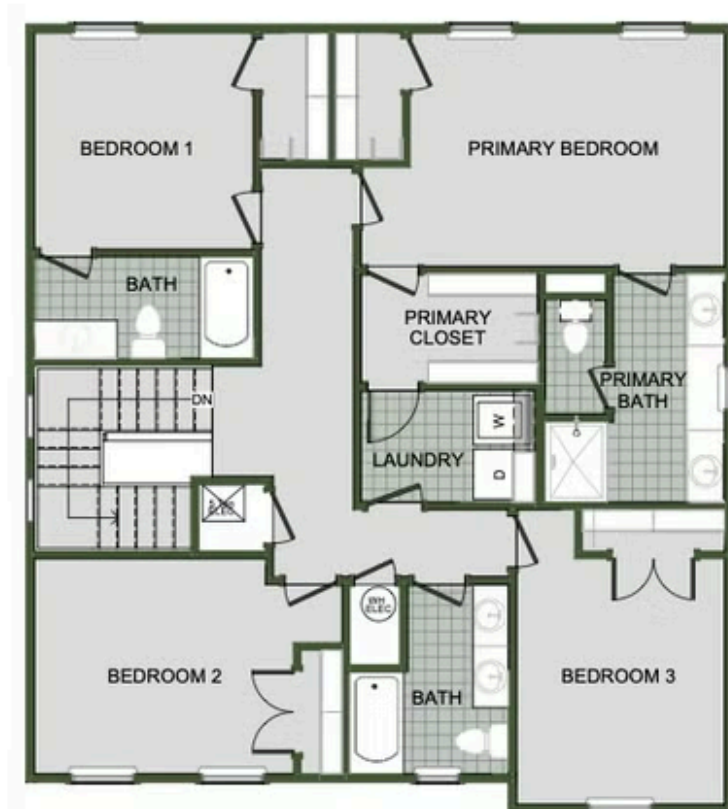

PATTERSON FARMS

2000 Two Story

Floor Plan

STARTING AT **\$345,000**  3 - 4  2.5 - 3  2  2,000 FT²

Introducing our 2000 Two Story this 3 - 4 bedroom, 2.5 to 3.5 bathroom with 1979 square foot home is the epitome of versatility for your family's needs! This floor plan offers an open-concept layout on the ground floor, with options for an upstairs loft, a fourth bedroom, or even a bedroom en-suite. Discover a home that adapts to your lifestyle with the 2000 Two Story – w...

FIRST FLOOR

LOFT OPTION

4 BEDROOM EN-SUITE OPTION

4 BEDROOM OPTION