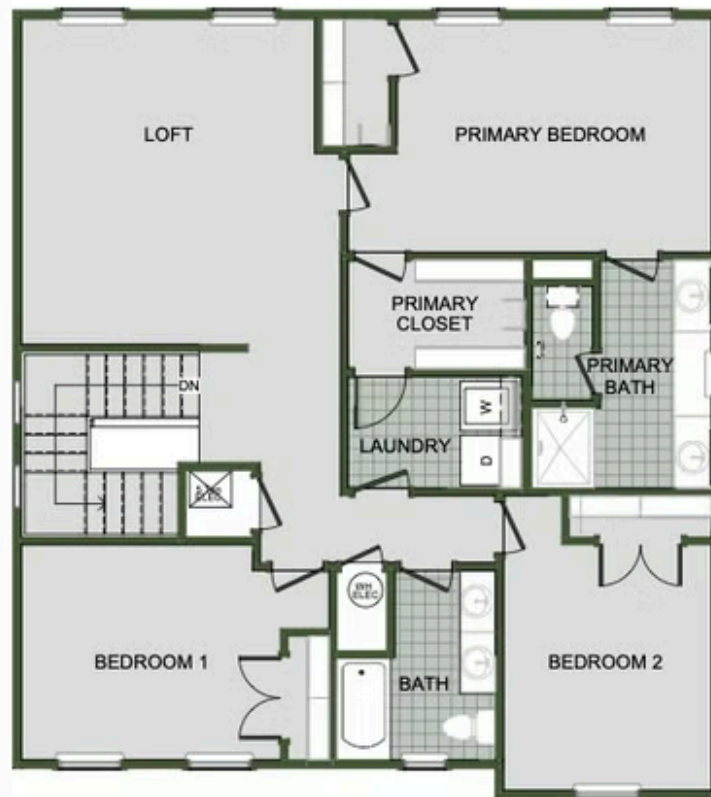

PATTERSON FARMS

2000 Two Story

Floor Plan

STARTING AT **\$342,000**  3 - 4  2.5 - 3  2  2,000 FT²

Introducing our 2000 Two Story this 3 - 4 bedroom, 2.5 to 3.5 bathroom with 1979 square foot home is the epitome of versatility for your family's needs! This floor plan offers an open-concept layout on the ground floor, with options for an upstairs loft, a fourth bedroom, or even a bedroom en-suite. Discover a home that adapts to your lifestyle with the 2000 Two Story – w...

FIRST FLOOR

LOFT OPTION

4 BEDROOM EN-SUITE OPTION

4 BEDROOM OPTION