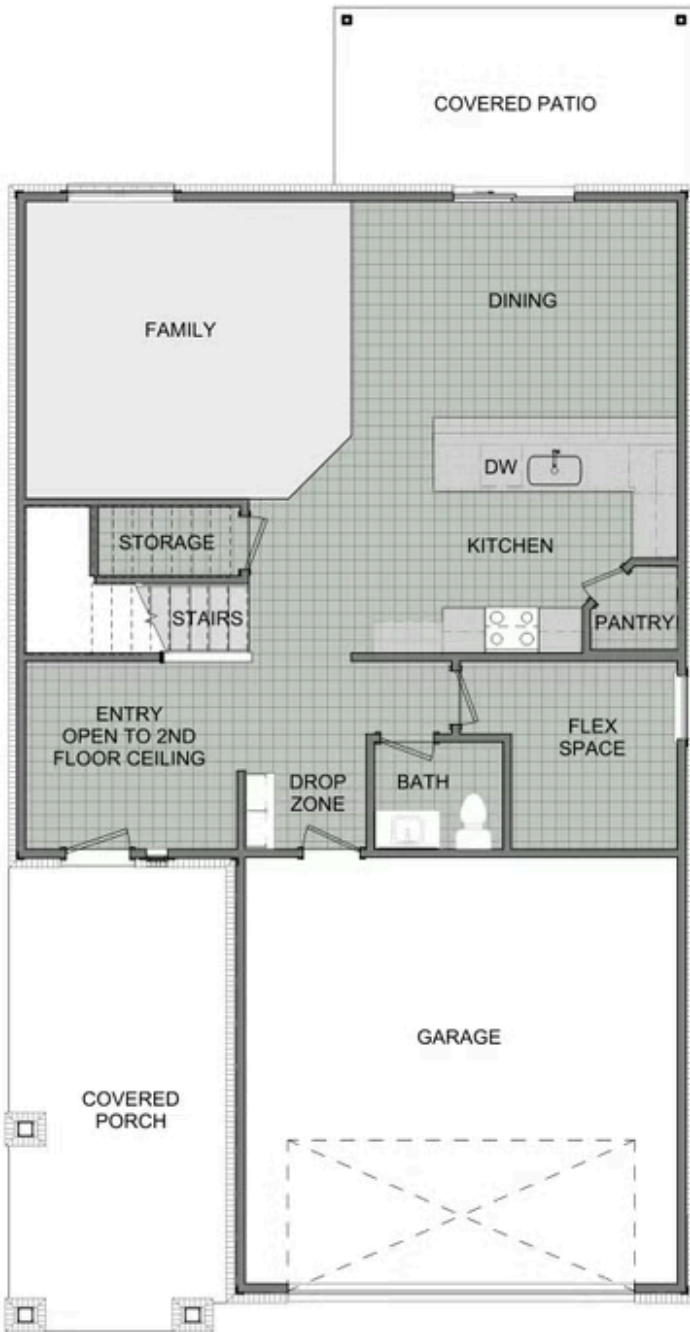

PATTERSON FARMS

2360 Two Story

Floor Plan

STARTING AT **\$371,000**  4 - 5  2.5  2  2,360 FT²

This floor plan boasts 2360 square feet, 4-5 bedrooms, 2.5 bathrooms. This is one of the most versatile floor plans yet! With an option for a loft or a fifth bedroom, a flex space perfect for that home gym or office you've been needing, and an open concept downstairs, this home will fit any family. Check out the sky-high ceilings in the entry, the drop zone coming in from...

2ND FLOOR - LOFT OPTION

2ND FLOOR - 5 BED OPTION