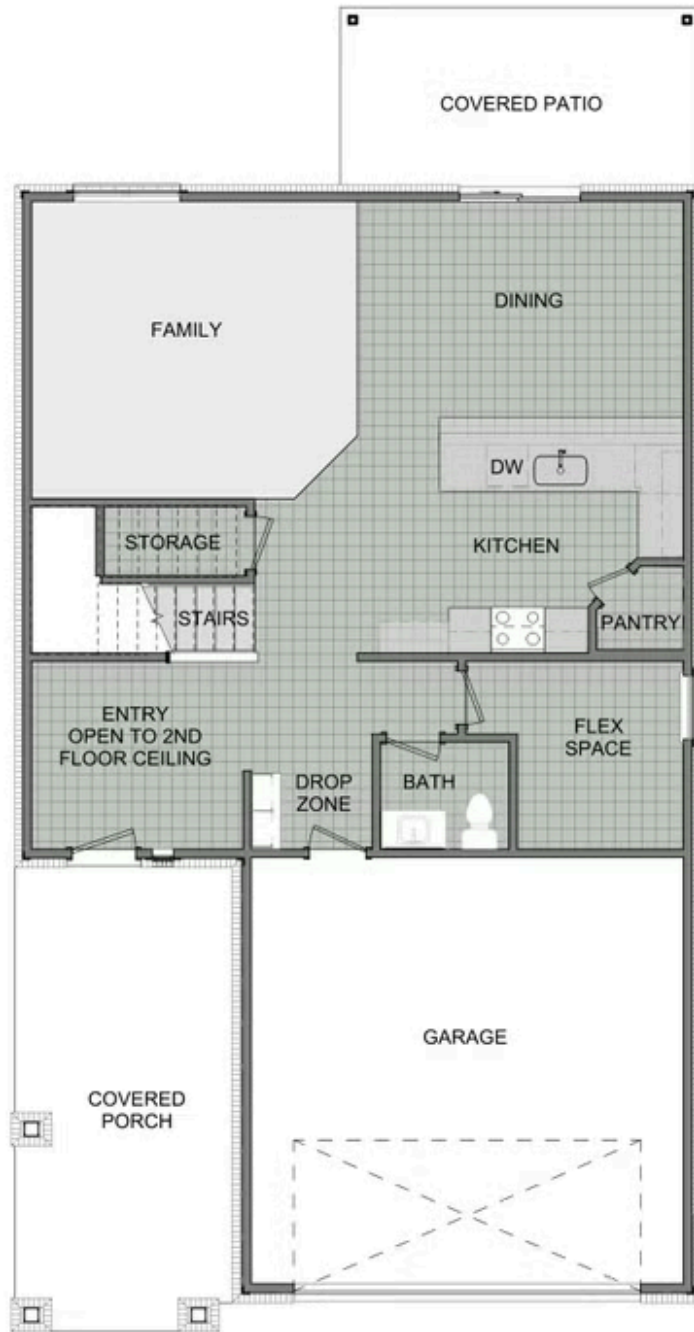

PATTERSON FARMS

2360 Two Story

Floor Plan

STARTING AT **\$374,000** 🛏️ 4 - 5 🚿 2.5 🚗 2 🏠 2,360 FT²

This floor plan boasts 2360 square feet, 4-5 bedrooms, 2.5 bathrooms. This is one of the most versatile floor plans yet! With an option for a loft or a fifth bedroom, a flex space perfect for that home gym or office you've been needing, and an open concept downstairs, this home will fit any family. Check out the sky-high ceilings in the entry, the drop zone coming in from...

2ND FLOOR - LOFT OPTION

2ND FLOOR - 5 BED OPTION