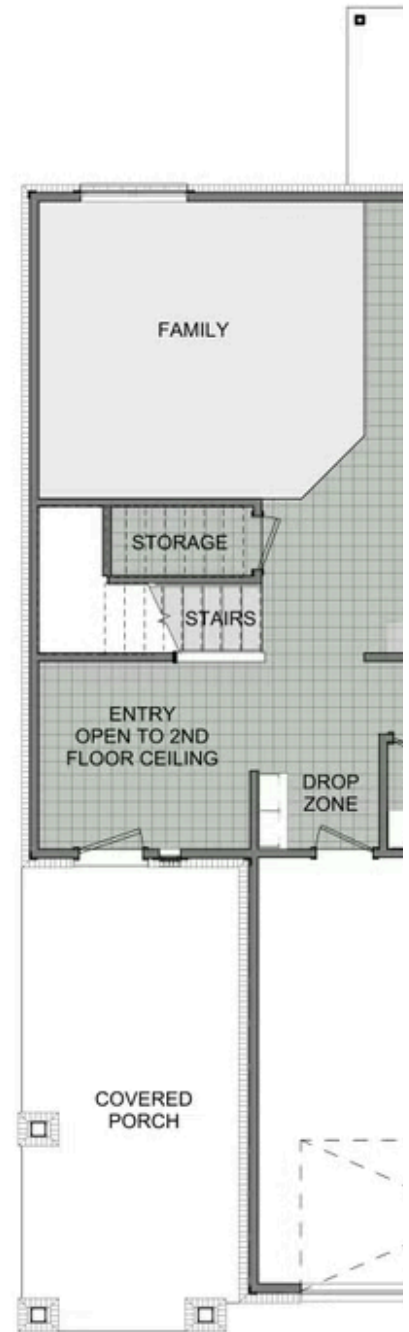

PATTERSON FARMS

2360 Two Story

Floor Plan

STARTING AT **\$371,000**  4 - 5  2.5  2  2,360 FT²

This floor plan boasts 2360 square feet, 4-5 bedrooms, 2.5 bathrooms. This is one of the most versatile floor plans yet! With an option for a loft or a fifth bedroom, a flex space perfect for that home gym or office you've been needing, and an open concept downstairs, this home will fit any family. Check out the sky-high ceilings in the entry, the drop zone coming in from...

2ND FLOOR - LOFT OPTION

2ND FLOOR - 5 BED OPTION